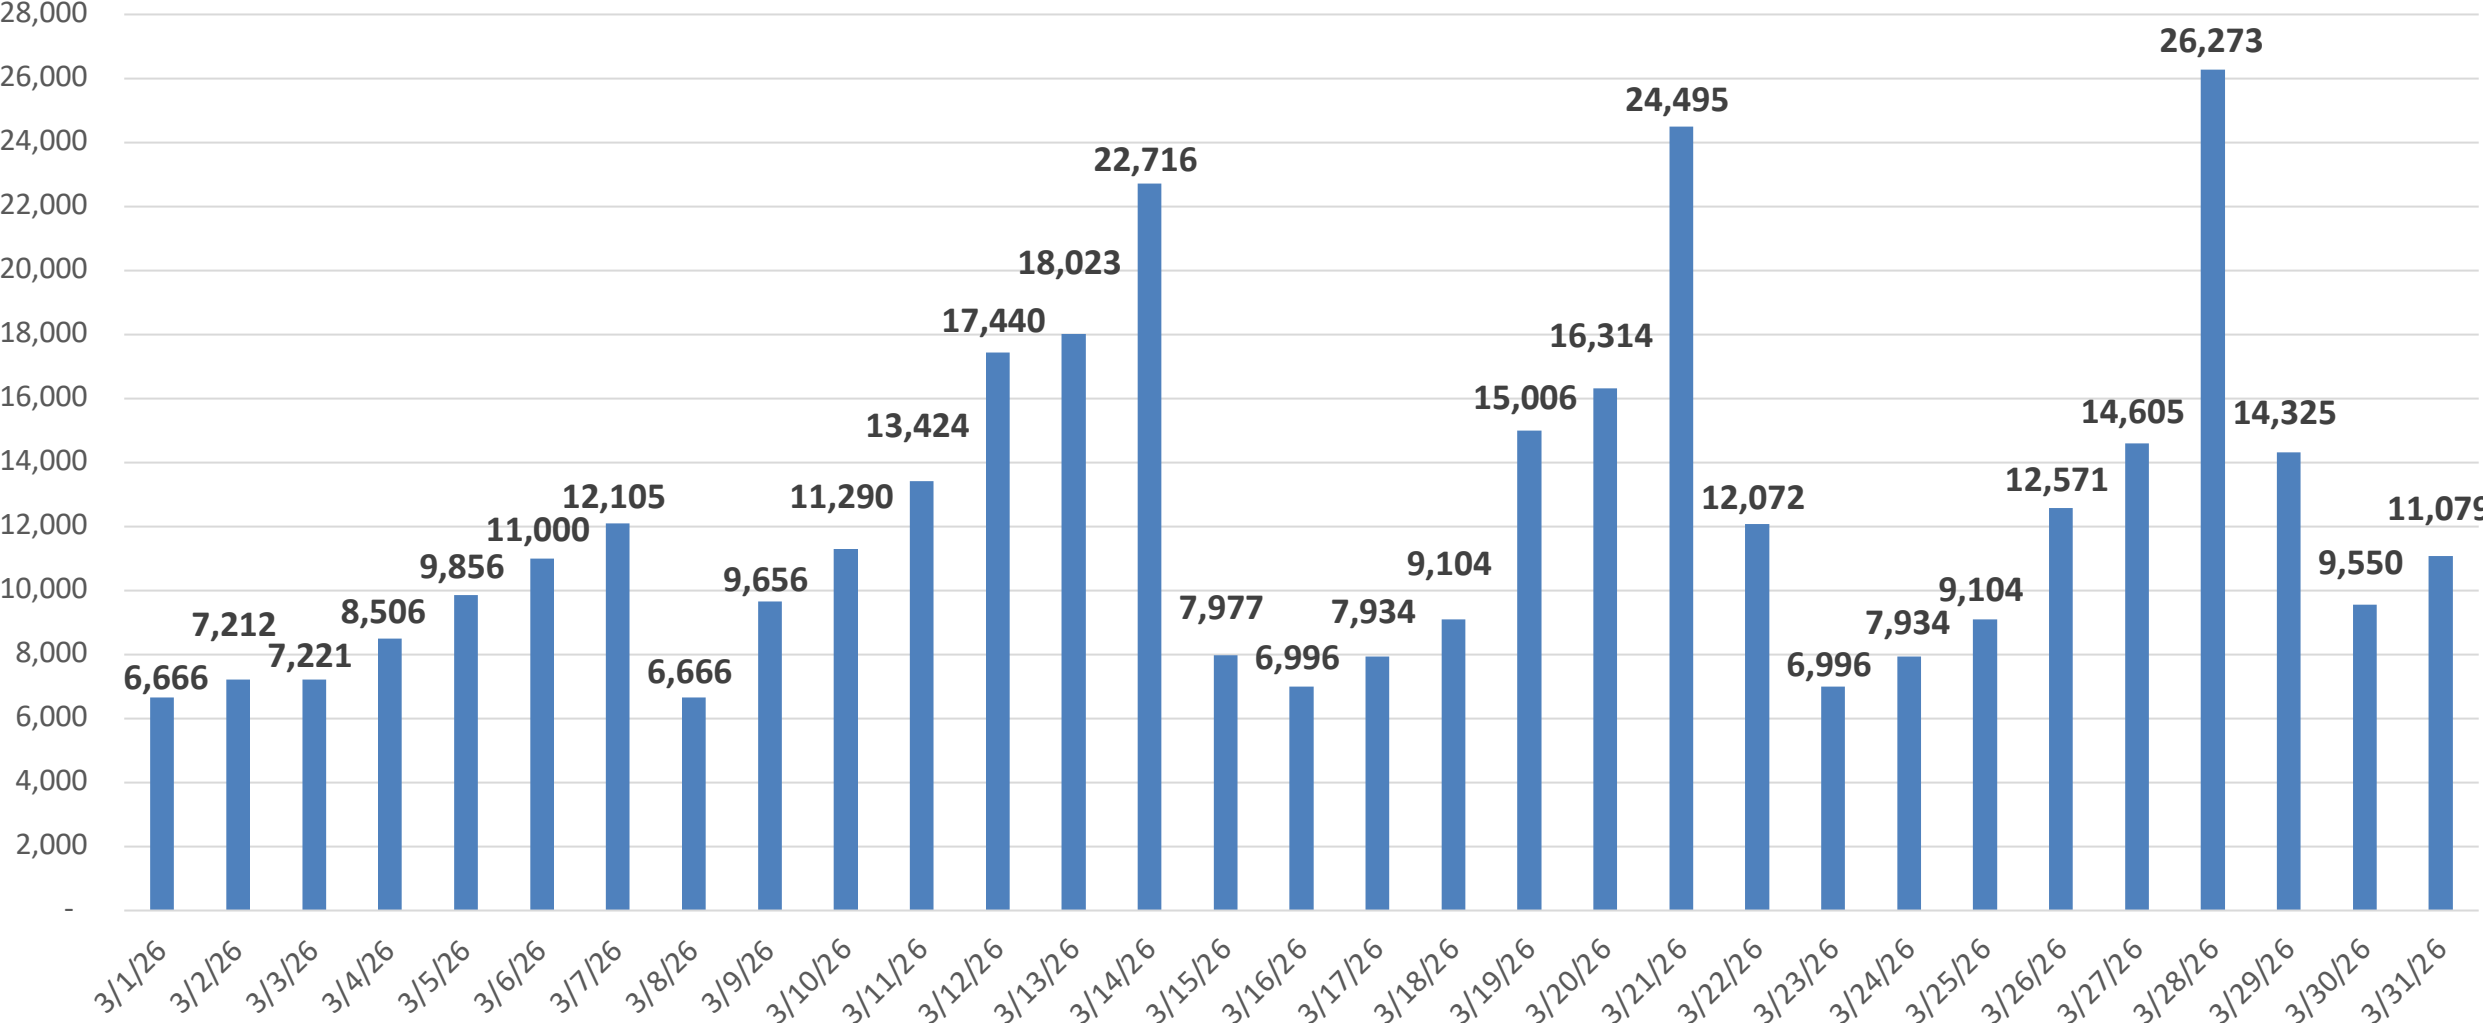

RideKC STREETCAR TM

RIDERSHIP & PERFORMANCE

KC STREETCAR RIDERSHIP FACTS AS OF 3.31.26

- 2026 AVERAGE DAILY RIDERSHIP: 9,945
- 2026 TOTAL RIDERSHIP TO DATE: 895,038
- TOTAL SYSTEM RIDERSHIP (2016-2026): 17,935,818

MARCH MONTHLY RIDERSHIP: 371,456

RIDERSHIP COMPARISONS: 2022 - 2026