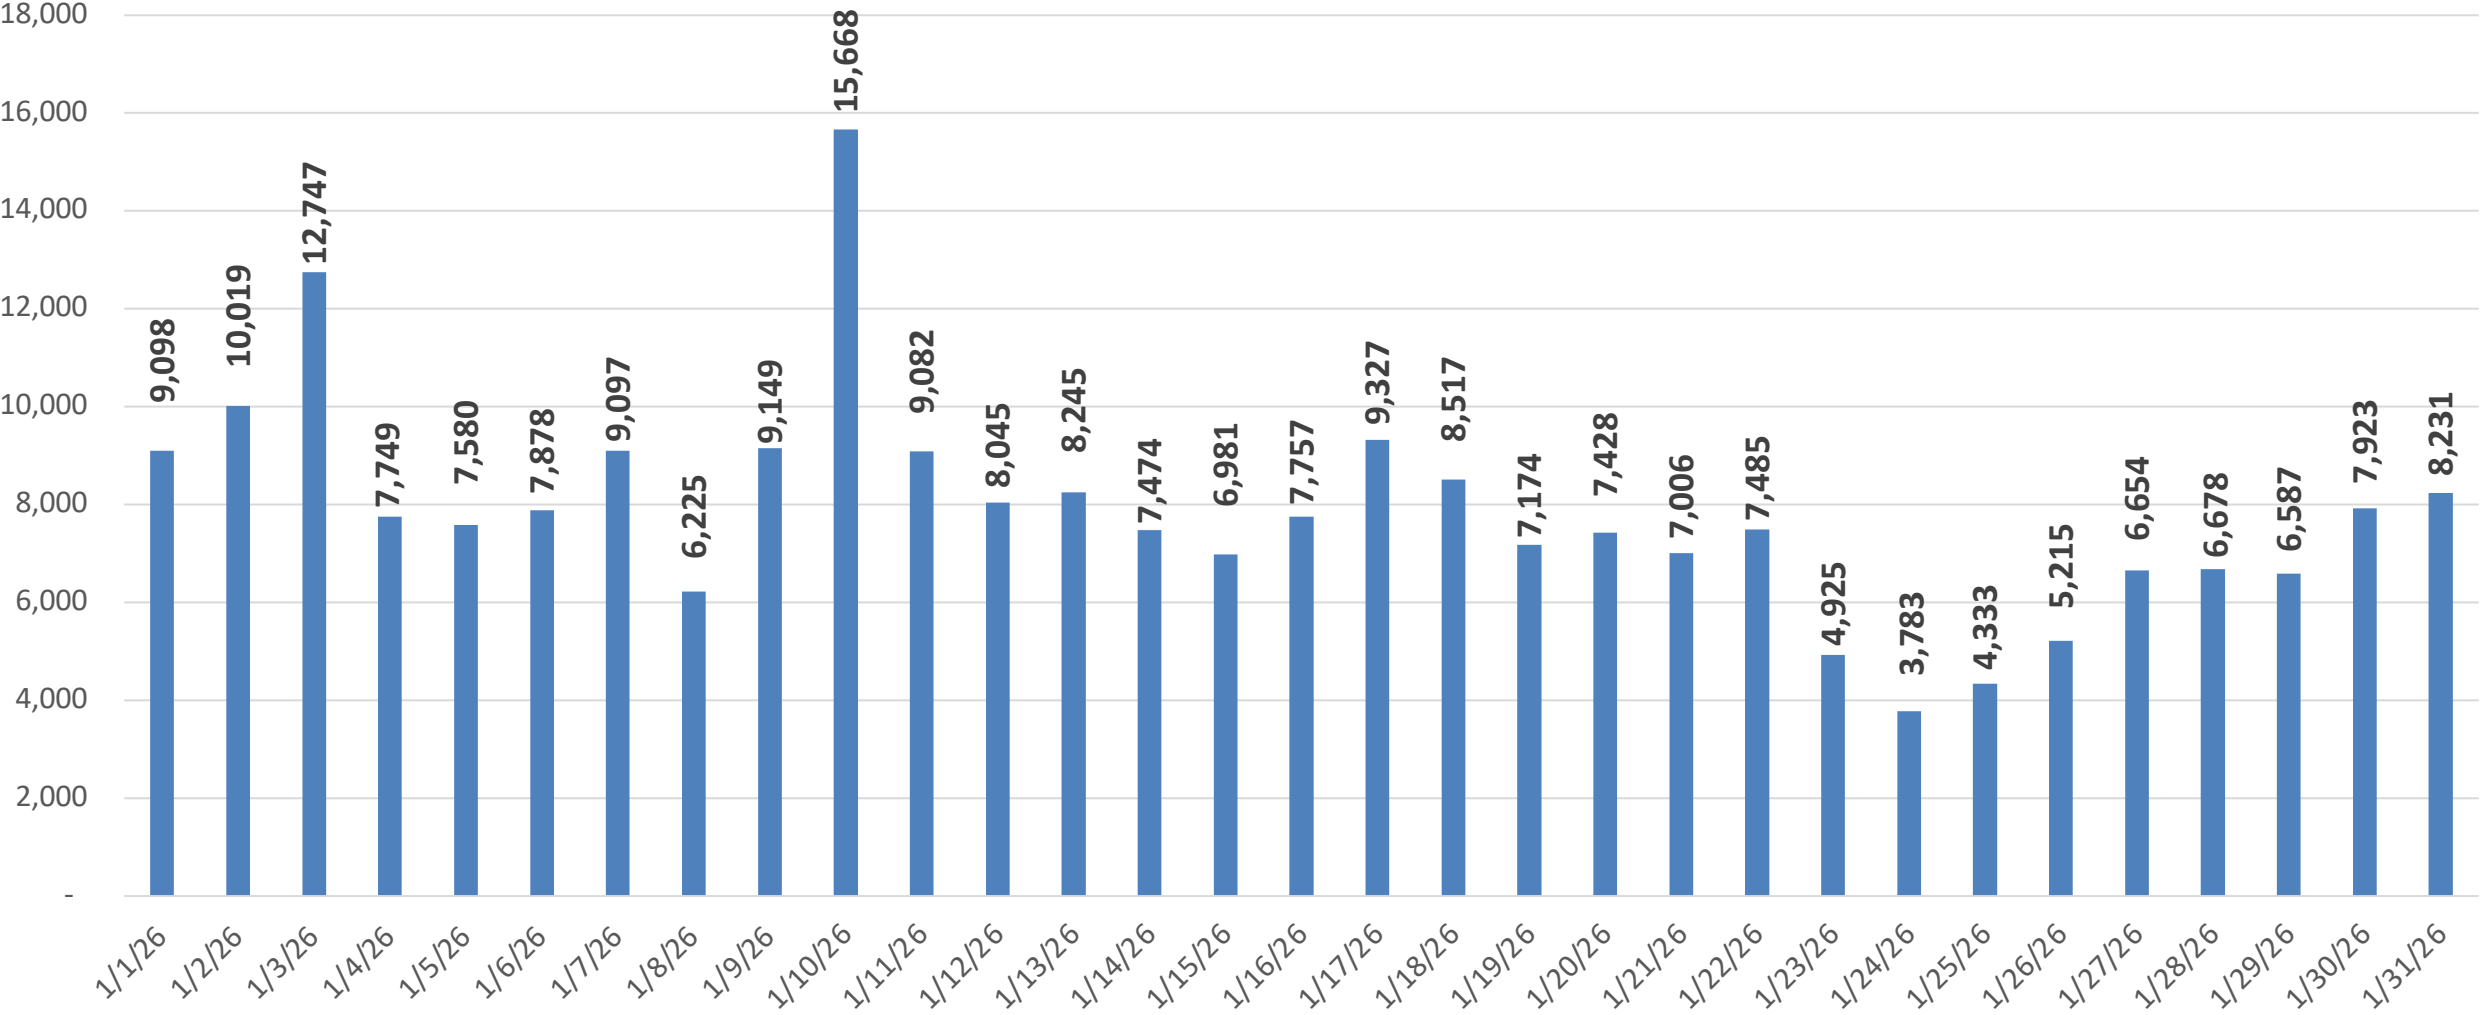

# RideKC STREETCAR <sup>TM</sup>

# KC STREETCAR RIDERSHIP FACTS AS OF 1.31.26

---

- 2026 AVERAGE DAILY RIDERSHIP: 7,873
- 2026 TOTAL RIDERSHIP TO DATE: 244,060
- TOTAL SYSTEM RIDERSHIP (2016-2026): 17,284,841

# JANUARY MONTHLY RIDERSHIP: 244,060

# RIDERSHIP COMPARISONS: 2022 - 2026