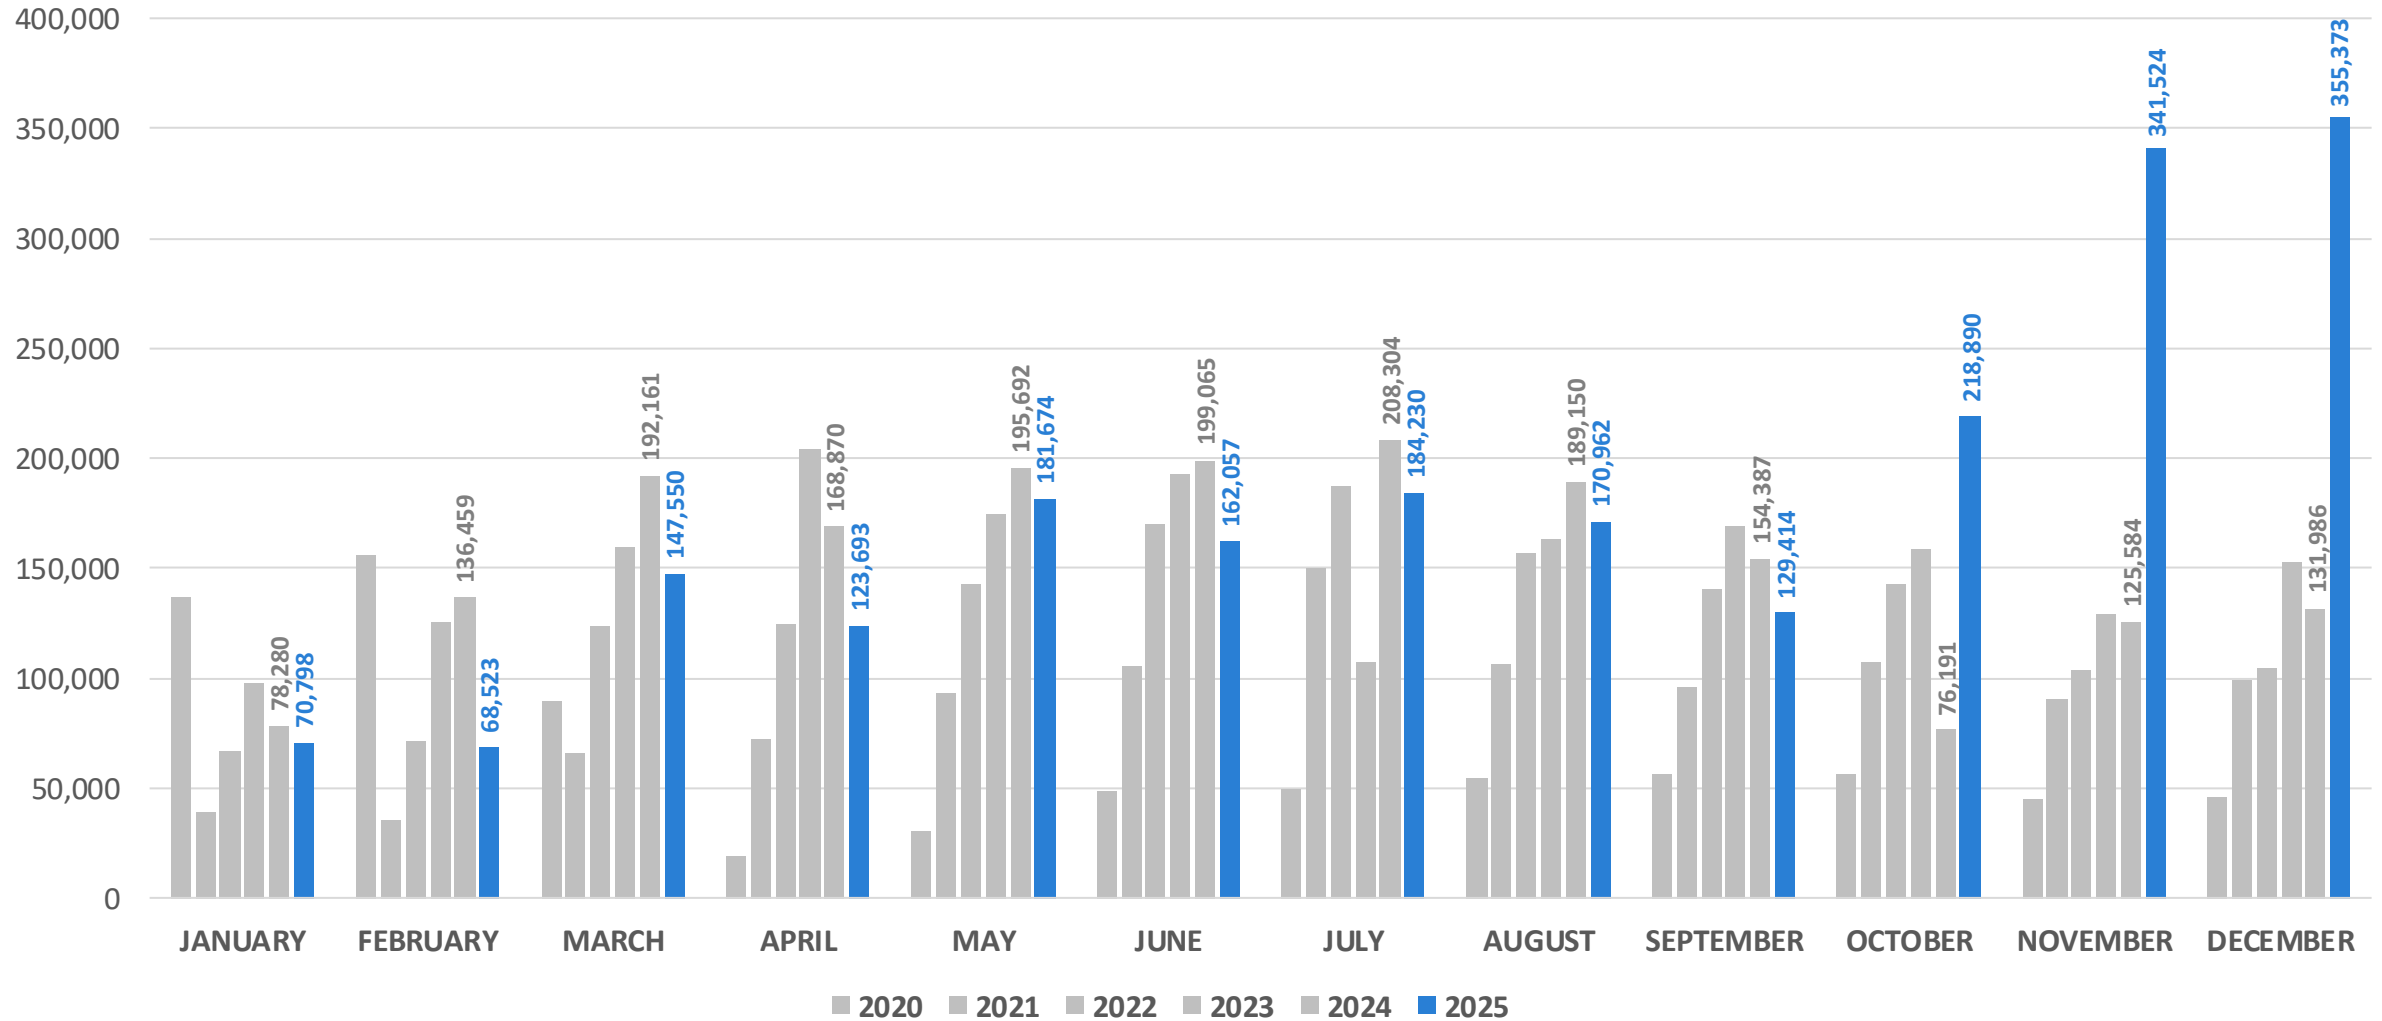

RideKC STREETCAR™

2025 RIDERSHIP & PERFORMANCE

KC STREETCAR RIDERSHIP FACTS AS OF 12.31.25

- 2025 AVERAGE DAILY RIDERSHIP: 5,908
- 2025 TOTAL RIDERSHIP TO DATE: 2,155,081
- TOTAL SYSTEM RIDERSHIP (2016-2025): 17,040,691

DECEMBER MONTHLY RIDERSHIP: 355,373

RIDERSHIP COMPARISONS: 2020 - 2025

RIDERSHIP COMPARISON: MAIN STREET EXTENSION (MSE)

Average Weekday Ridership

- 4,000 Downtown (Pre MSE in October)
- 10,000 System (Post MSE)

Average Weekend Ridership

- 7,000 Downtown (Pre MSE in October)
- 15,000 System (Post MSE)

KC STREETCAR 2025 HIGH RIDERSHIP EVENTS

- Highest ridership day EVER on December 20th at 24,965 passenger trips
- Over 30,000 trips for Chappell Roan & Oktoberfest (*October 3rd – 4th*)
- High ridership periods: Main Street Extension Opening Weekend, Chappell Roan, Oktoberfest, and Christmas Week
- Surpassed 2.1M trips in 2025 (*increase from 2024 with 1.8M rides*)
- Nearly 800,000 passenger trips since Main Street Extension Opening (*October 24th – December 31st*)

KC STREETCAR 2025 TOP RIDERSHIP DAYS

1. **Saturday, December 20th: 24,965** (*Saturday before Christmas*)
2. **Saturday, December 27th: 21,196** (*Saturday after Christmas*)
3. **Saturday, November 22nd: 19,761** (*Saturday before Thanksgiving*)
4. **Saturday, November 8th: 19,587**
5. **Saturday, October 4th: 19,334** (*Chappel Roan Concert*)