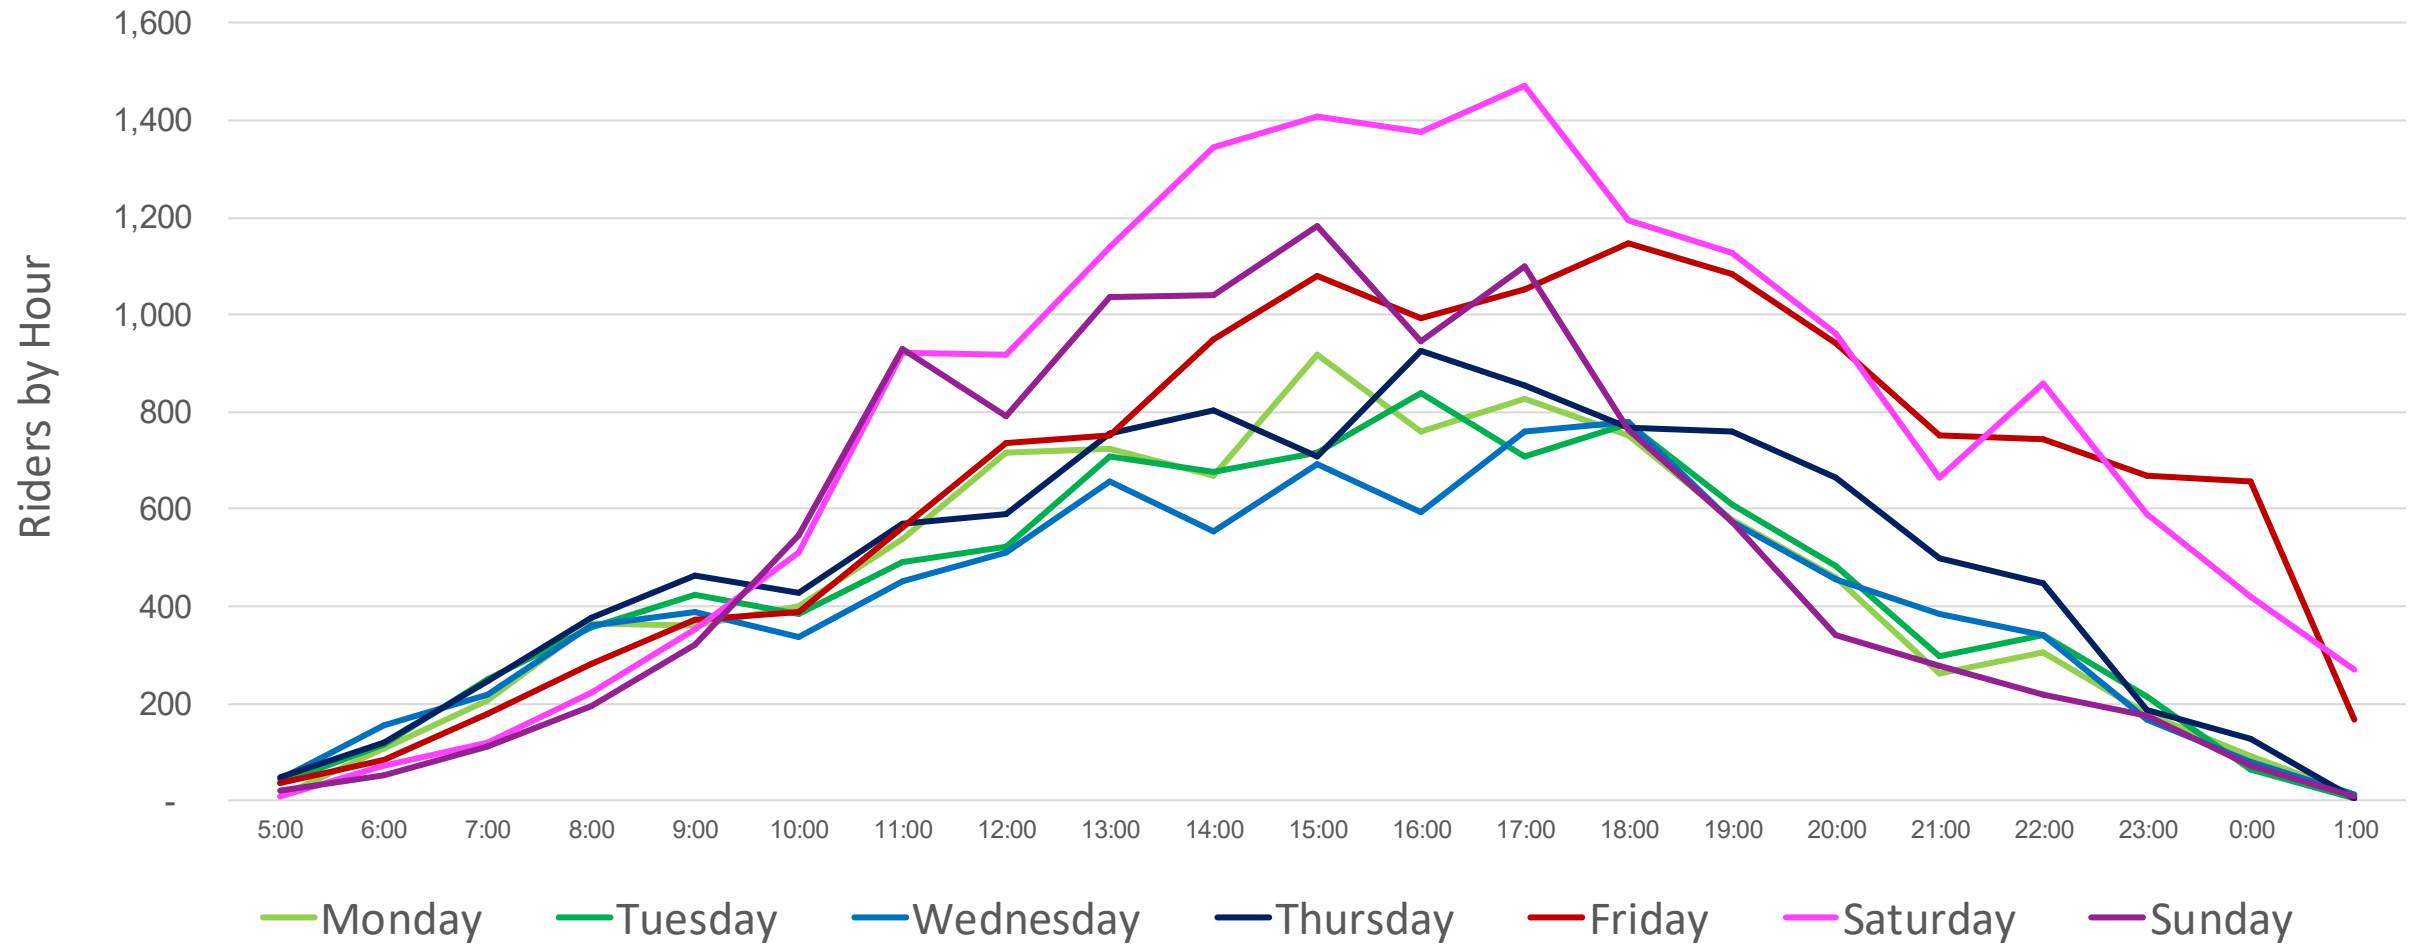

DECEMBER MONTHLY RIDERSHIP: 355,373

RIDERSHIP COMPARISONS: 2020 - 2025

RIDERSHIP COMPARISON: MAIN STREET EXTENSION (MSE)

Average Weekday Ridership

- 4,000 Downtown (Pre MSE in October)
- 10,000 System (Post MSE)

KC STREETCAR 2025 TOP RIDERSHIP DAYS

1. **Saturday, December 20th: 24,965** (*Saturday before Christmas*)
2. **Saturday, December 27th: 21,196** (*Saturday after Christmas*)
3. **Saturday, November 22nd: 19,761** (*Saturday before Thanksgiving*)
4. **Saturday, November 8th: 19,587**
5. **Saturday, October 4th: 19,334** (*Chappel Roan Concert*)

MONTHLY RIDERSHIP

KC Streetcar System	KCATA Services (Fixed + Flex + Iris)*
341,922 total trips	845,857 total trips
11,397 average daily ridership	28,195 average daily ridership

KC Streetcar carries approx. 30% of all transit trips in Kansas City, Missouri post Main Street Extension opening.

* Source: November Ridership Data

https://ridekc.org/assets/uploads/documents/November_2025_System_Wide_Report.pdf

Riders by Hour by Day

Ridership by Stop

Average Weekday Ridership

- River Market: 10%
- Downtown Loop: 20%
- Crossroads: 10%
- Union Station/Crown Center: 15%
- Midtown: 30%
- Plaza/UMKC: 20%