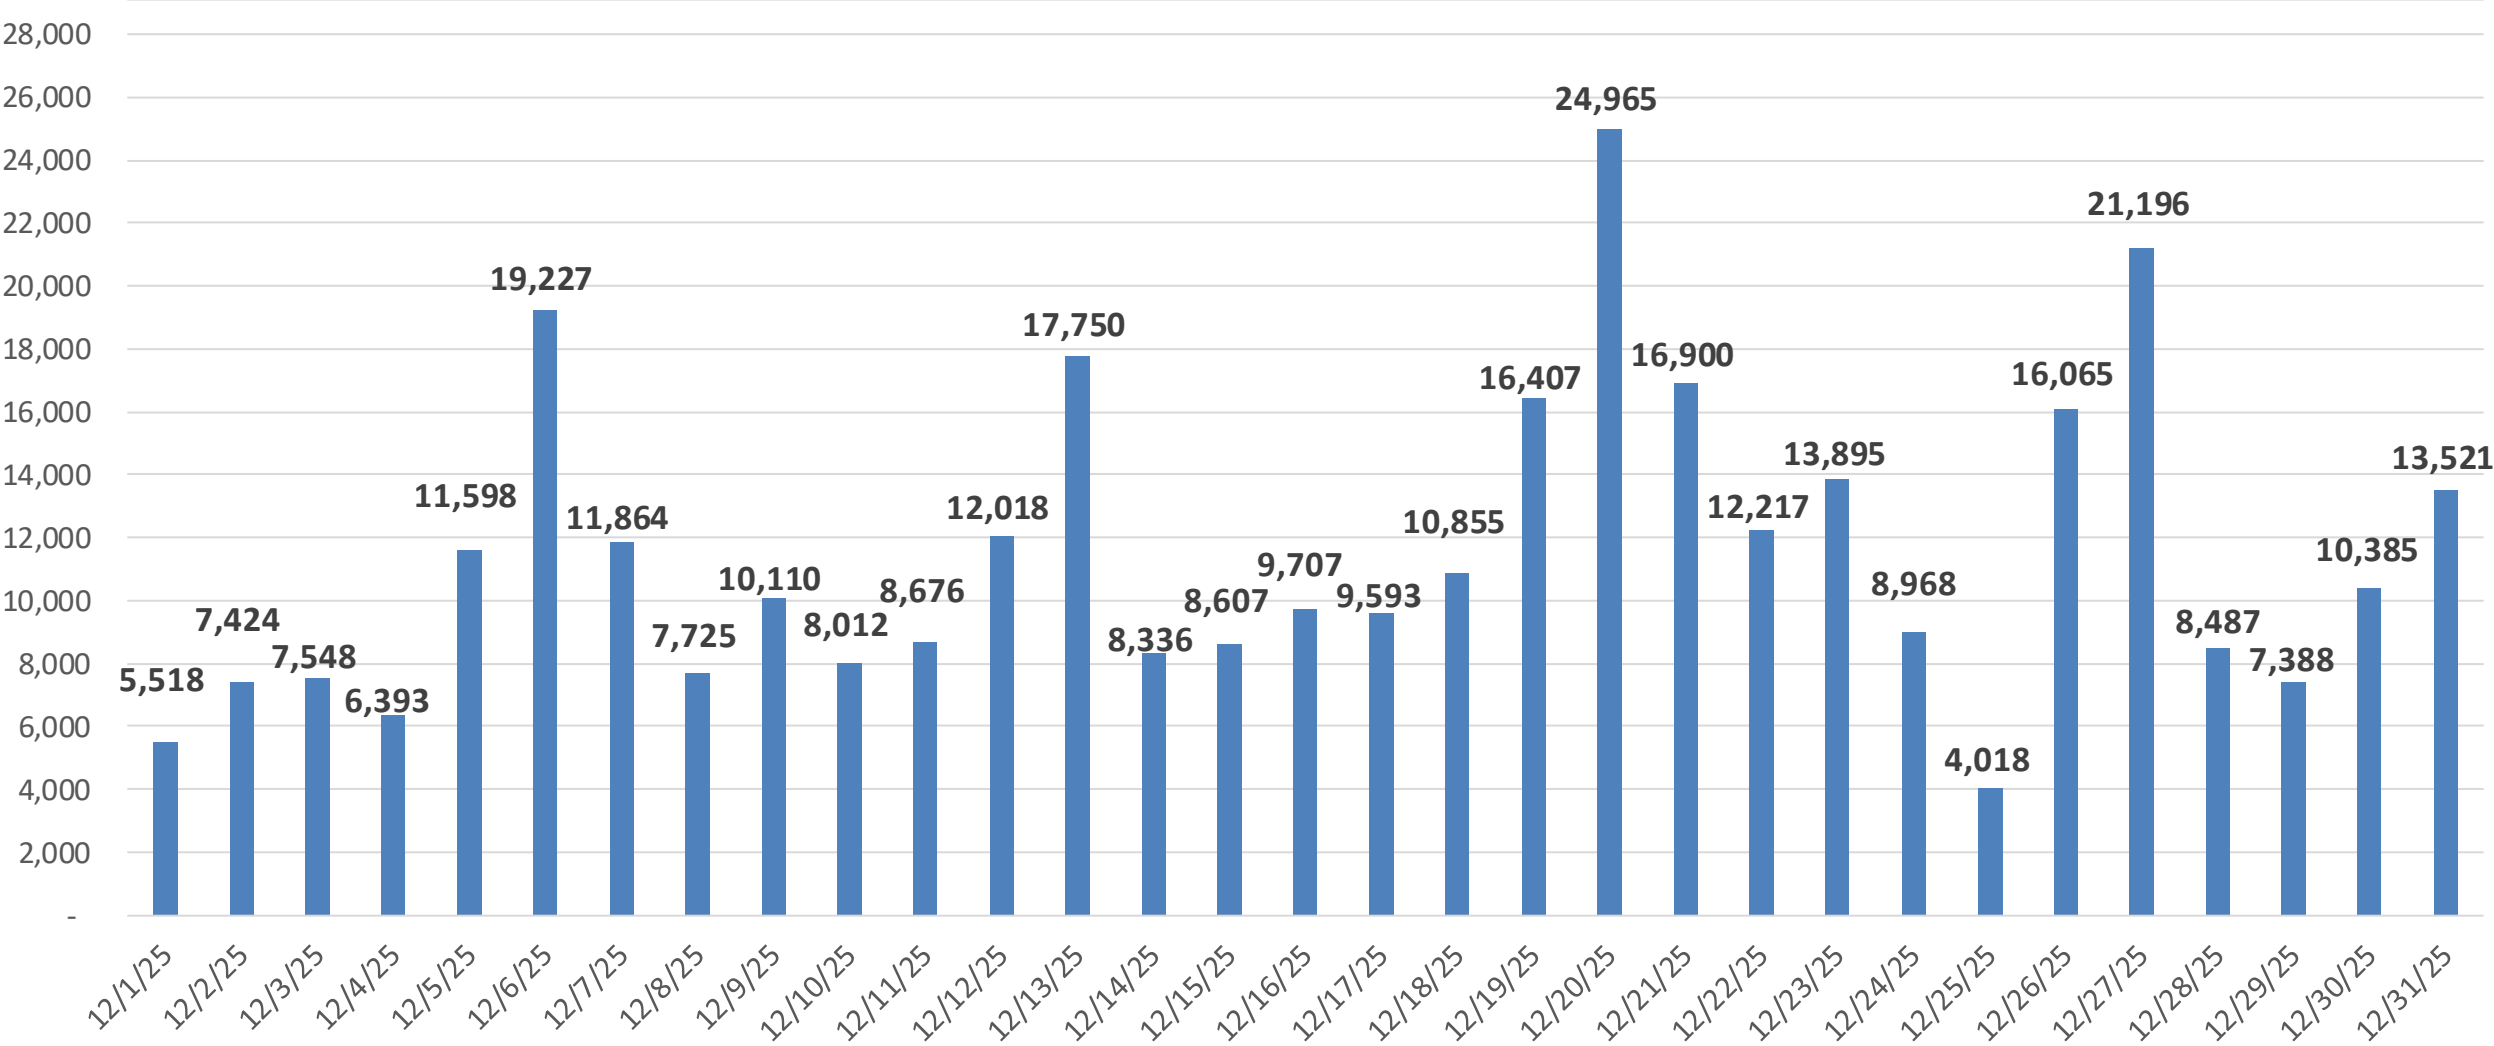

RideKC STREETCAR™

2025 RIDERSHIP & PERFORMANCE

KC STREETCAR RIDERSHIP FACTS AS OF 12.31.25

- 2025 AVERAGE DAILY RIDERSHIP: 5,908
- 2025 TOTAL RIDERSHIP TO DATE: 2,155,081
- TOTAL SYSTEM RIDERSHIP (2016-2025): 17,040,691

DECEMBER MONTHLY RIDERSHIP: 355,373

RIDERSHIP COMPARISONS: 2020 - 2025

RIDERSHIP COMPARISON: MAIN STREET EXTENSION (MSE)

Average Weekday Ridership

- 4,000 Downtown (Pre MSE in October)
- 10,000 System (Post MSE)

Average Weekend Ridership

- 7,000 Downtown (Pre MSE in October)
- 15,000 System (Post MSE)

KC STREETCAR 2025 HIGH RIDERSHIP EVENTS

- Highest ridership day EVER on December 20th at 24,965 passenger trips
- Over 30,000 trips for Chappell Roan & Oktoberfest (*October 3rd – 4th*)
- High ridership periods: Main Street Extension Opening Weekend, Chappell Roan, Oktoberfest, and Christmas Week
- Surpassed 2.1M trips in 2025 (*increase from 2024 with 1.8M rides*)
- Nearly 800,000 passenger trips since Main Street Extension Opening (*October 24th – December 31st*)

KC STREETCAR 2025 TOP RIDERSHIP DAYS

1. **Saturday, December 20th: 24,965** (*Saturday before Christmas*)
2. **Saturday, December 27th: 21,196** (*Saturday after Christmas*)
3. **Saturday, November 22nd: 19,761** (*Saturday before Thanksgiving*)
4. **Saturday, November 8th: 19,587**
5. **Saturday, October 4th: 19,334** (*Chappel Roan Concert*)