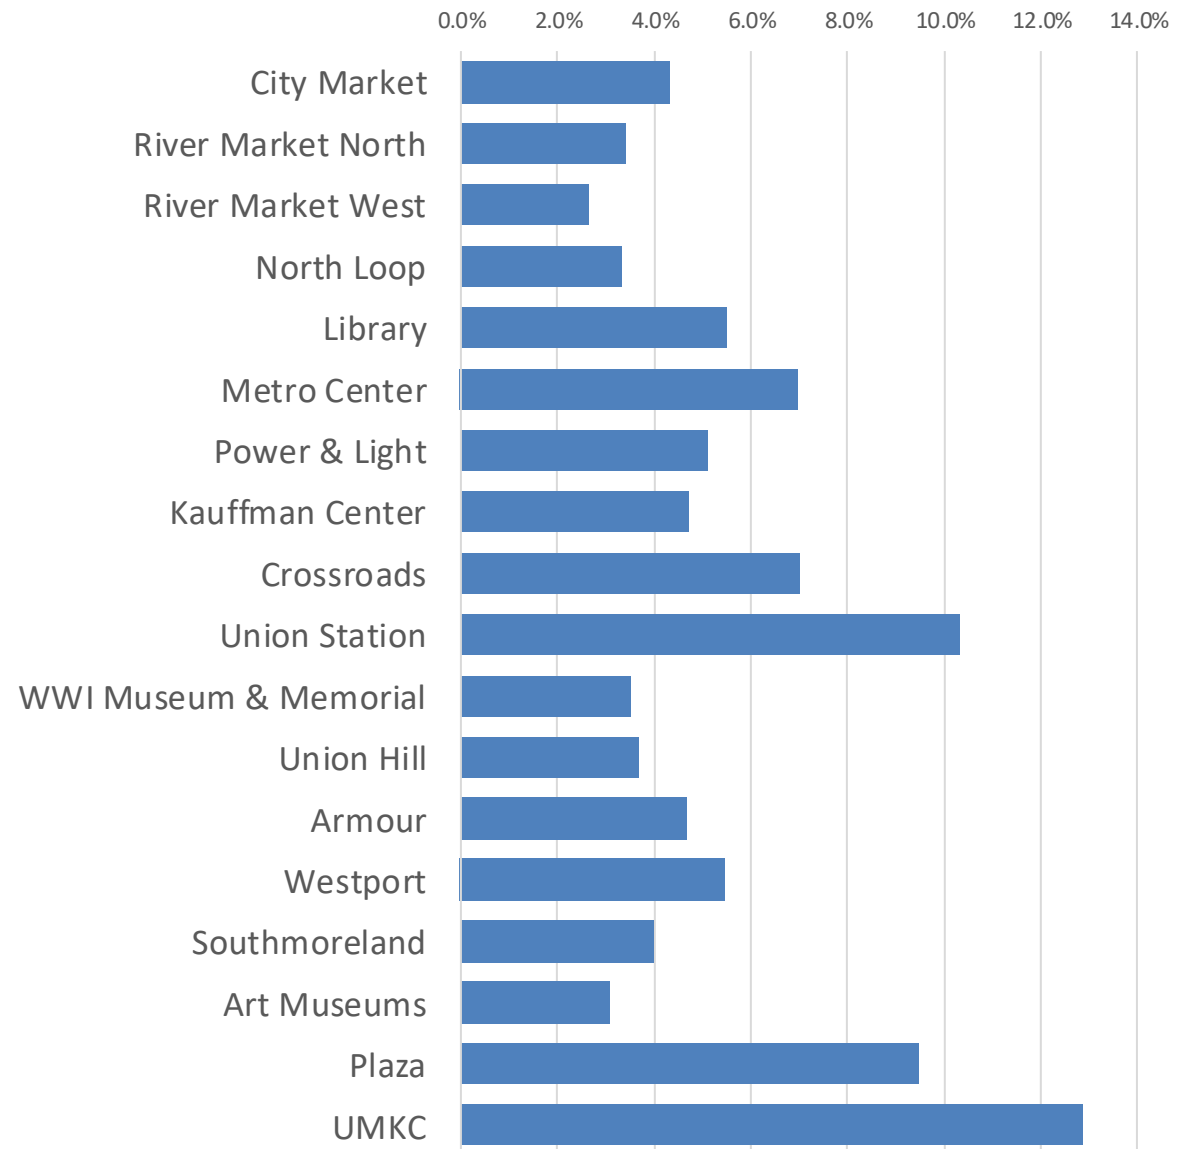

DECEMBER MONTHLY RIDERSHIP: 355,373

RIDERSHIP COMPARISONS: 2020 - 2025

RIDERSHIP COMPARISON: MAIN STREET EXTENSION (MSE)

Average Weekday Ridership

- 4,000 Downtown (Pre MSE in October)
- 10,000 System (Post MSE)

KC STREETCAR 2025 TOP RIDERSHIP DAYS

1. **Saturday, December 20th: 24,965** (*Saturday before Christmas*)
2. **Saturday, December 27th: 21,196** (*Saturday after Christmas*)
3. **Saturday, November 22nd: 19,761** (*Saturday before Thanksgiving*)
4. **Saturday, November 8th: 19,587**
5. **Saturday, October 4th: 19,334** (*Chappel Roan Concert*)

* Source: November Ridership Data

https://ridekc.org/assets/uploads/documents/November_2025_System_Wide_Report.pdf

Riders by Hour by Day

Ridership by Stop

Average Weekday Ridership

- River Market: 10%
- Downtown Loop: 20%
- Crossroads: 10%
- Union Station/Crown Center: 15%
- Midtown: 30%
- Plaza/UMKC: 20%

KC STREETCAR 2025 TOP RIDERSHIP DAYS

1. **Saturday, December 20th: 24,965** (*Saturday before Christmas*)
2. **Saturday, December 27th: 21,196** (*Saturday after Christmas*)
3. **Saturday, November 22nd: 19,761** (*Saturday before Thanksgiving*)
4. **Saturday, November 8th: 19,587**
5. **Saturday, October 4th: 19,334** (*Chappel Roan Concert*)
6. **Saturday, December 6th: 19,227**
7. **Saturday, December 13th: 17,750**
8. **Sunday, December 21st: 16,900**
9. **Saturday, November 15th: 16,849**
10. **Saturday, November 1st: 16,816**