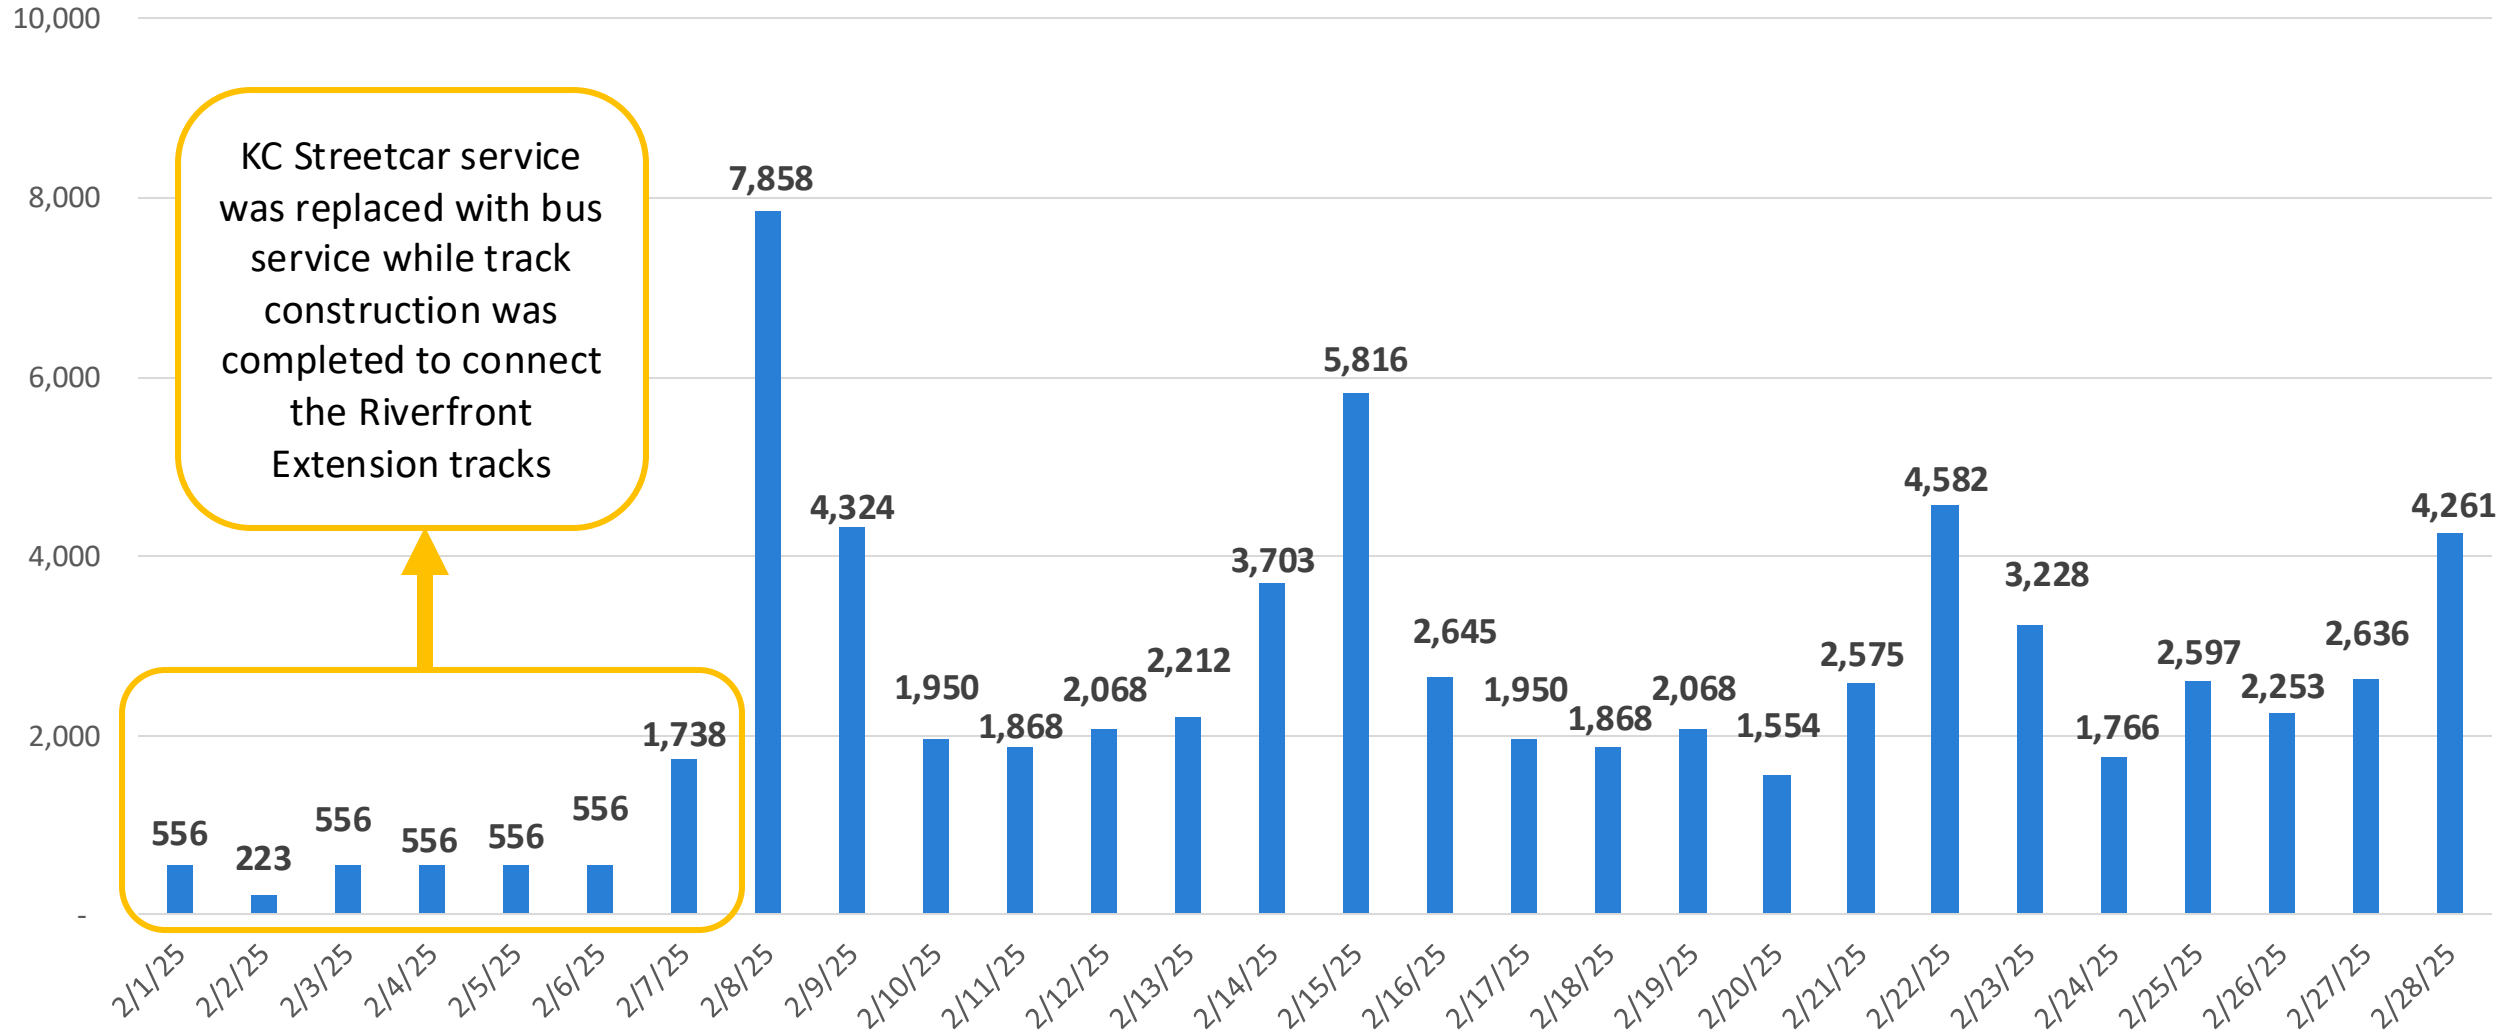

RideKC STREETCAR

RIDERSHIP & PERFORMANCE

KC STREETCAR RIDERSHIP FACTS AS OF 2.28.25

- 2025 AVE. DAILY RIDERSHIP: **2,361**
- TOTAL RIDERSHIP (2016-2025): **15,024,931**
- 2025 TOTAL RIDERSHIP TO DATE: **139,321**

FEBRUARY MONTHLY RIDERSHIP: 68,523

RIDERSHIP COMPARISONS: 2020 - 2025