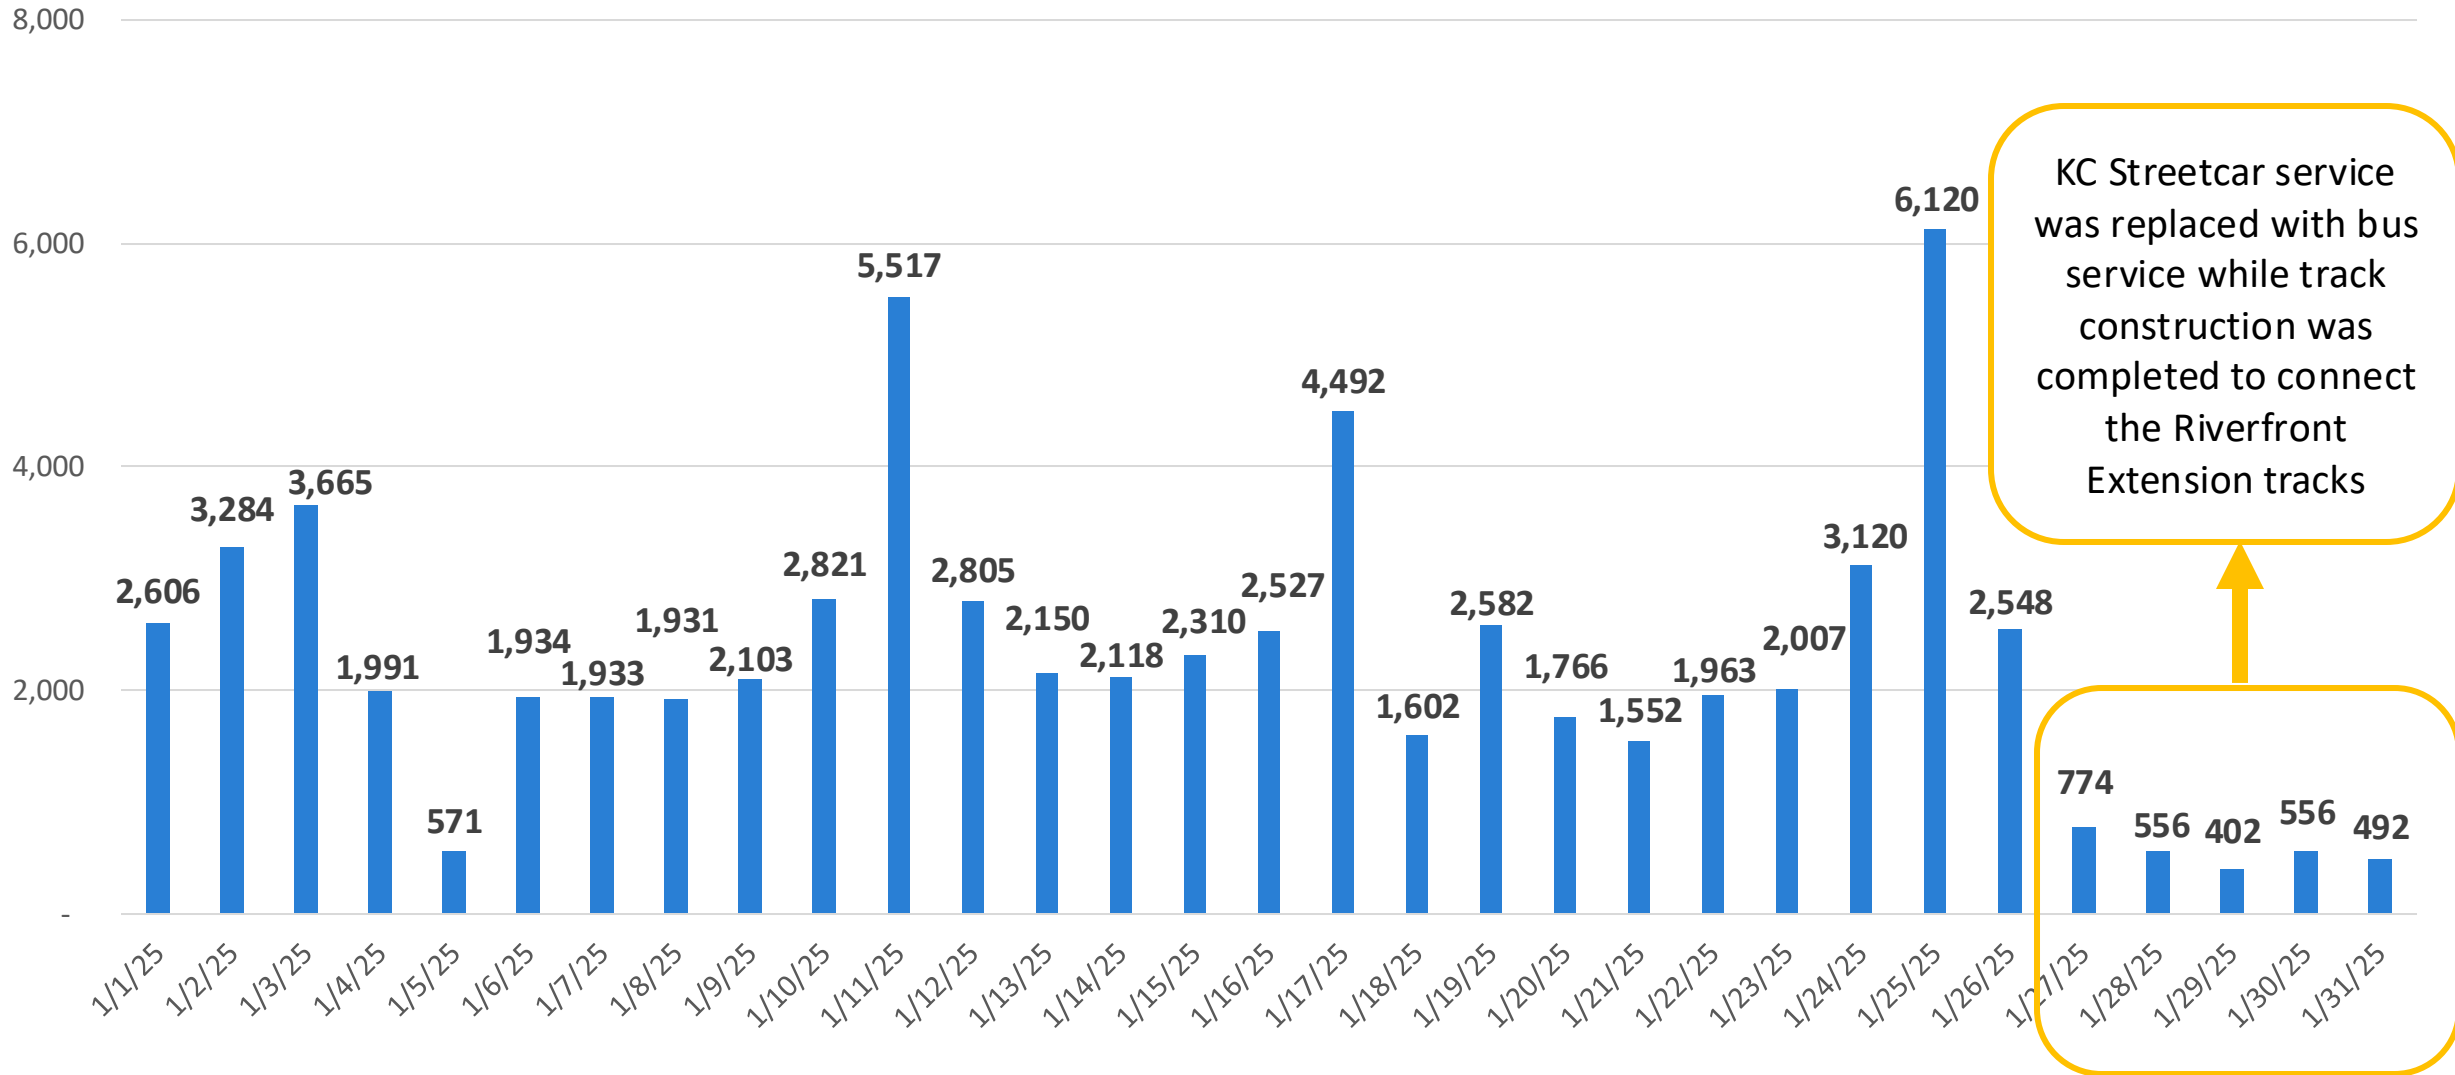

# RideKC STREETCAR

RIDERSHIP & PERFORMANCE

# KC STREETCAR RIDERSHIP FACTS AS OF 1.31.25

---

- 2025 AVE. DAILY RIDERSHIP: **2,284**
- TOTAL RIDERSHIP (2016-2025): **14,956,408**
- 2025 TOTAL RIDERSHIP TO DATE: **70,798**

# JANUARY MONTHLY RIDERSHIP: 70,798

# RIDERSHIP COMPARISONS: 2020 - 2025