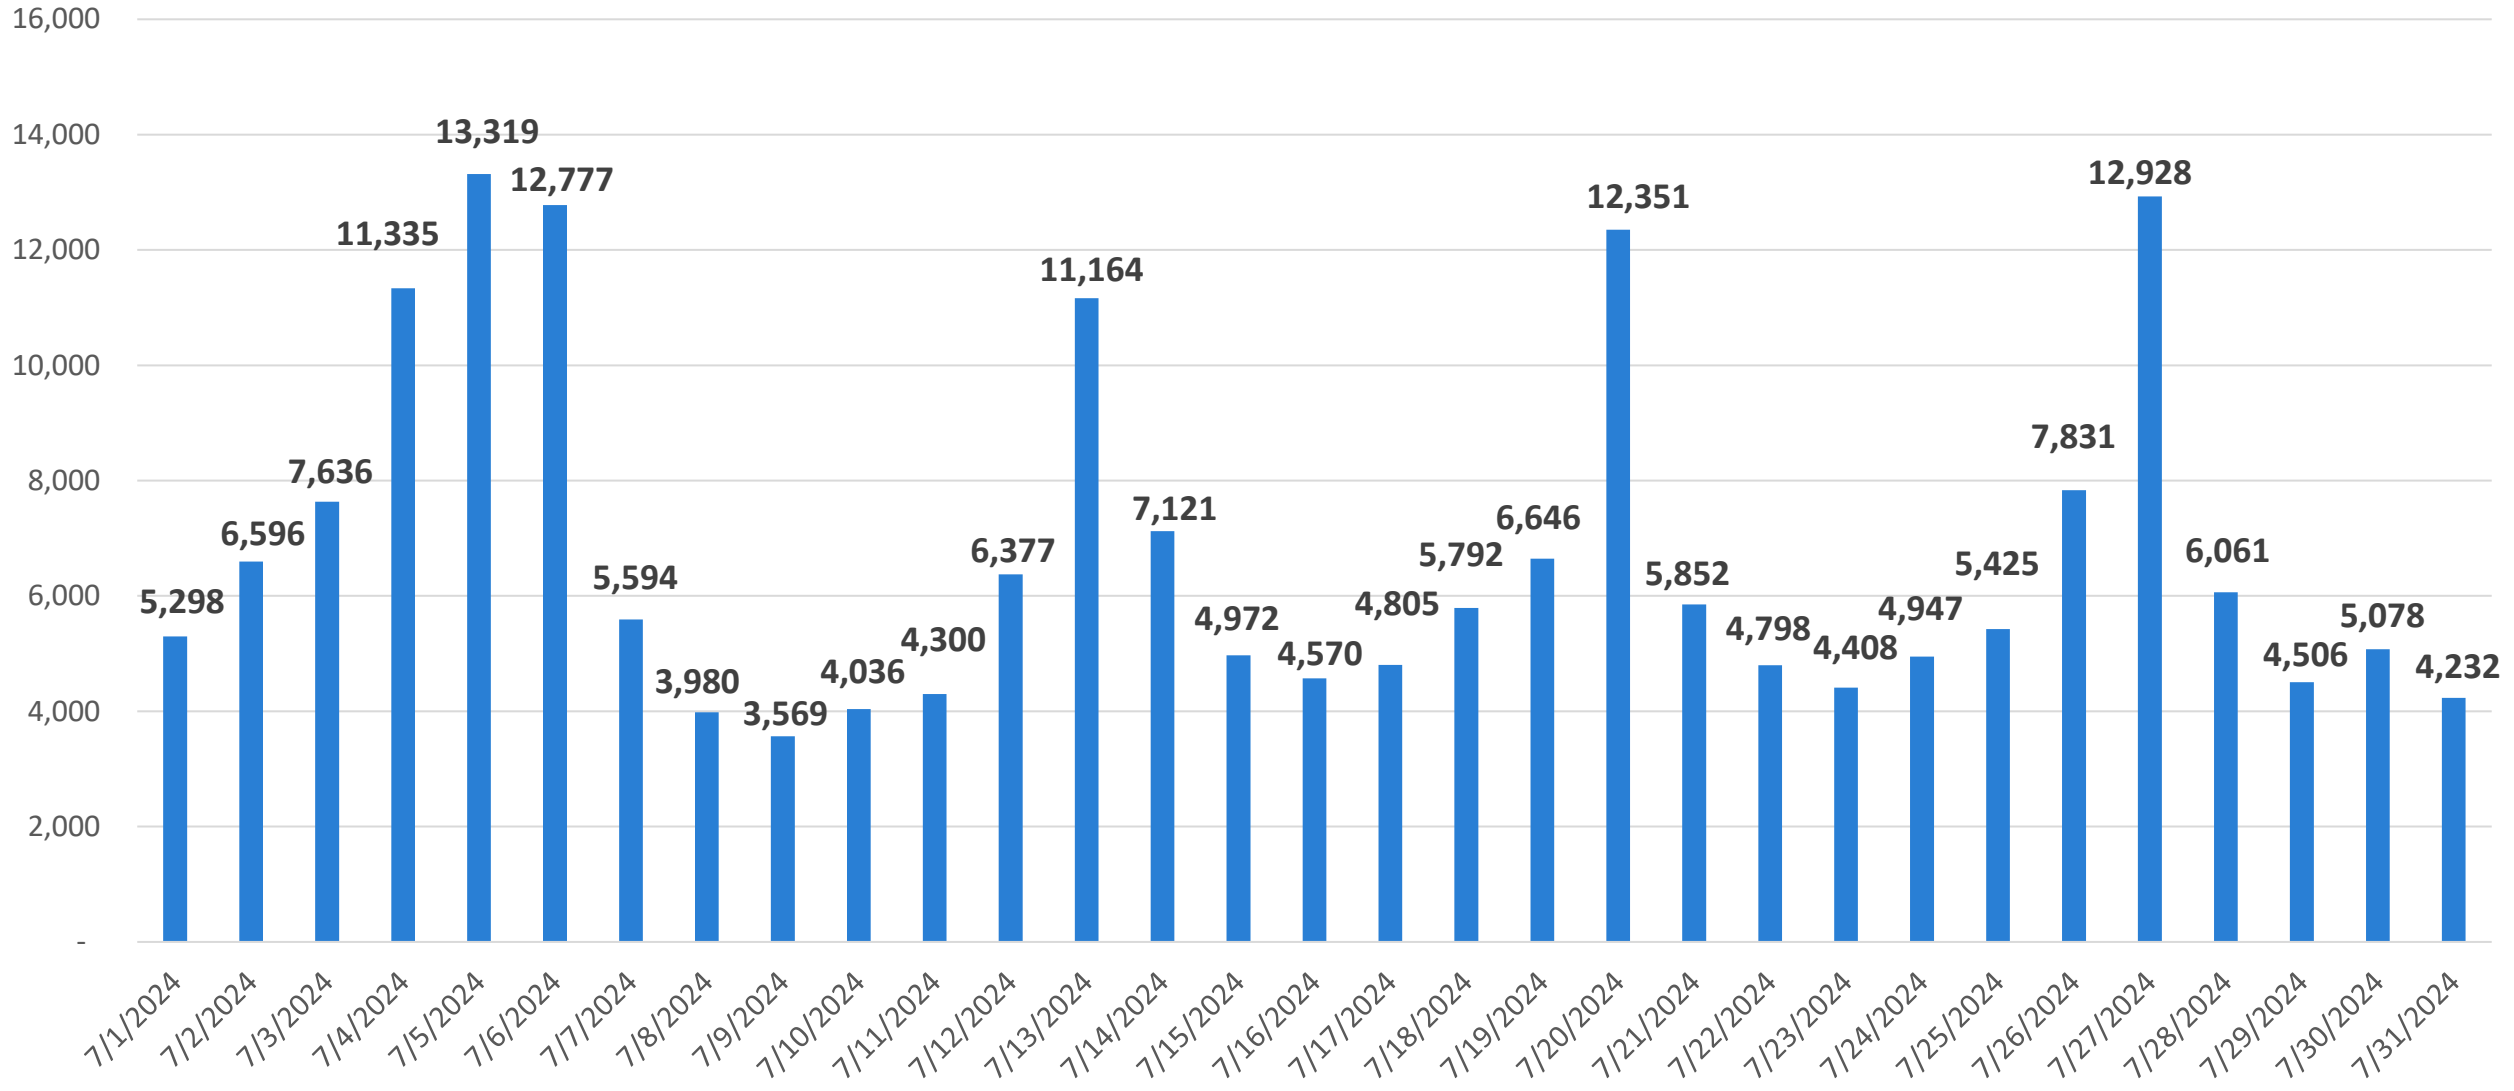

RideKC STREETCAR

RIDERSHIP & PERFORMANCE

KC STREETCAR RIDERSHIP FACTS AS OF 7.31.24

- 2024 AVE. DAILY RIDERSHIP: **5,594**
- TOTAL RIDERSHIP (2016-2024): **14,243,286**
- 2024 TOTAL RIDERSHIP TO DATE: **1,213,805**

JULY MONTHLY RIDERSHIP: 208,304

RIDERSHIP COMPARISONS: 2016 - 2024