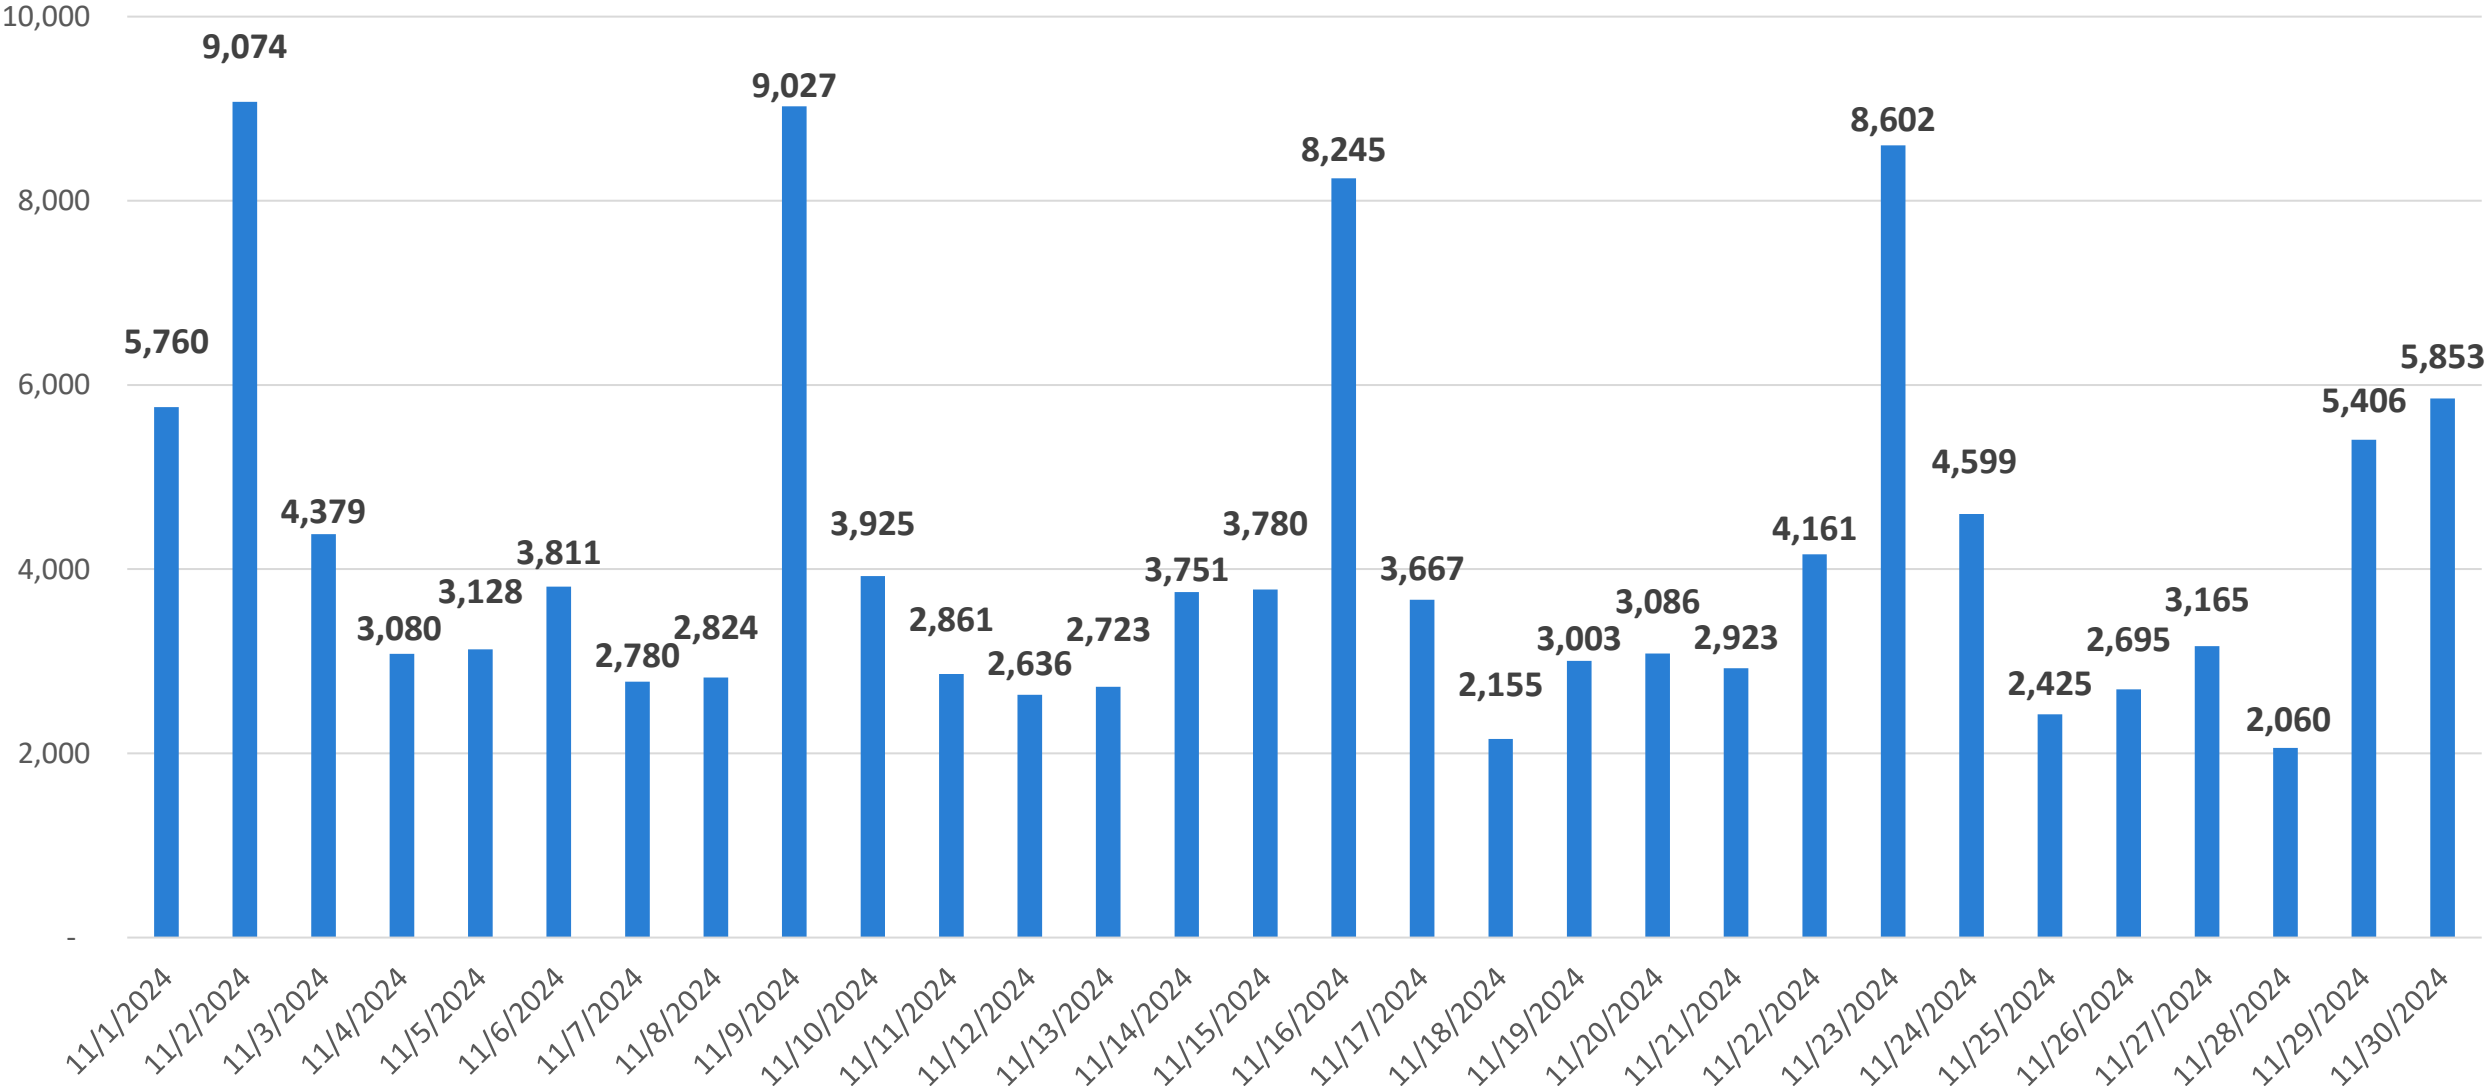

RideKC STREETCAR

RIDERSHIP & PERFORMANCE

KC STREETCAR RIDERSHIP FACTS AS OF 11.30.24

- 2024 AVE. DAILY RIDERSHIP: **5,241**
- TOTAL RIDERSHIP (2016-2024): **14,753,624**
- 2024 TOTAL RIDERSHIP TO DATE: **1,726,968**

NOVEMBER MONTHLY RIDERSHIP: 125,584

RIDERSHIP COMPARISONS: 2016 - 2024