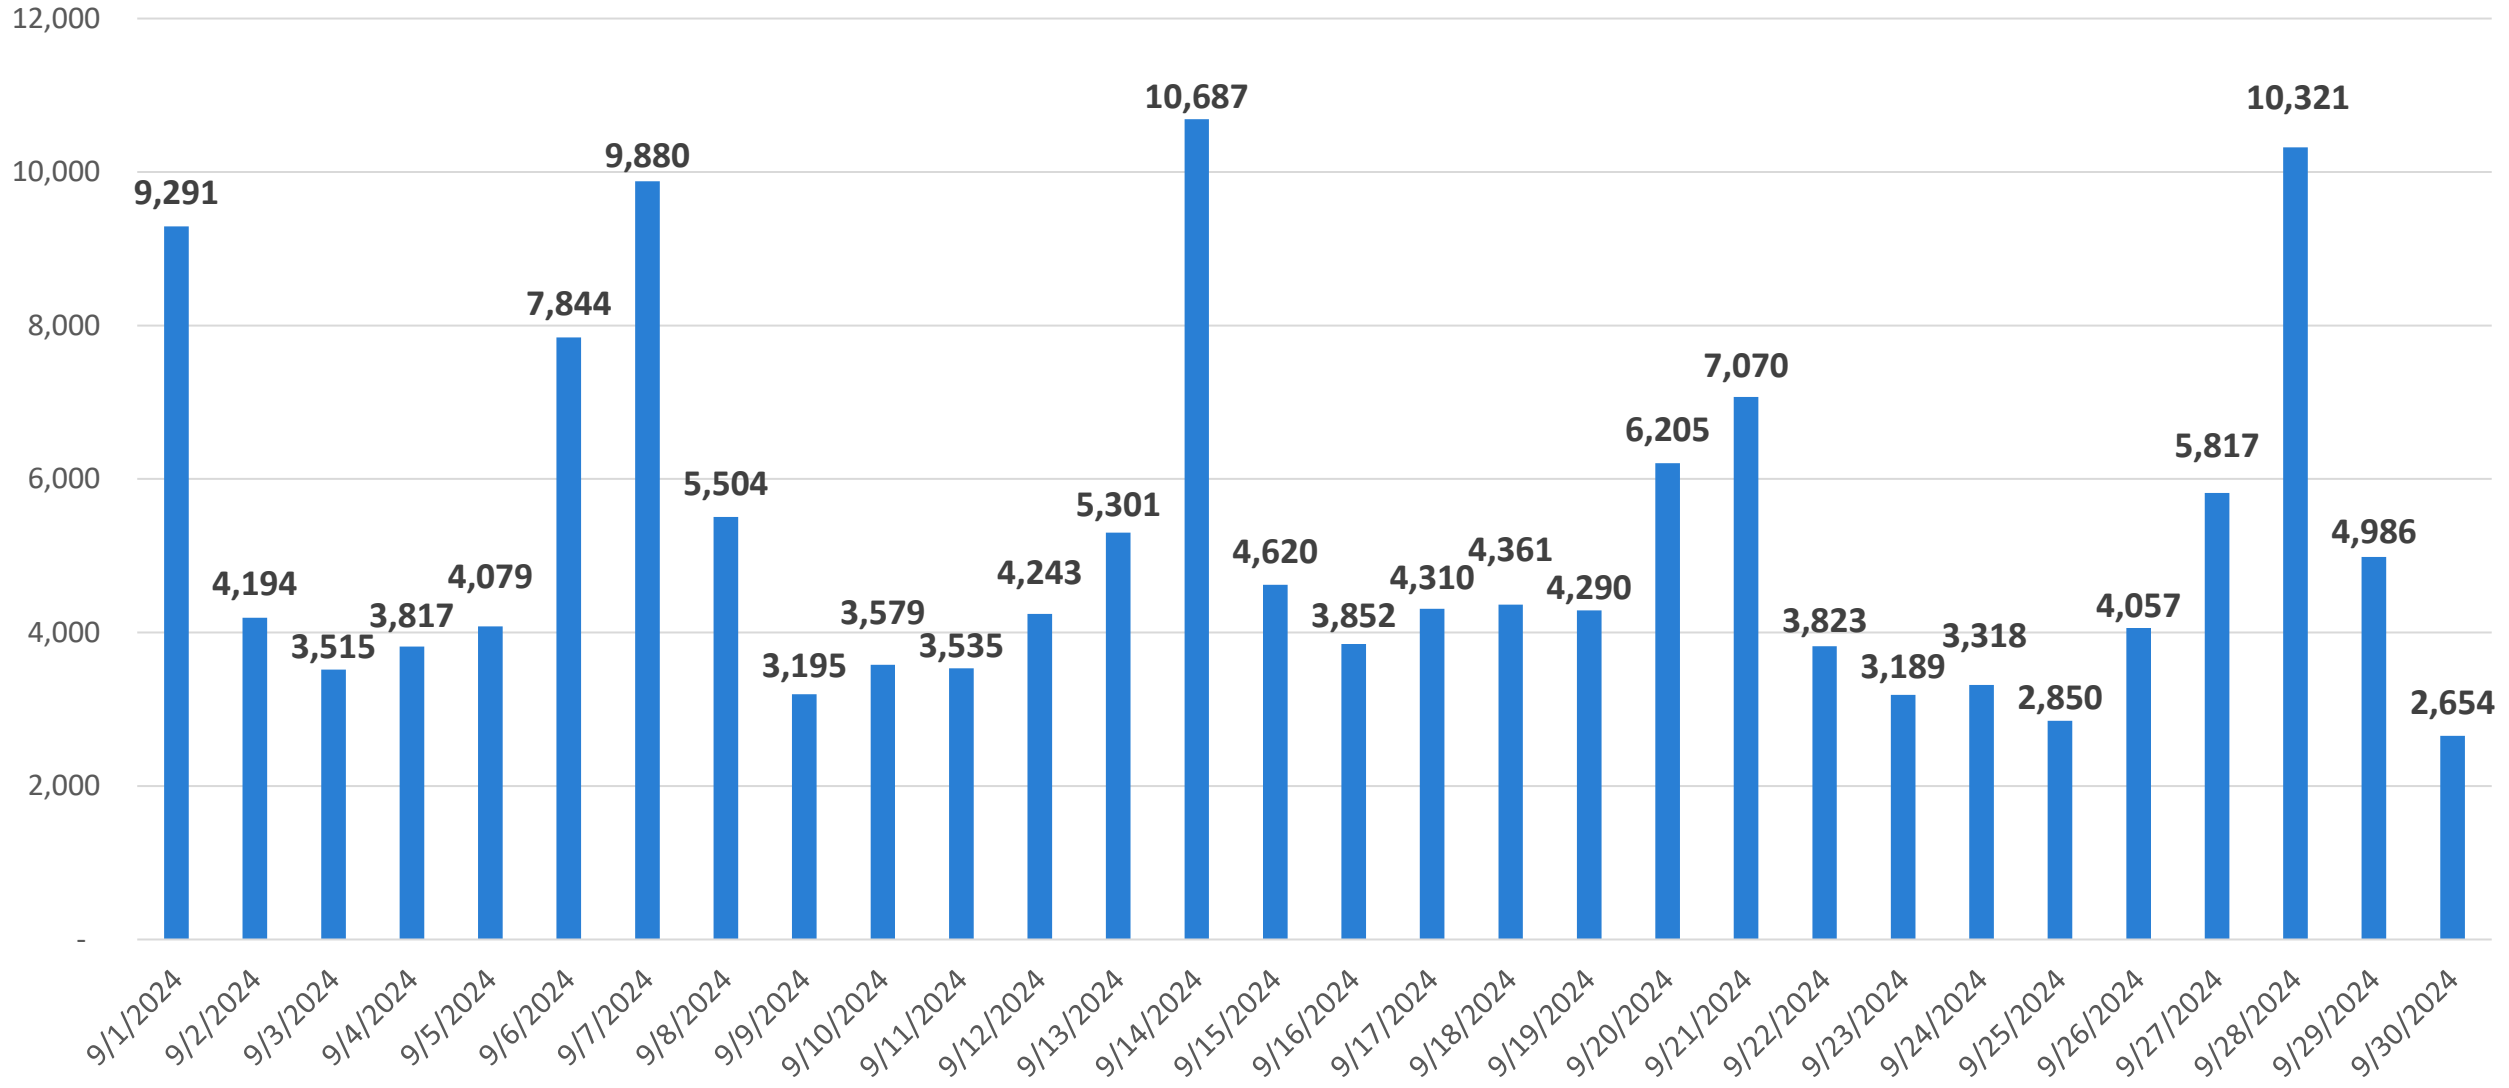

RideKC STREETCAR

RIDERSHIP & PERFORMANCE

KC STREETCAR RIDERSHIP FACTS AS OF 9.30.24

- 2024 AVE. DAILY RIDERSHIP: **5,556**
- TOTAL RIDERSHIP (2016-2024): **14,551,848**
- 2024 TOTAL RIDERSHIP TO DATE: **1,552,367**

SEPTEMBER MONTHLY RIDERSHIP: 154,387

RIDERSHIP COMPARISONS: 2016 - 2024