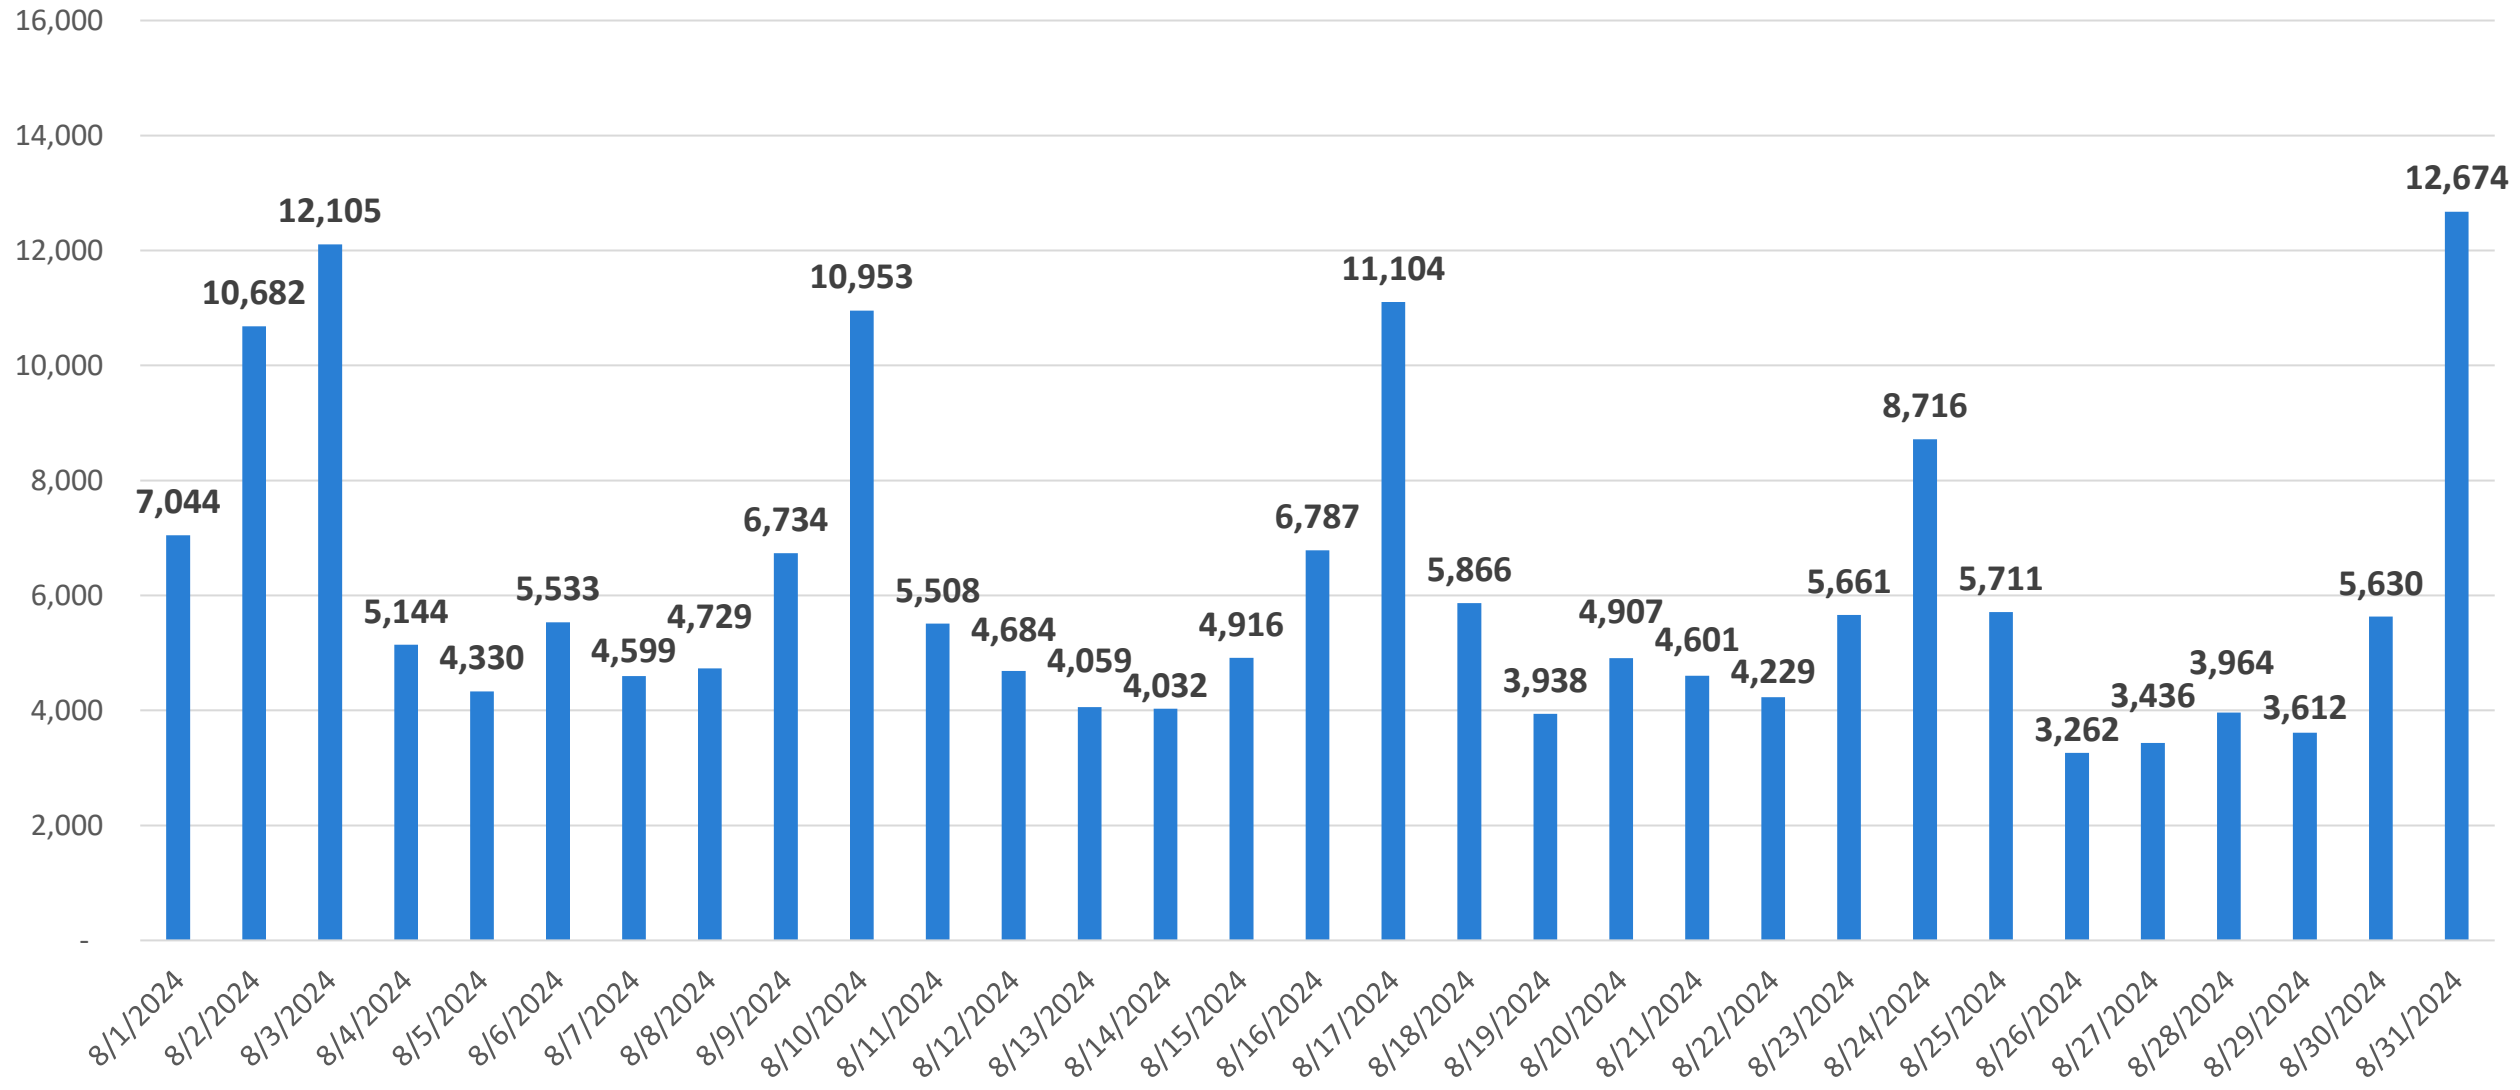

RideKC STREETCAR

RIDERSHIP & PERFORMANCE

KC STREETCAR RIDERSHIP FACTS AS OF 8.31.24

- 2024 AVE. DAILY RIDERSHIP: **5,606**
- TOTAL RIDERSHIP (2016-2024): **14,397,461**
- 2024 TOTAL RIDERSHIP TO DATE: **1,367,980**

AUGUST MONTHLY RIDERSHIP: 189,150

RIDERSHIP COMPARISONS: 2016 - 2024