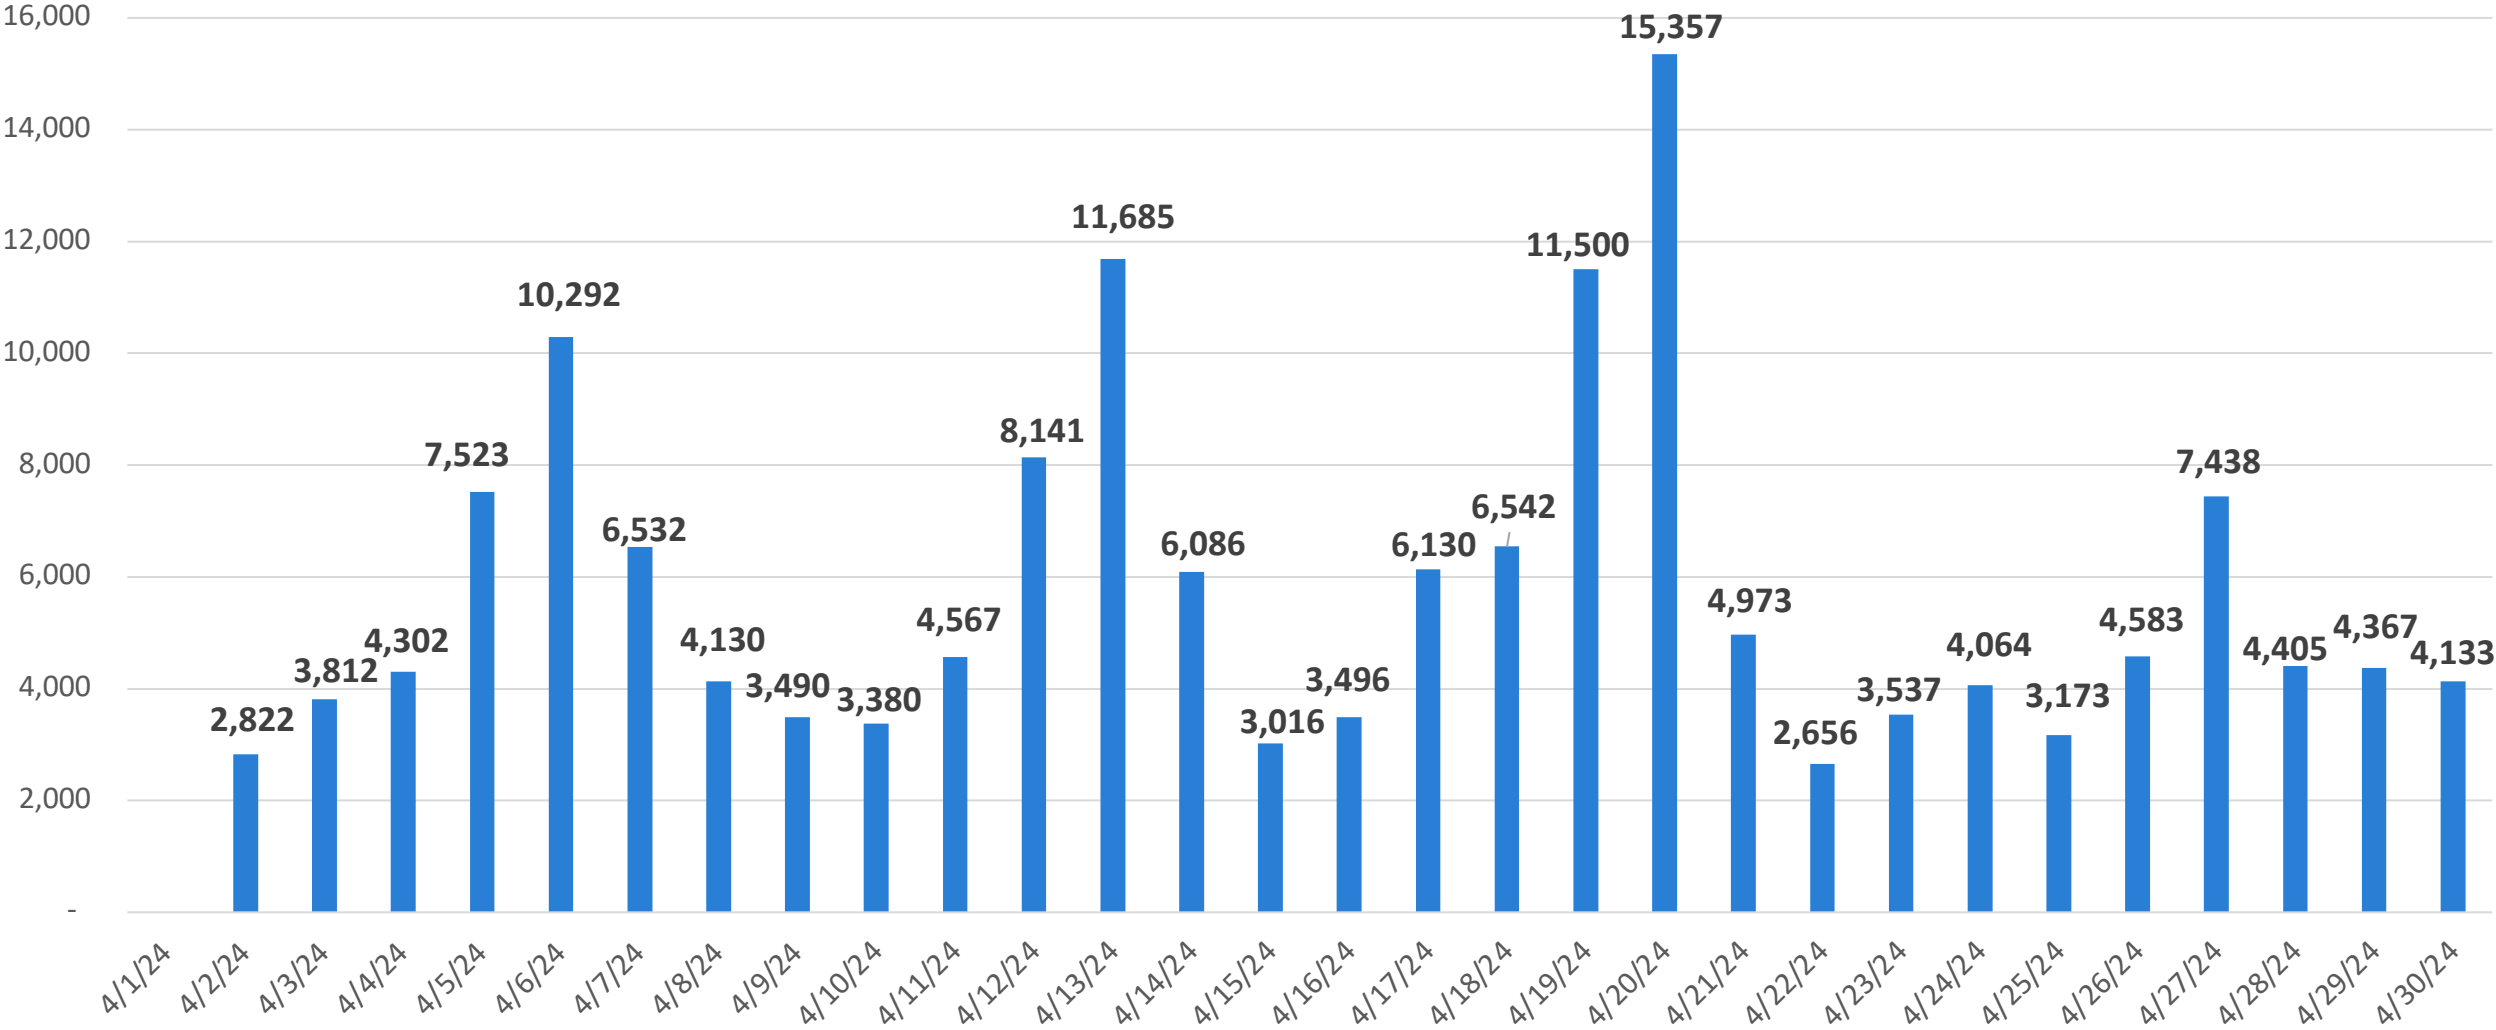

# RideKC STREETCAR™

RIDERSHIP & PERFORMANCE

# KC STREETCAR RIDERSHIP FACTS AS OF 4.30.24

---

- 2024 AVE. DAILY RIDERSHIP: 4,758
- TOTAL RIDERSHIP (2016-2024): 13,605,250
- 2024 TOTAL RIDERSHIP TO DATE: 575,769

# MONTHLY RIDERSHIP: 168,869

# RIDERSHIP COMPARISONS: 2016 - 2024