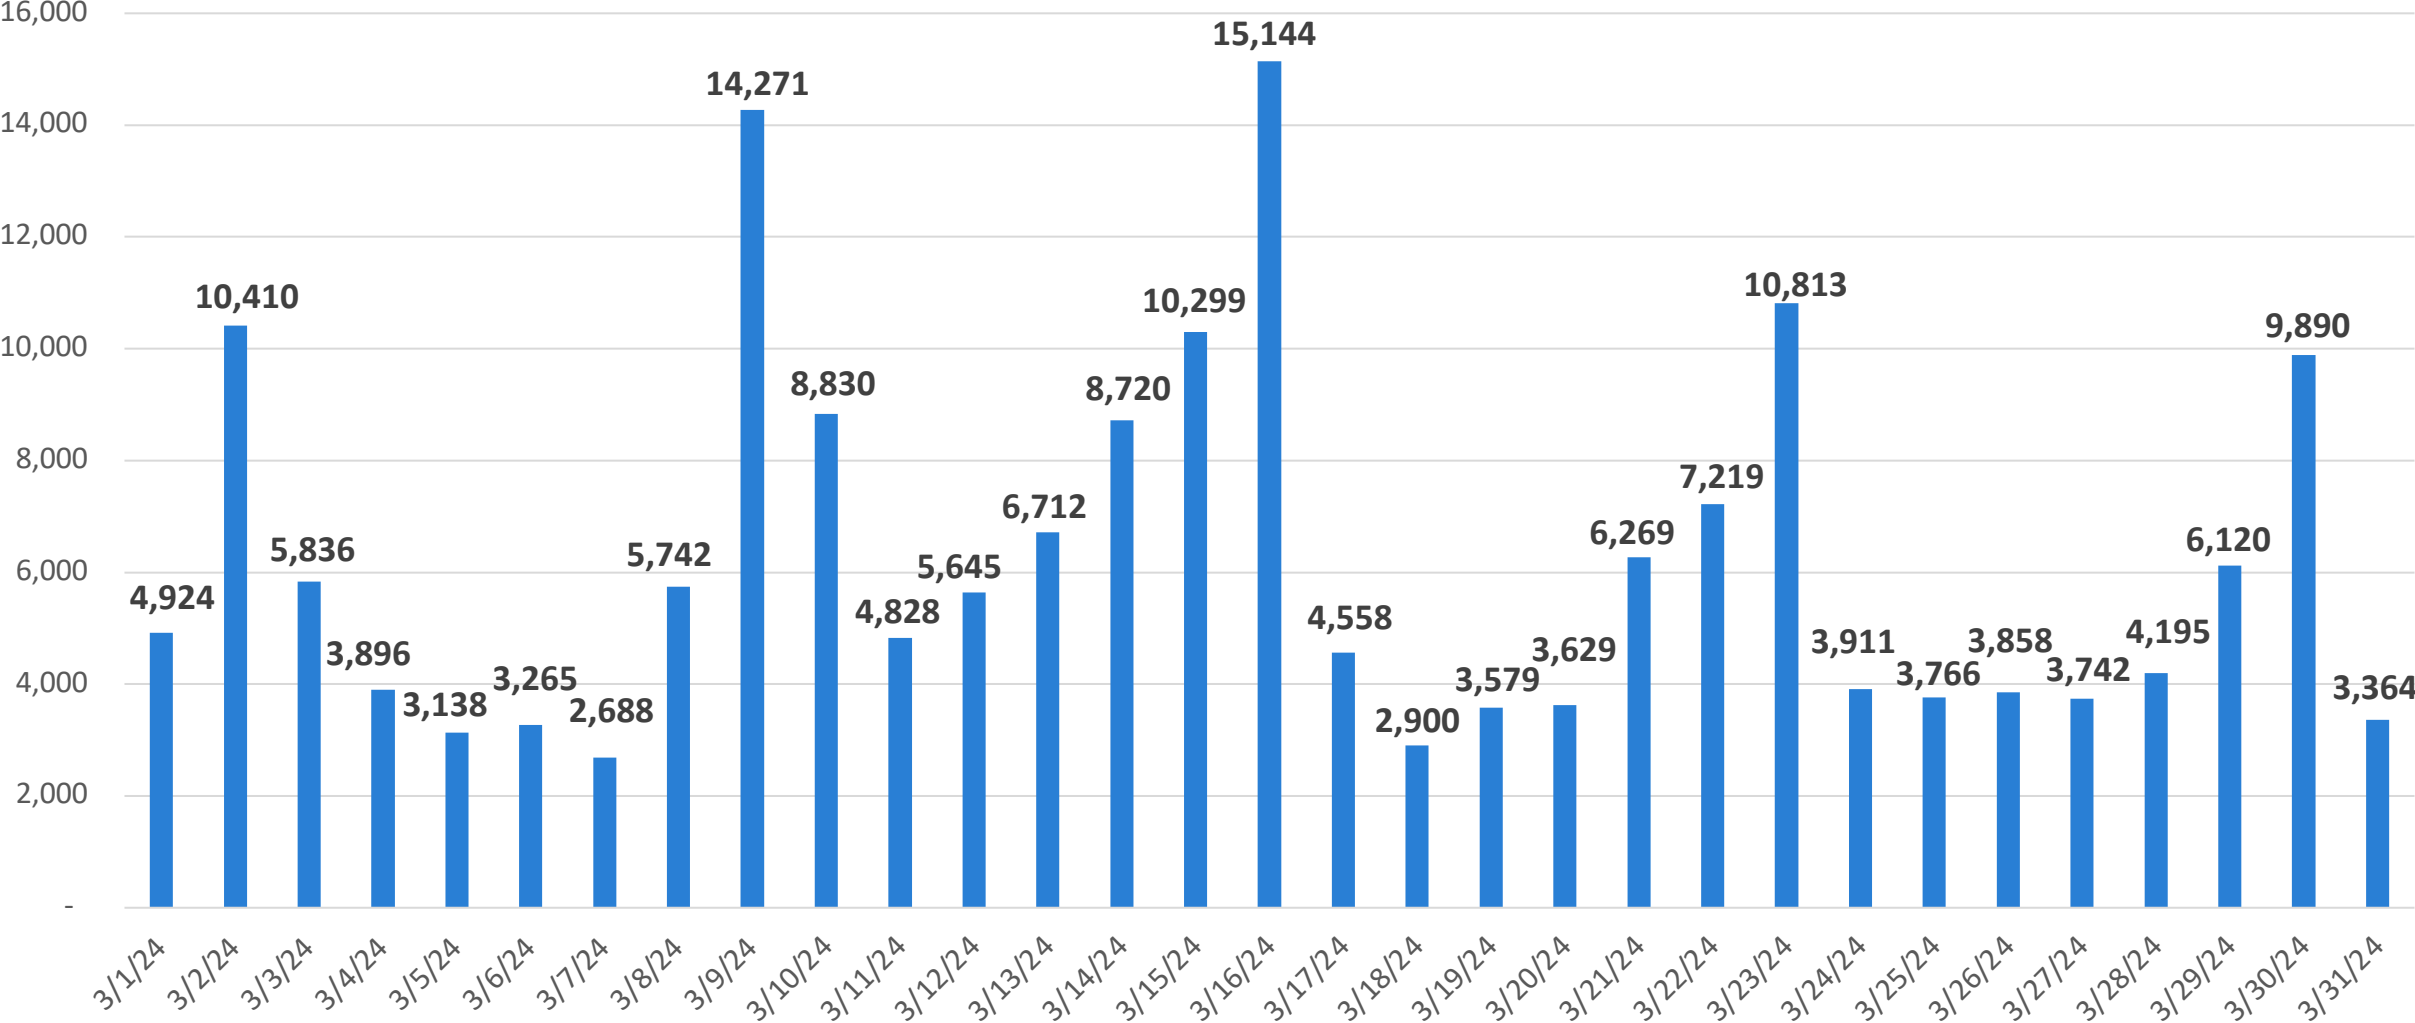

RideKC STREETCAR™

RIDERSHIP & PERFORMANCE

KC STREETCAR RIDERSHIP FACTS AS OF 3.31.24

- 2024 AVE. DAILY RIDERSHIP: 4,471
- TOTAL RIDERSHIP (2016-2024): 13,436,381
- 2024 TOTAL RIDERSHIP TO DATE: 406,900

MONTHLY RIDERSHIP: 192,161

RIDERSHIP COMPARISONS: 2016 - 2024