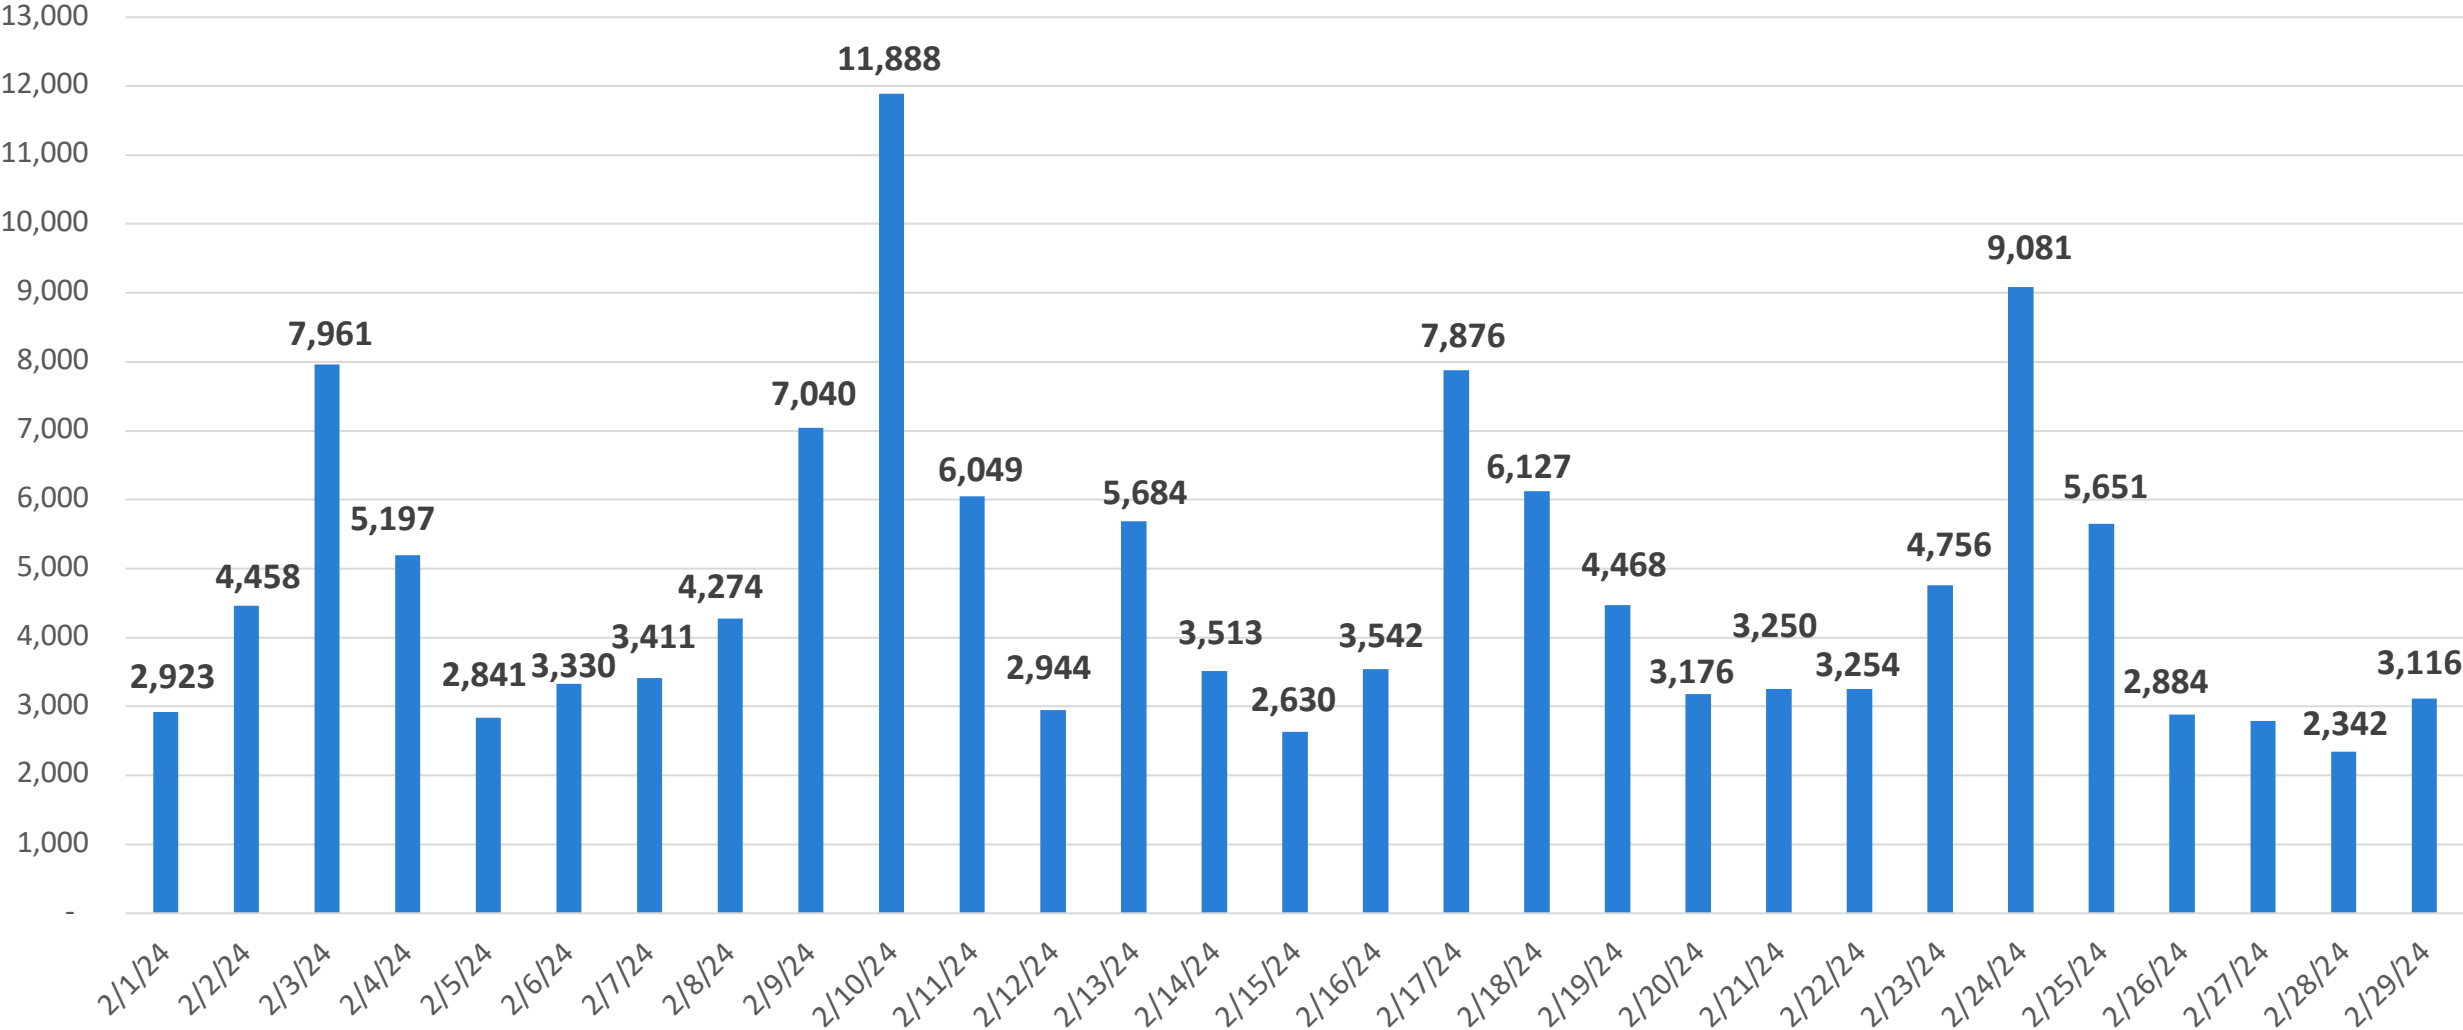

RideKC STREETCAR™

RIDERSHIP & PERFORMANCE

KC STREETCAR RIDERSHIP FACTS AS OF 2.29.24

- 2024 AVE. DAILY RIDERSHIP: 3,579
- TOTAL RIDERSHIP (2016-2024): 13,244,220
- 2024 TOTAL RIDERSHIP TO DATE: 214,739

MONTHLY RIDERSHIP: 136,459

RIDERSHIP COMPARISONS: 2016 - 2024