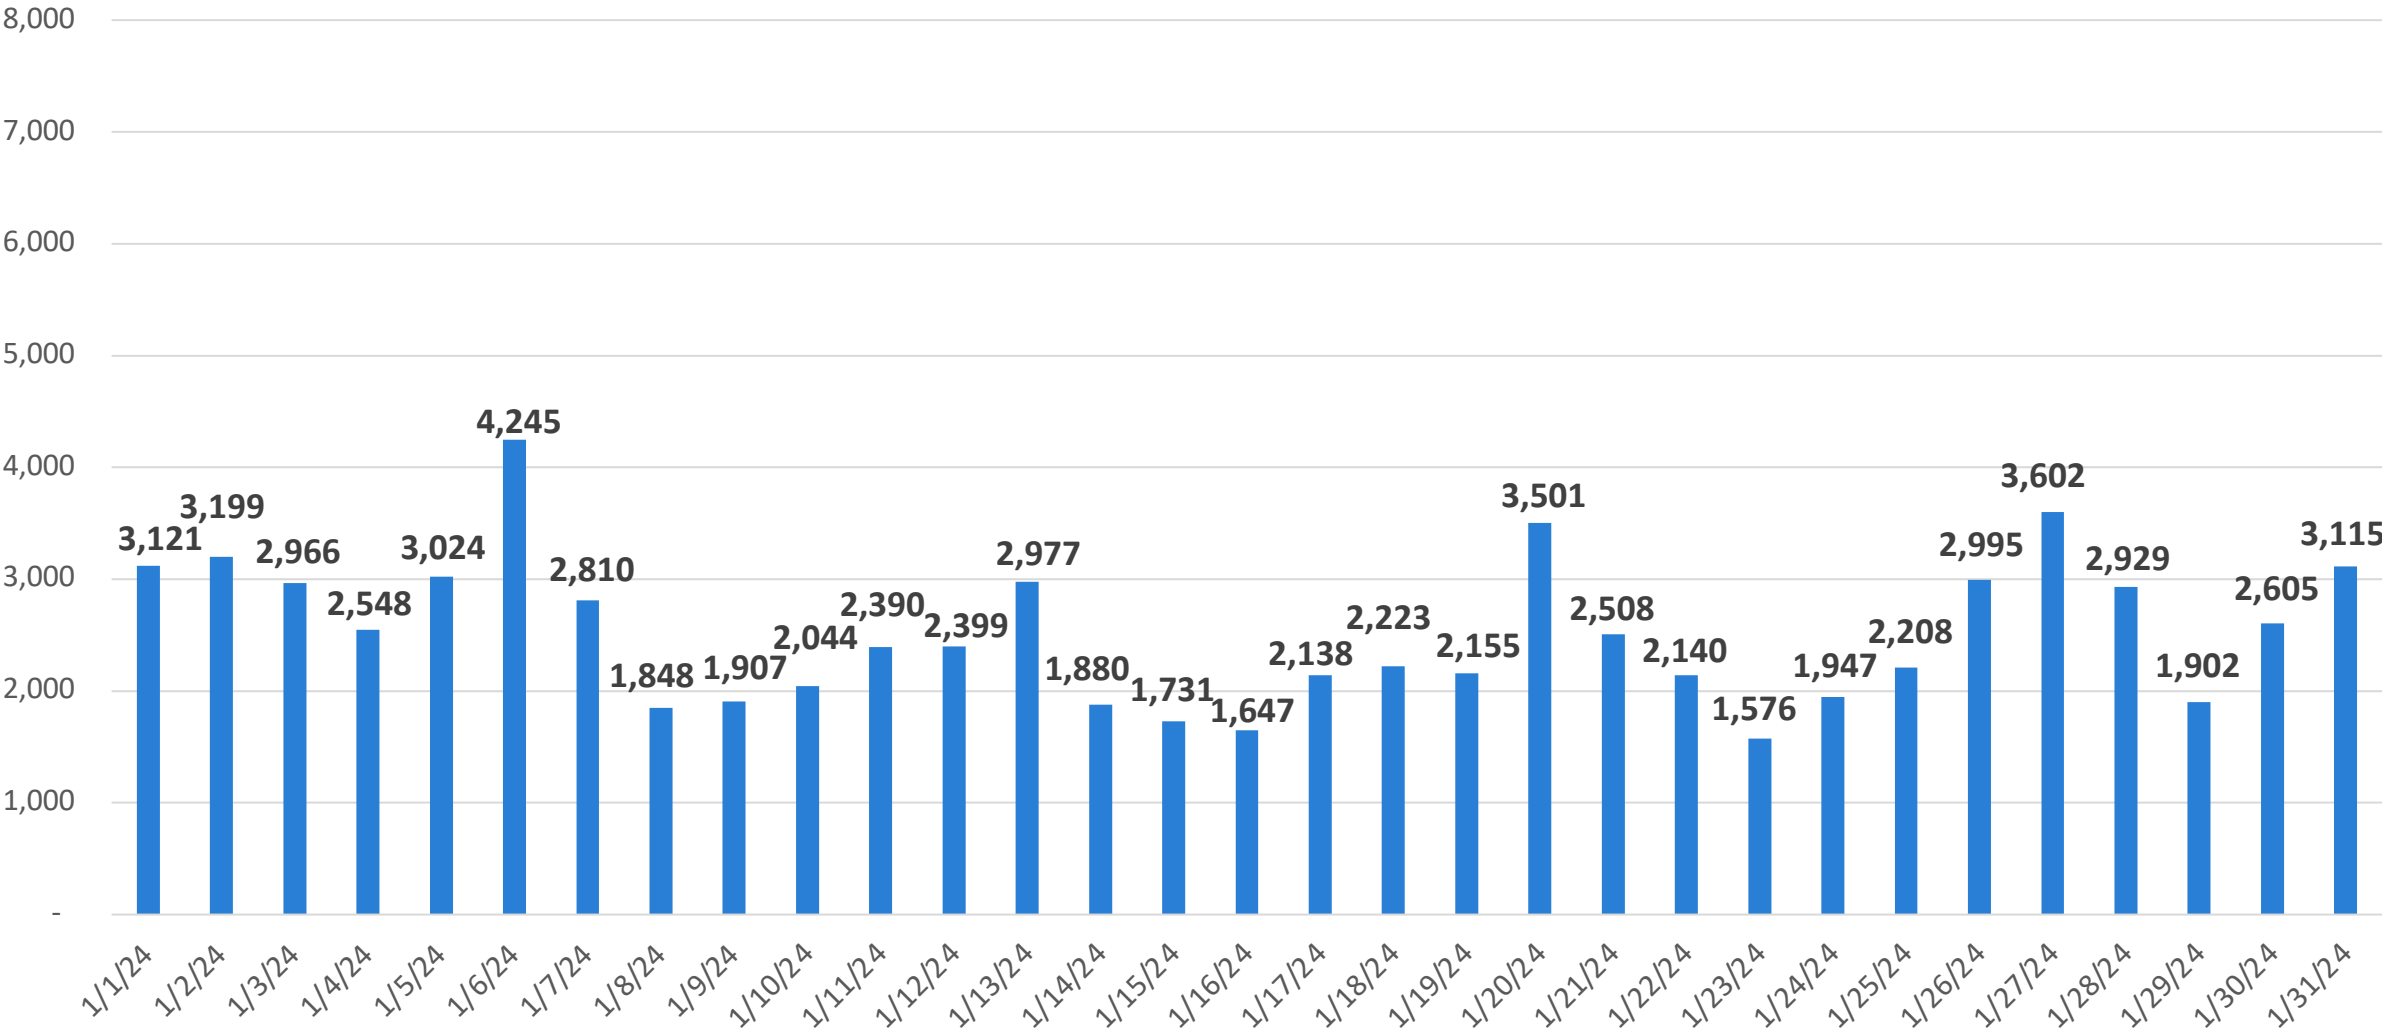

RideKC STREETCAR™

RIDERSHIP & PERFORMANCE

KC STREETCAR RIDERSHIP FACTS AS OF 1.31.24

- 2024 AVE. DAILY RIDERSHIP: 2,525
- TOTAL RIDERSHIP (2016-2024): 13,107,761
- 2024 TOTAL RIDERSHIP TO DATE: 78,280

MONTHLY RIDERSHIP: 78,280

RIDERSHIP COMPARISONS: 2016 - 2024