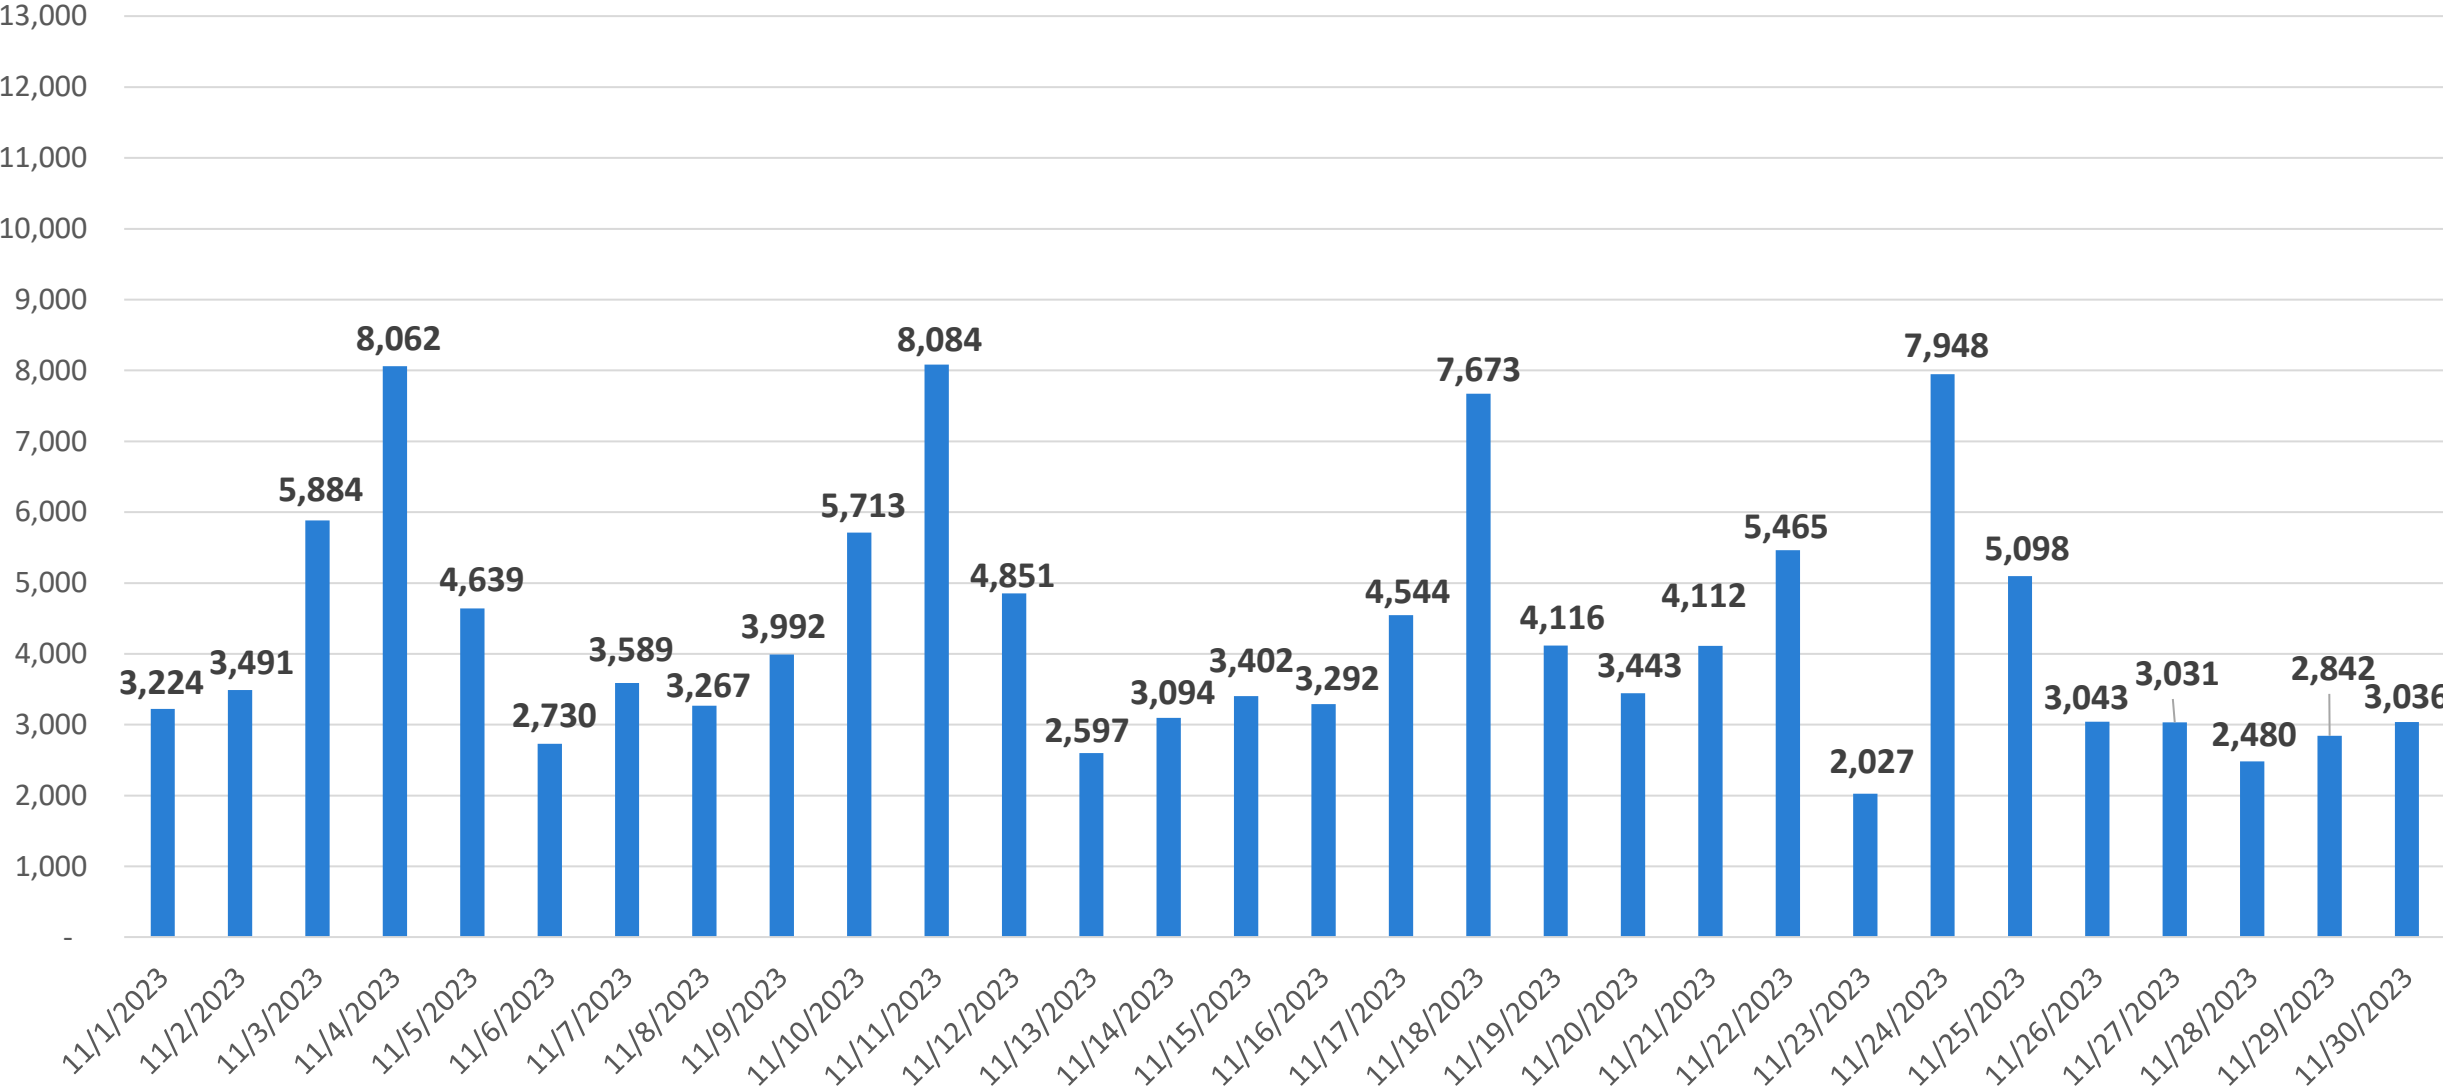

RideKC STREETCAR™

RIDERSHIP & PERFORMANCE

KC STREETCAR RIDERSHIP FACTS AS OF 11.30.23

- 2023 AVE. DAILY RIDERSHIP: **5,030**
- TOTAL RIDERSHIP (2016-2023): **12,877,349**
- 2023 TOTAL RIDERSHIP TO DATE: **1,680,083**

MONTHLY RIDERSHIP: 128,769

RIDERSHIP COMPARISONS: 2016 - 2023