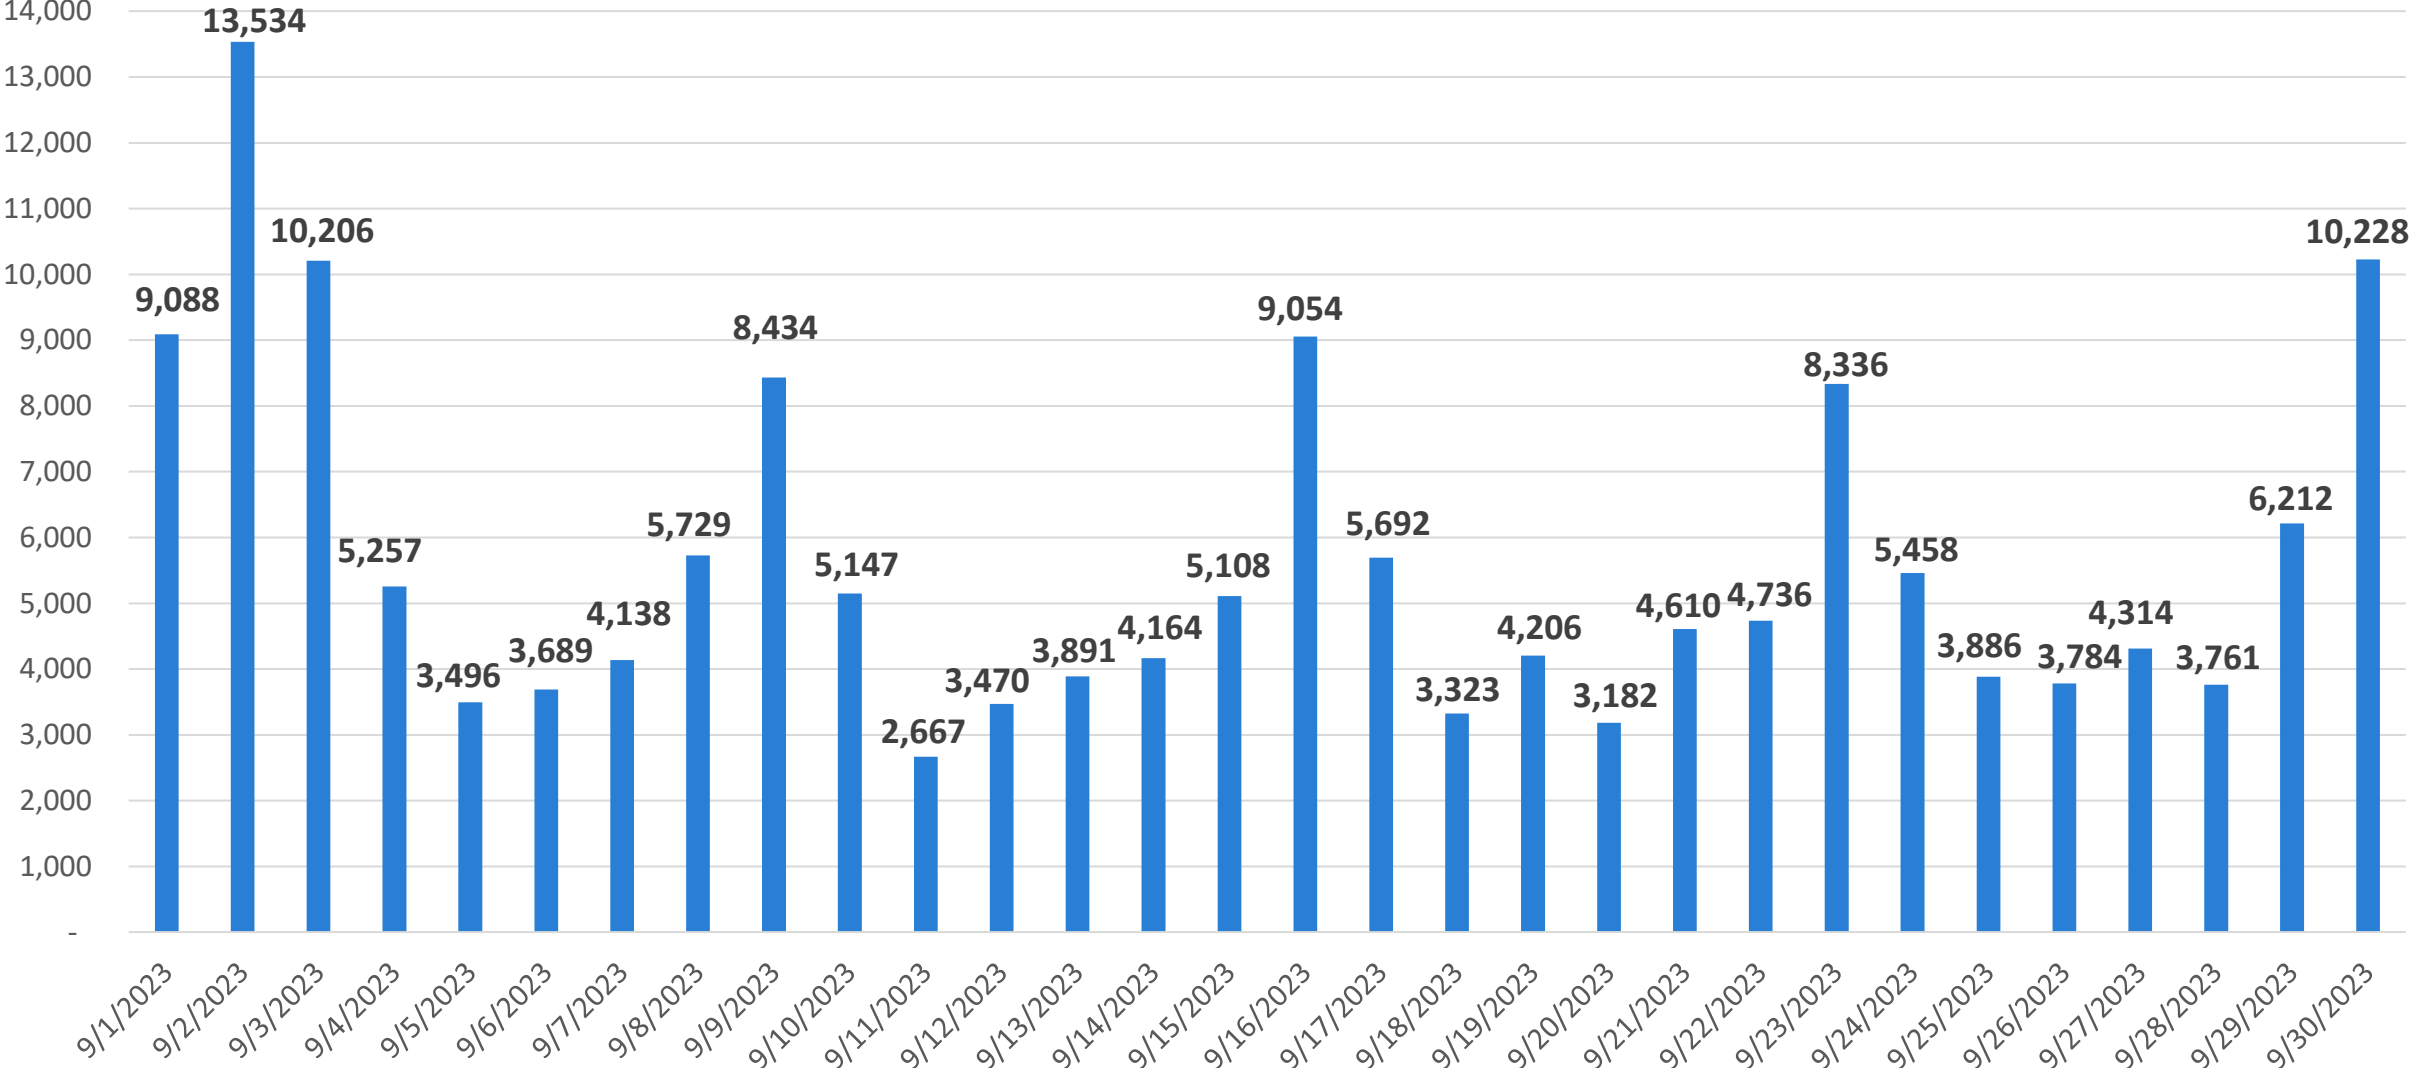

RideKC STREETCAR™

RIDERSHIP & PERFORMANCE

KC STREETCAR RIDERSHIP FACTS AS OF 9.30.23

- 2023 AVE. DAILY RIDERSHIP: 5,036
- TOTAL RIDERSHIP (2016-2023): 12,589,785
- 2023 TOTAL RIDERSHIP TO DATE: 1,392,519

MONTHLY RIDERSHIP: 168,800

RIDERSHIP COMPARISONS: 2016 - 2023