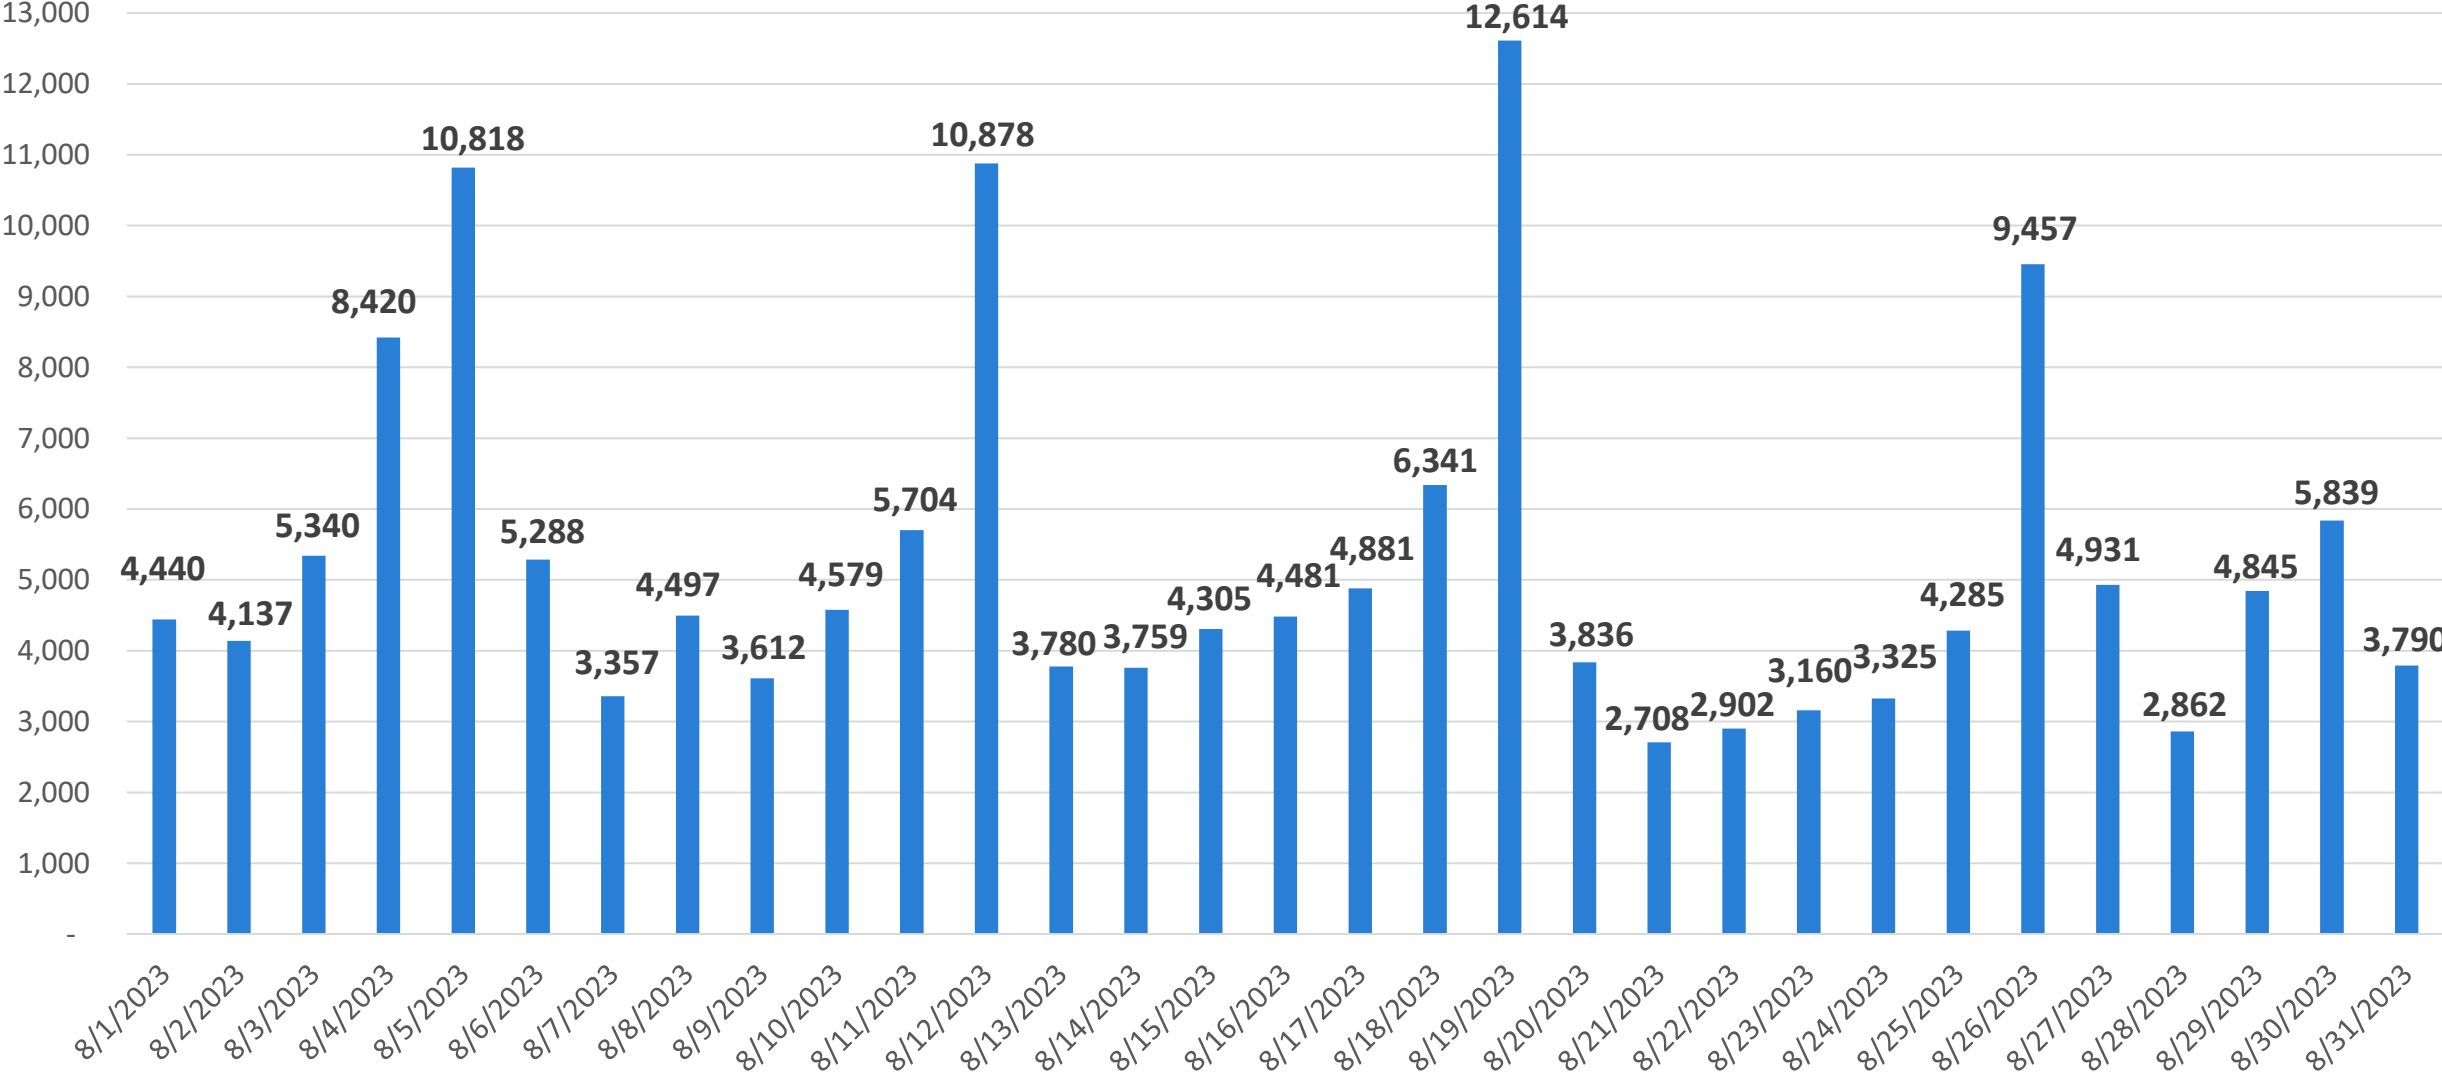

RideKC STREETCAR™

RIDERSHIP & PERFORMANCE

KC STREETCAR RIDERSHIP FACTS AS OF 8.30.23

- 2023 AVE. DAILY RIDERSHIP: 5,036
- TOTAL RIDERSHIP (2016-2023): 12,420,985
- 2023 TOTAL RIDERSHIP TO DATE: 1,223,719

MONTHLY RIDERSHIP: 163,171

RIDERSHIP COMPARISONS: 2016 - 2023