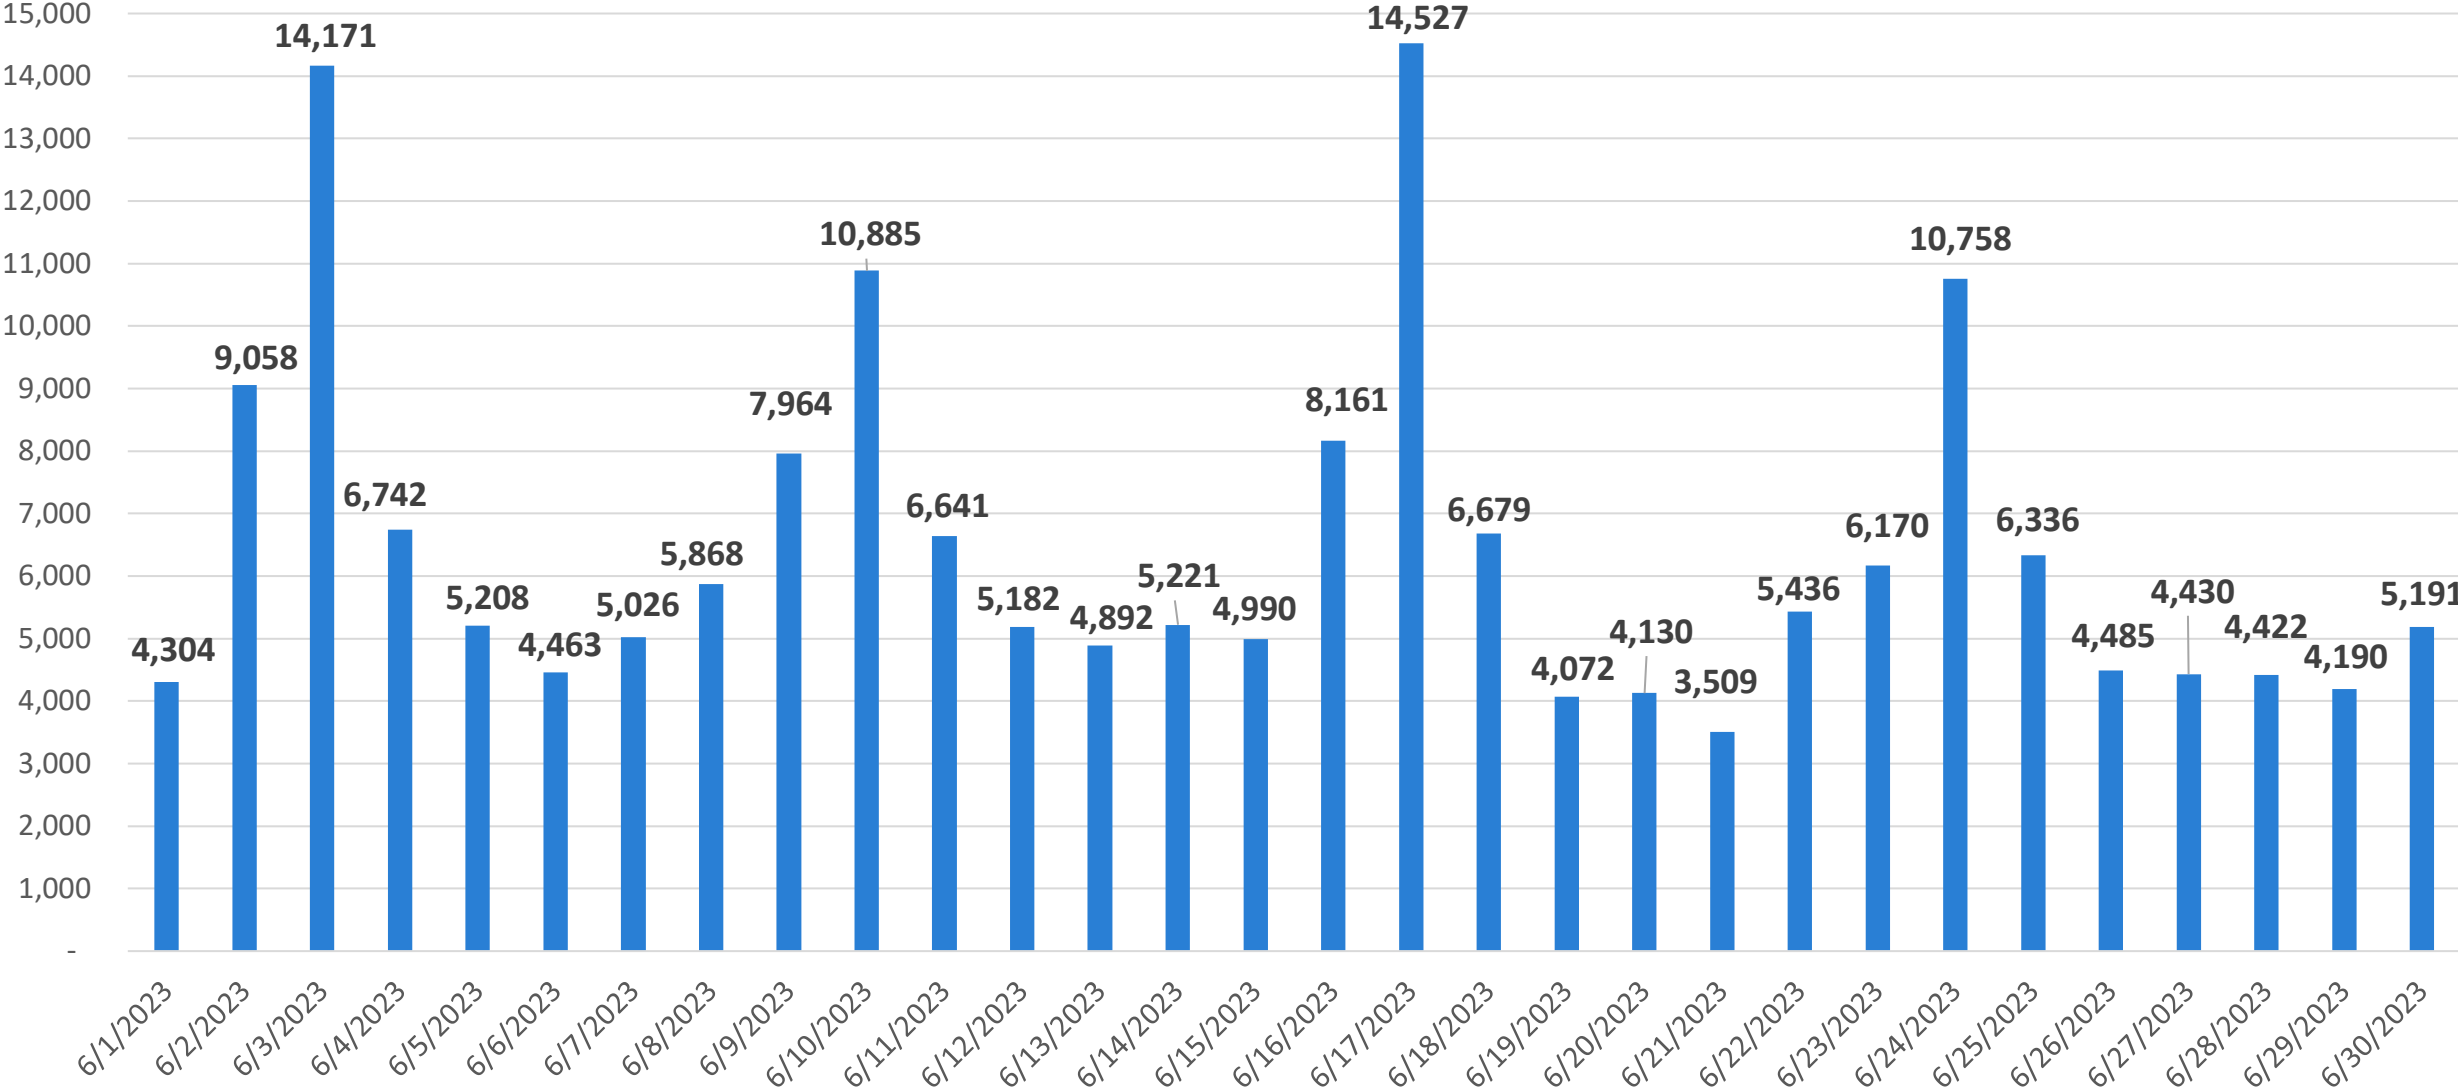

## RIDERSHIP & PERFORMANCE

# KC STREETCAR RIDERSHIP FACTS AS OF 6.30.23

---

- 2023 AVE. DAILY RIDERSHIP: **5,267**
- TOTAL RIDERSHIP (2016-2023): **12,150,655**
- 2023 TOTAL RIDERSHIP TO DATE: **953,389**

# MONTHLY RIDERSHIP: 193,111

# RIDERSHIP COMPARISONS: 2016 - 2023