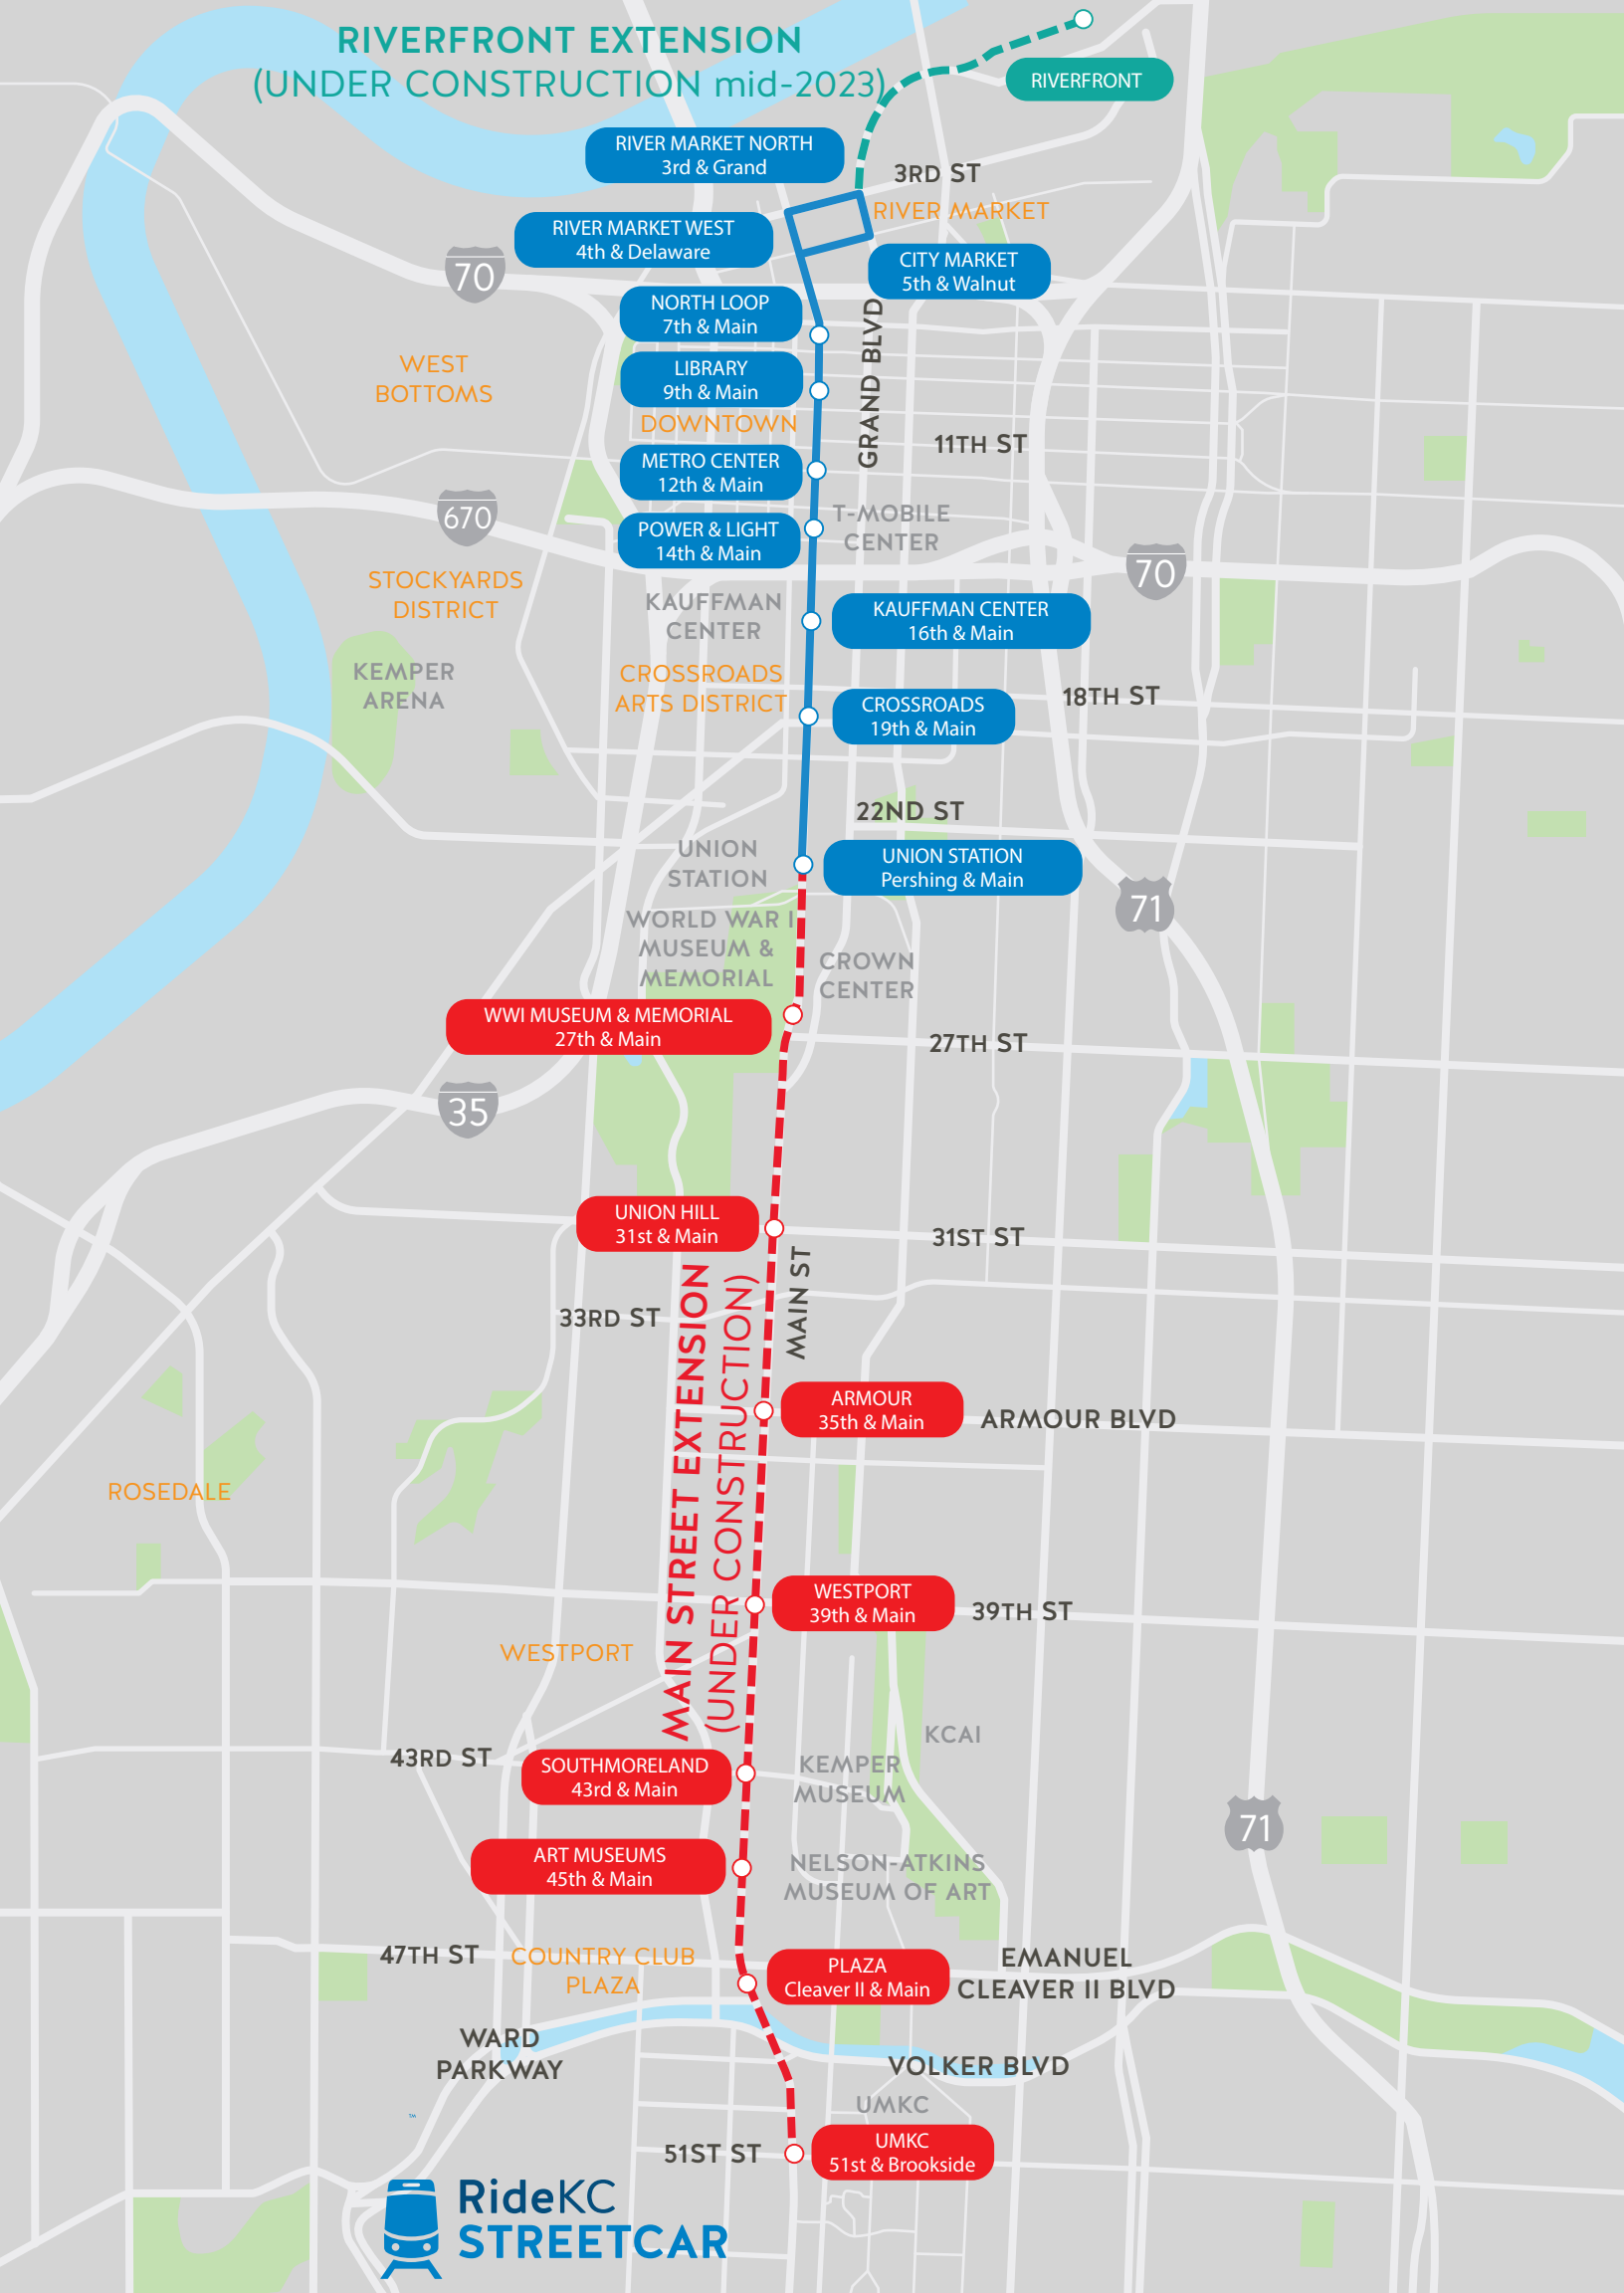

RIVERFRONT EXTENSION (UNDER CONSTRUCTION mid-2023)

RIVER MARKET NORTH
3rd & Grand

RIVER MARKET WEST
4th & Delaware

NORTH LOOP
7th & Main

LIBRARY
9th & Main

DOWNTOWN

METRO CENTER
12th & Main

POWER & LIGHT
14th & Main

KAUFFMAN CENTER

CROSSROADS
ARTS DISTRICT

UNION
STATION

WORLD WAR I
MUSEUM &
MEMORIAL

WWI MUSEUM & MEMORIAL
27th & Main

UNION HILL
31st & Main

MAIN STREET EXTENSION
(UNDER CONSTRUCTION)

MAIN ST

ARMOUR
35th & Main

WESTPORT
39th & Main

SOUTHMORELAND
43rd & Main

ART MUSEUMS
45th & Main

PLAZA
Cleaver II & Main

UMKC
51st & Brookside

RIVERFRONT

3RD ST

RIVER MARKET

CITY MARKET
5th & Walnut

GRAND BLVD

11TH ST

T-MOBILE
CENTER

KAUFFMAN CENTER
16th & Main

CROSSROADS
19th & Main

22ND ST