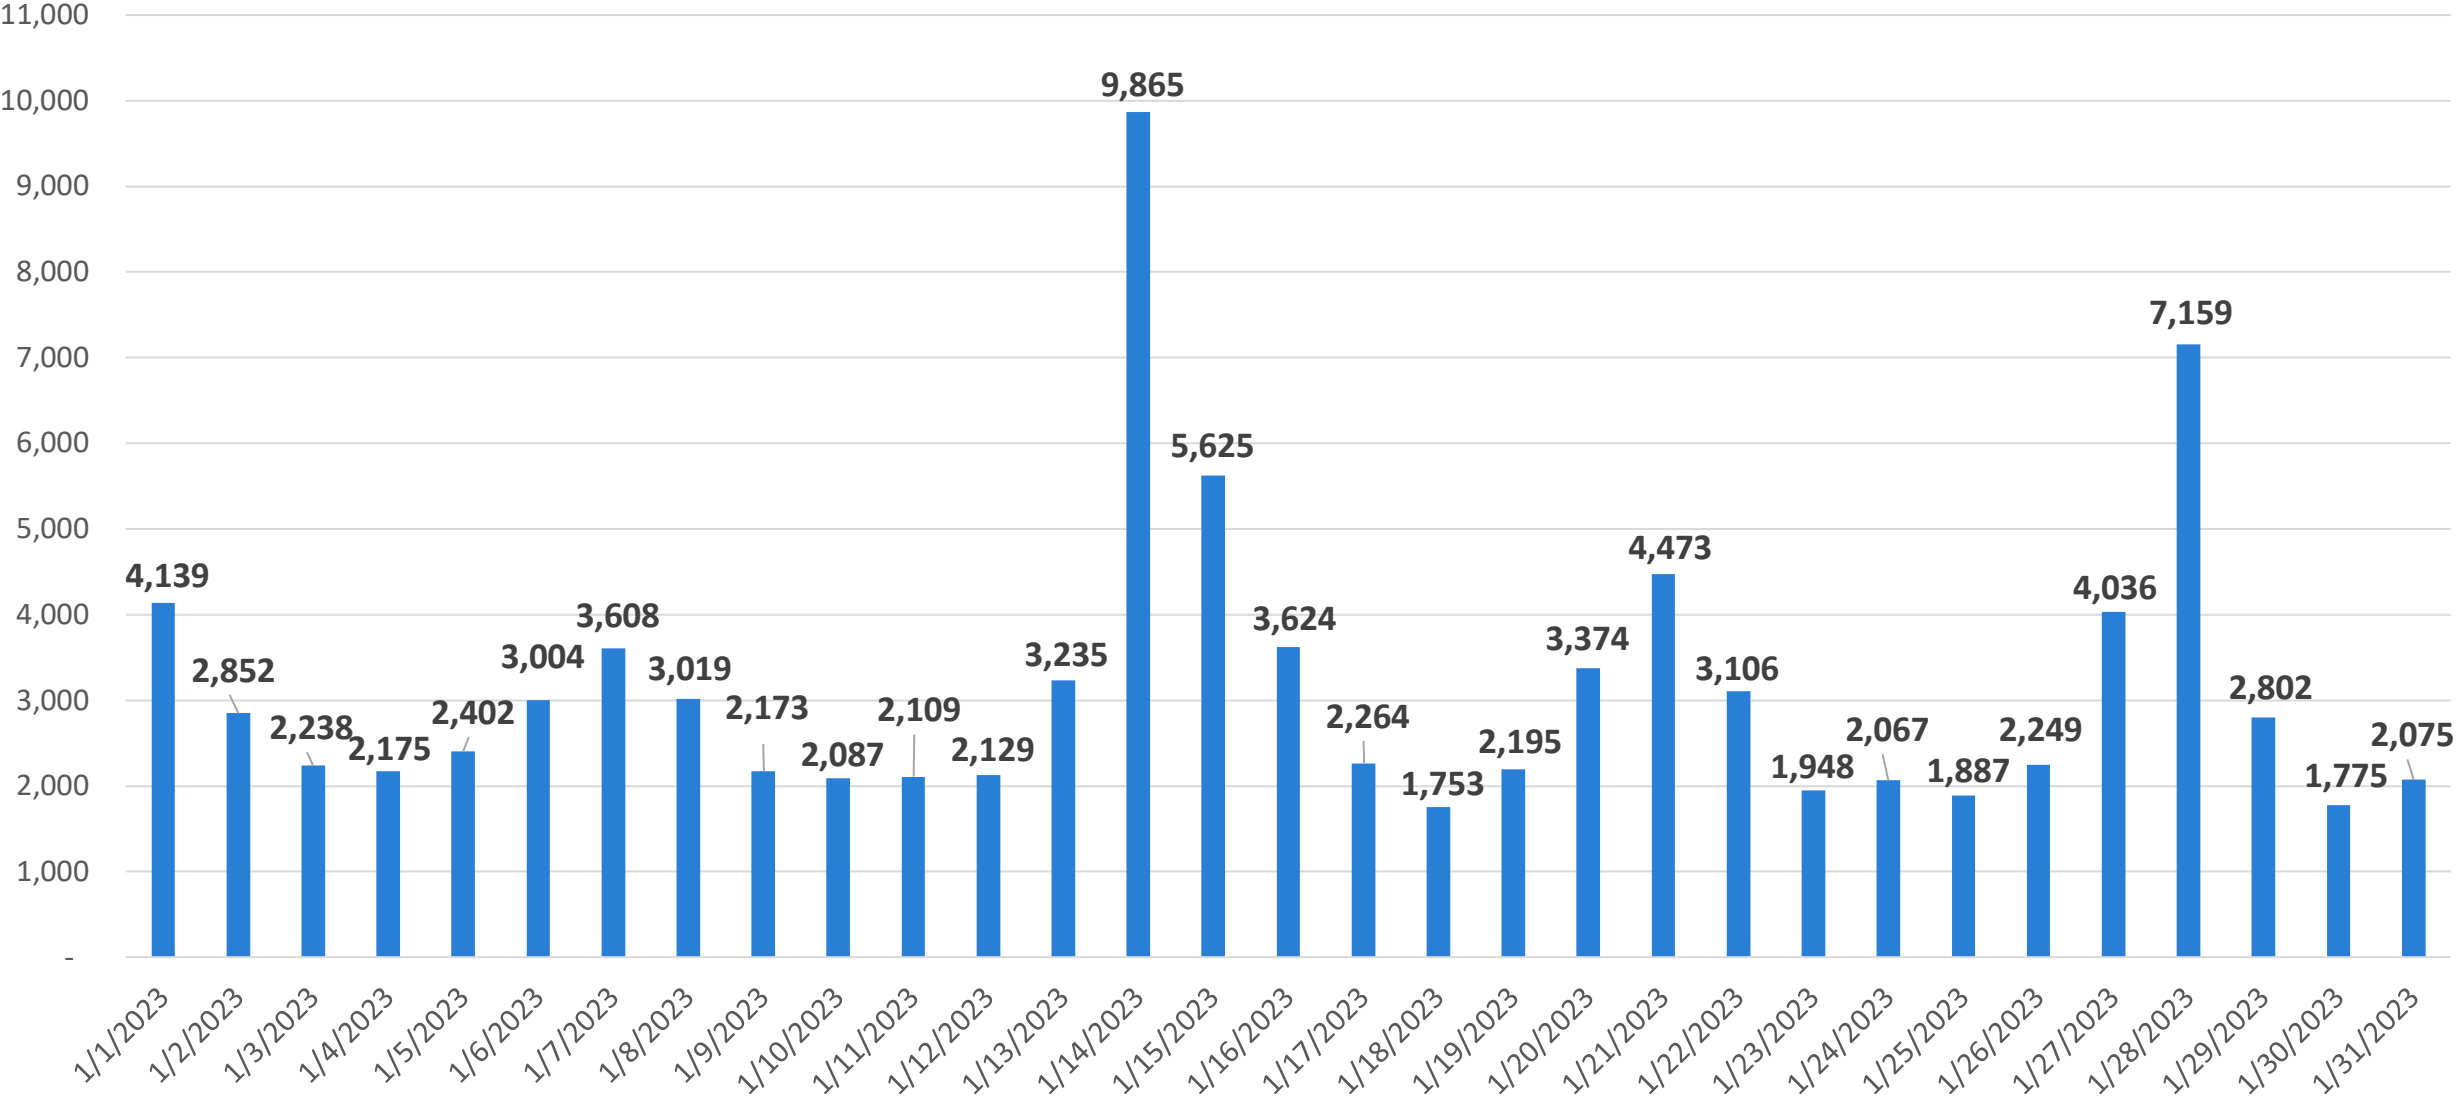

RideKC STREETCAR™

RIDERSHIP & PERFORMANCE

KC STREETCAR RIDERSHIP FACTS AS OF 1.31.23

- 2023 AVE. DAILY RIDERSHIP: **3,143**
- TOTAL RIDERSHIP (2016-2023): **12,294,713**
- 2023 TOTAL RIDERSHIP TO DATE: **97,447**

MONTHLY RIDERSHIP: 97,447

RIDERSHIP COMPARISONS: 2016 - 2023

KC STREETCAR RIDERSHIP RECOVERY