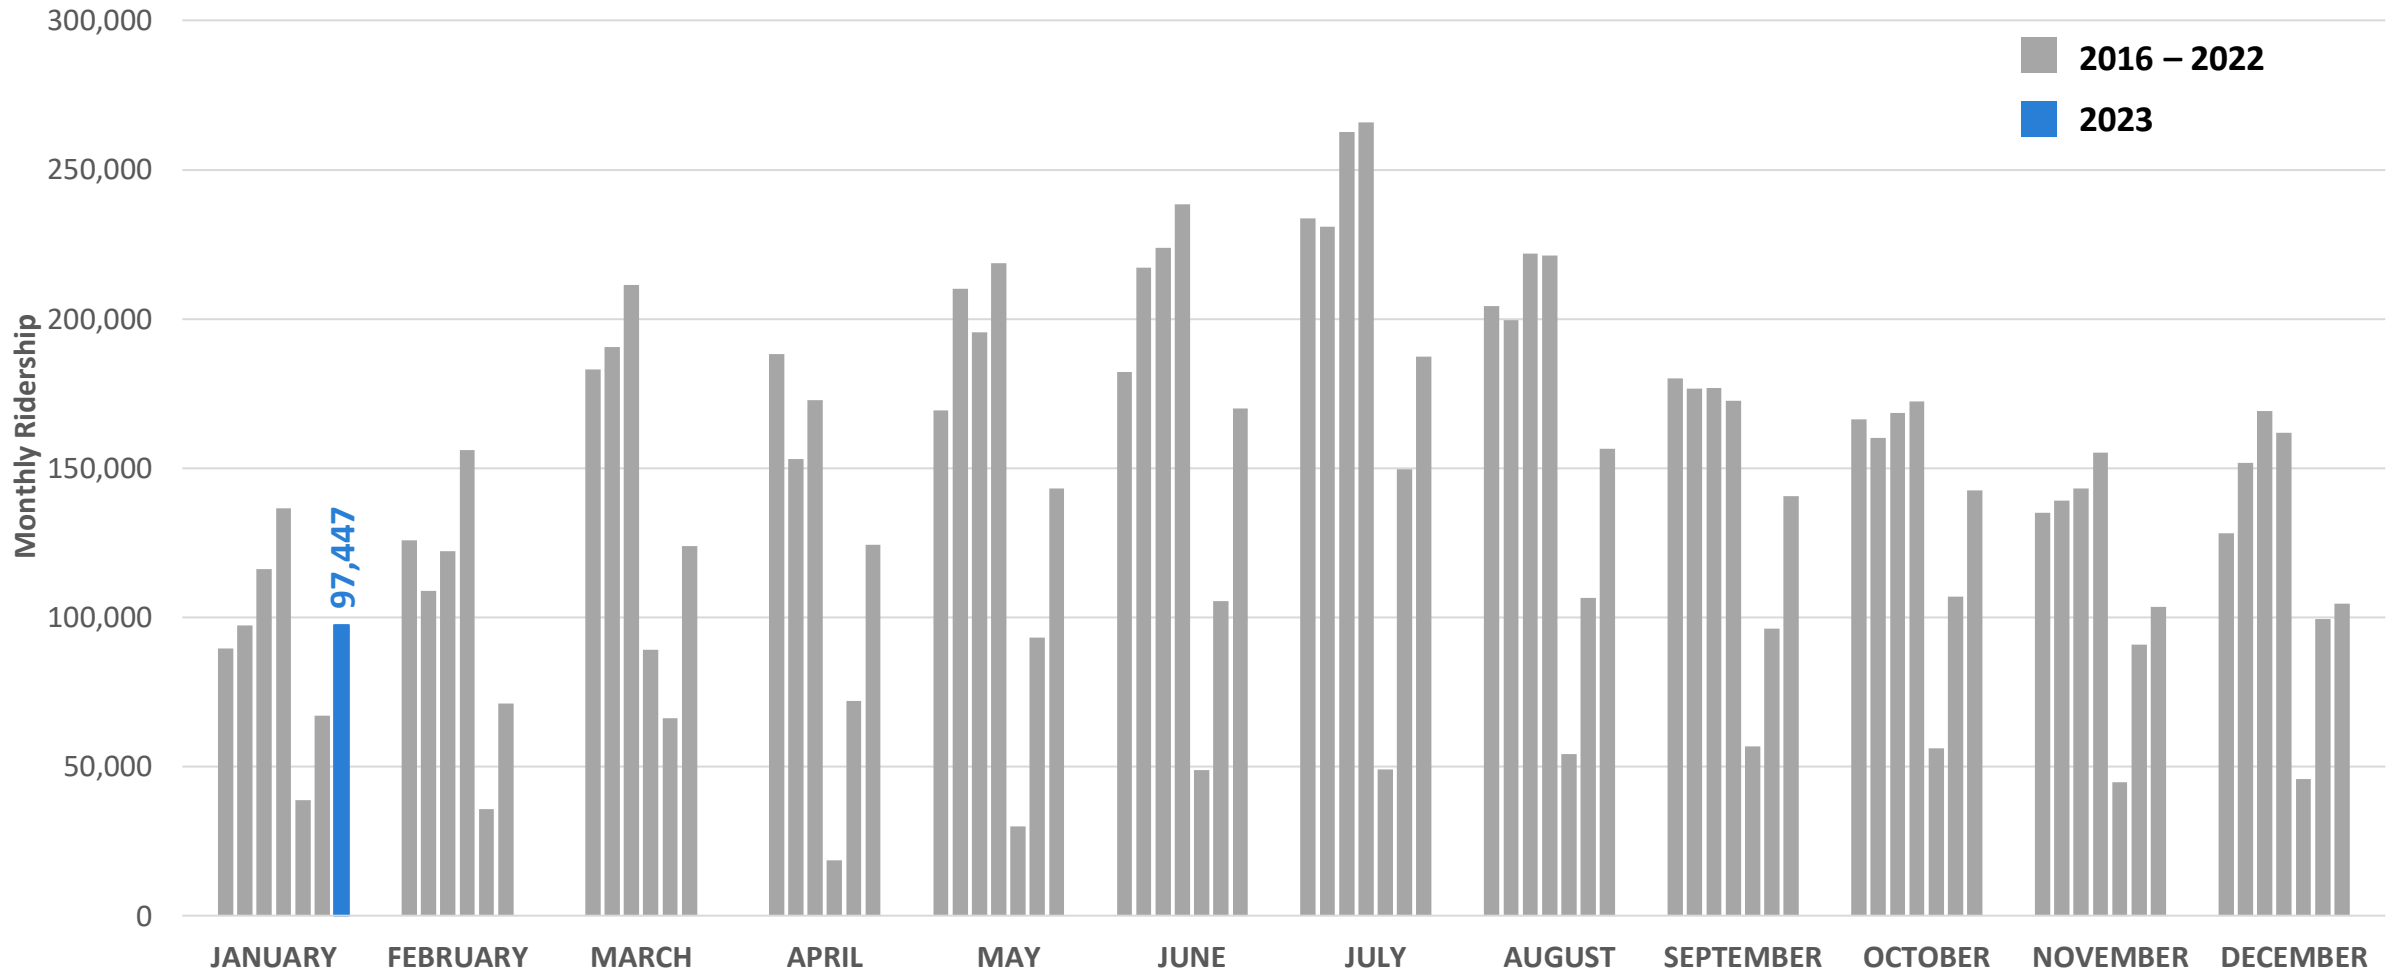

RideKC STREETCAR™

RIDERSHIP & PERFORMANCE

KC STREETCAR RIDERSHIP FACTS AS OF 1.31.23

- 2023 AVE. DAILY RIDERSHIP: **3,143**
- TOTAL RIDERSHIP (2016-2023): **12,294,713**
- 2023 TOTAL RIDERSHIP TO DATE: **97,447**

MONTHLY RIDERSHIP: 97,447

RIDERSHIP COMPARISONS: 2016 - 2023

KC STREETCAR RIDERSHIP RECOVERY