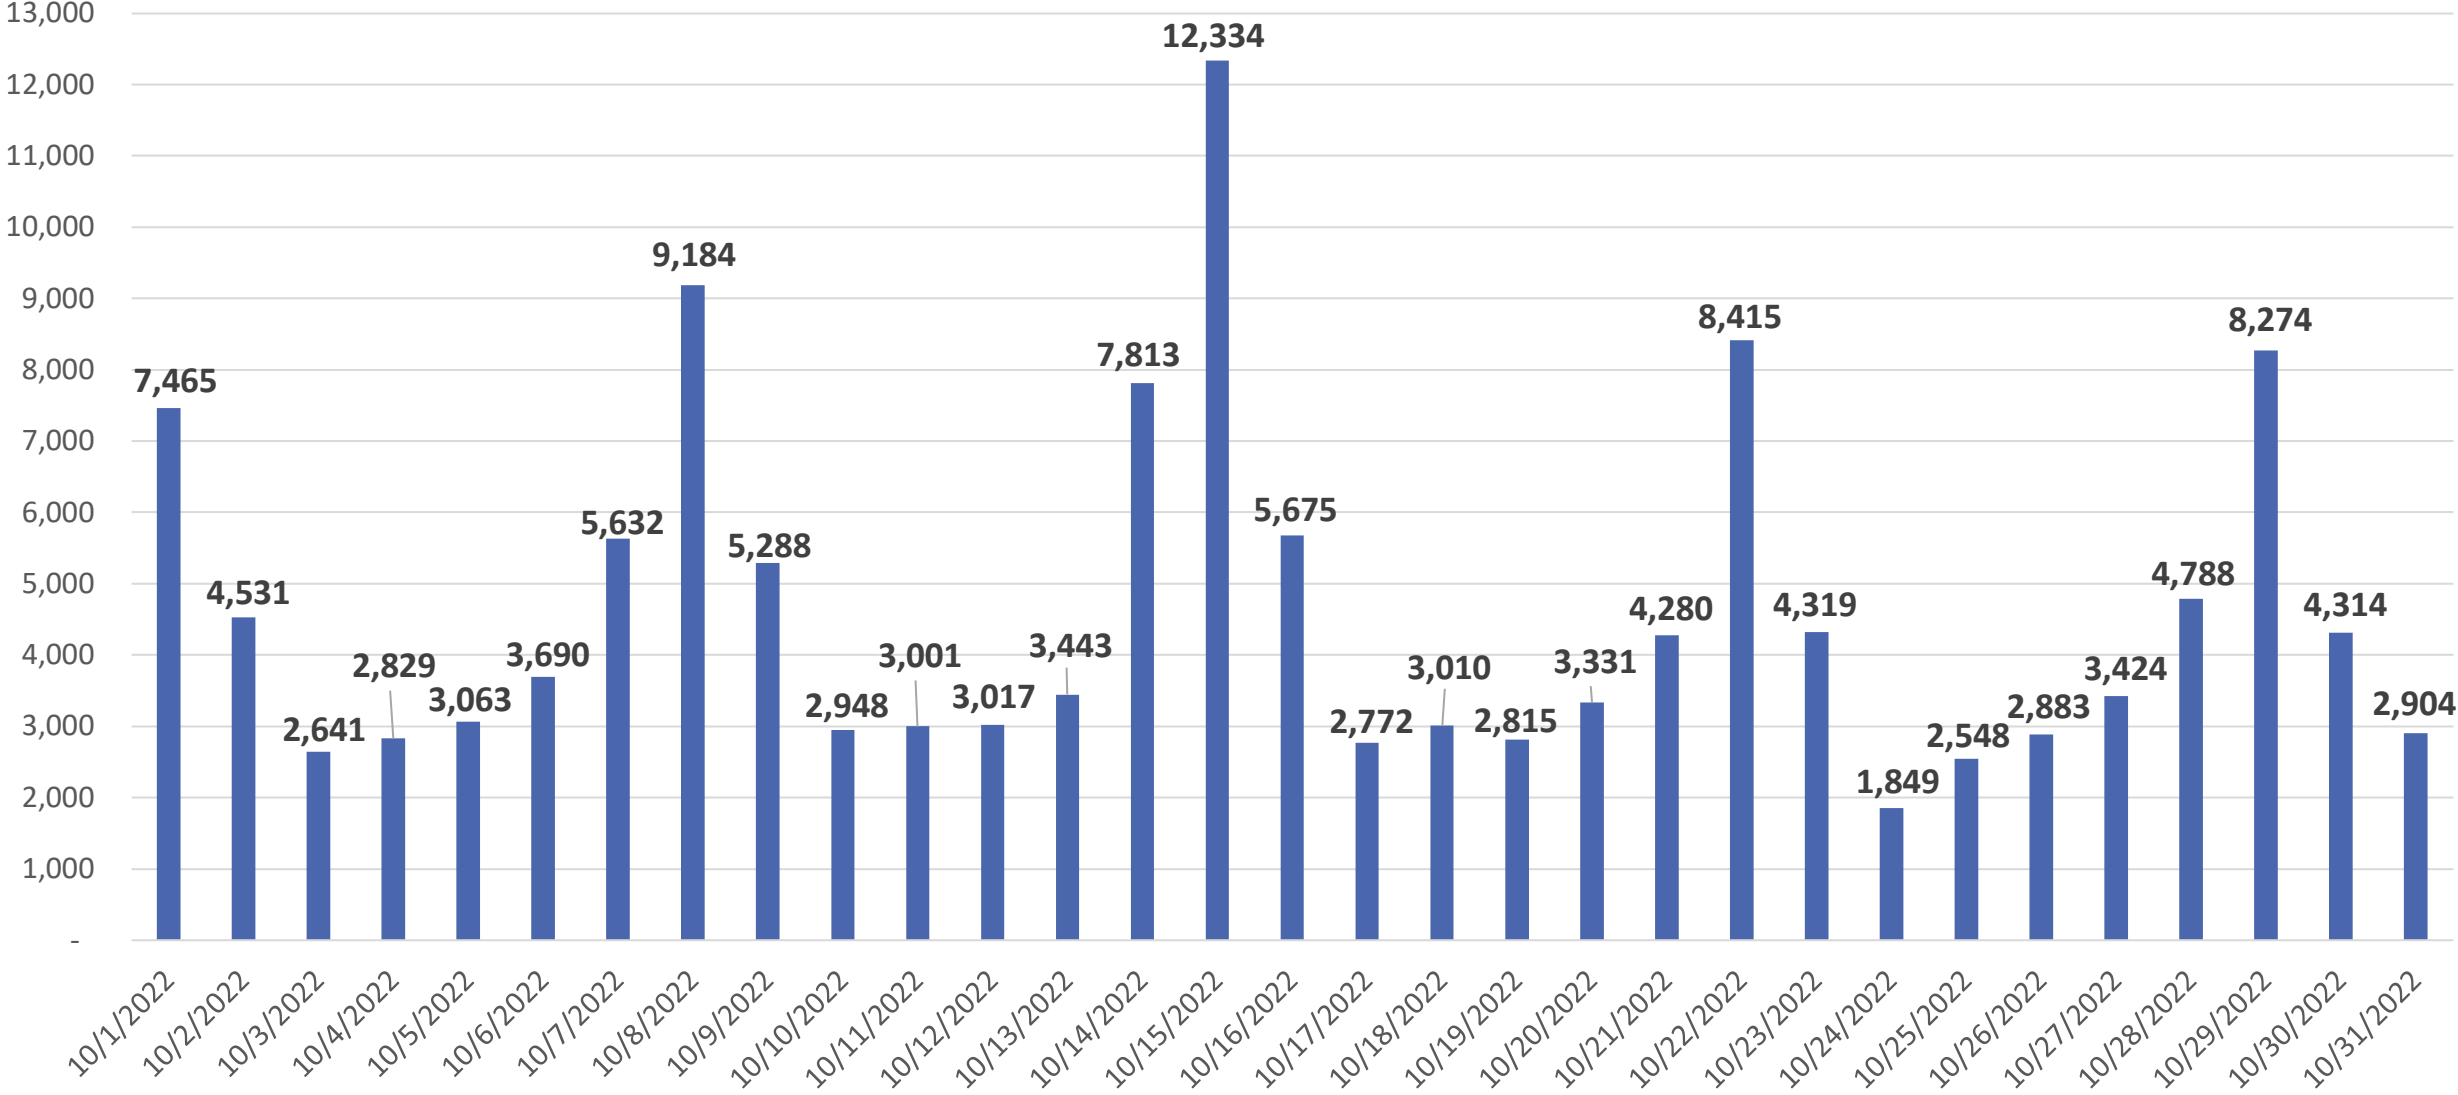

# KC STREETCAR RIDERSHIP FACTS AS OF 10.31.22

---

- 2022 AVE. DAILY RIDERSHIP: **4,364**
- TOTAL RIDERSHIP (2016-2022): **10,989,102**
- 2022 TOTAL RIDERSHIP TO DATE: **1,326,733**

# MONTHLY RIDERSHIP: 142,479

# RIDERSHIP COMPARISONS: 2016 - 2022

# KC STREETCAR RIDERSHIP RECOVERY