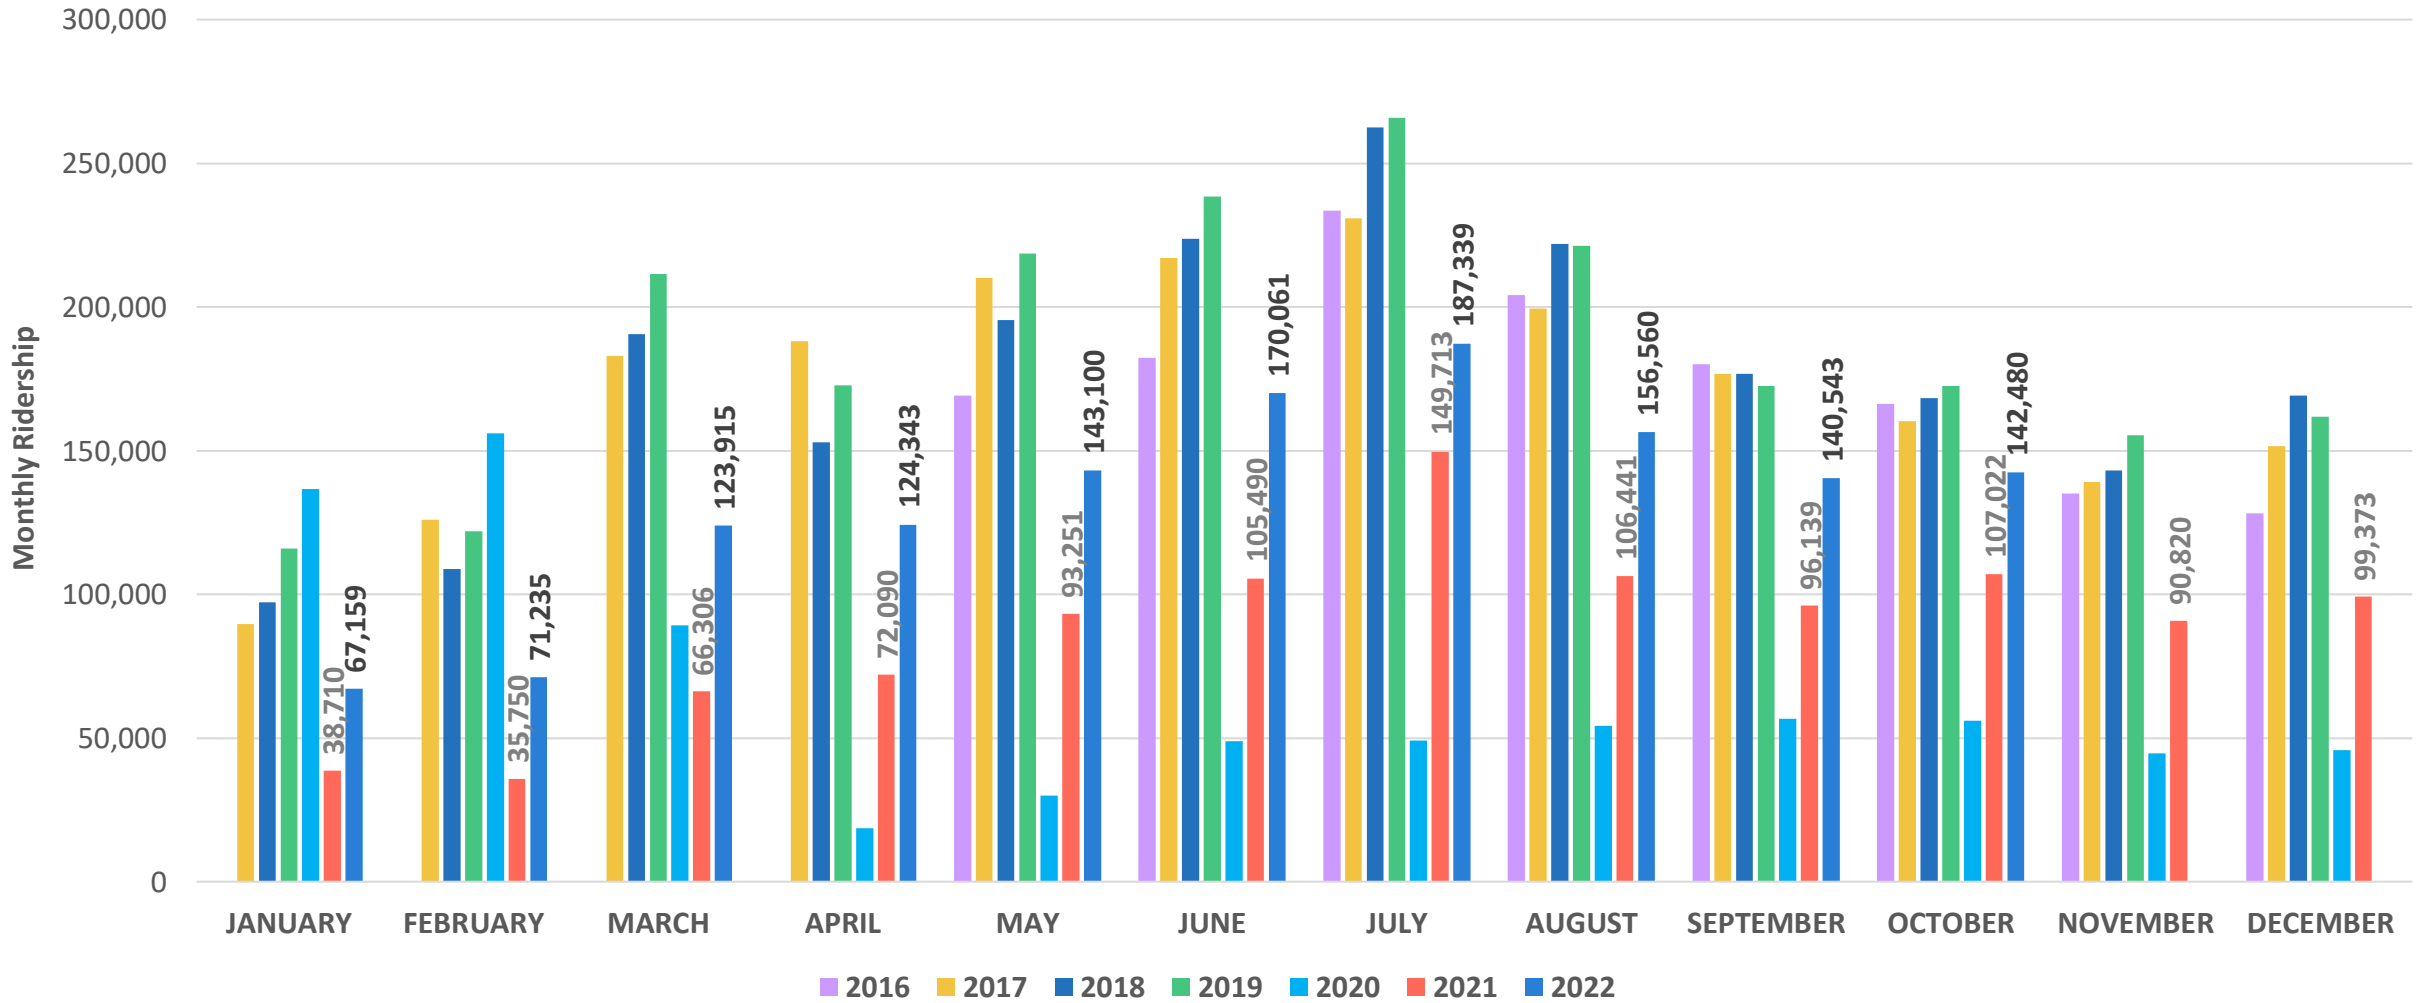

# KC STREETCAR RIDERSHIP FACTS AS OF 10.31.22

---

- 2022 AVE. DAILY RIDERSHIP: **4,364**
- TOTAL RIDERSHIP (2016-2022): **10,989,102**
- 2022 TOTAL RIDERSHIP TO DATE: **1,326,733**

# MONTHLY RIDERSHIP: 142,479

# RIDERSHIP COMPARISONS: 2016 - 2022