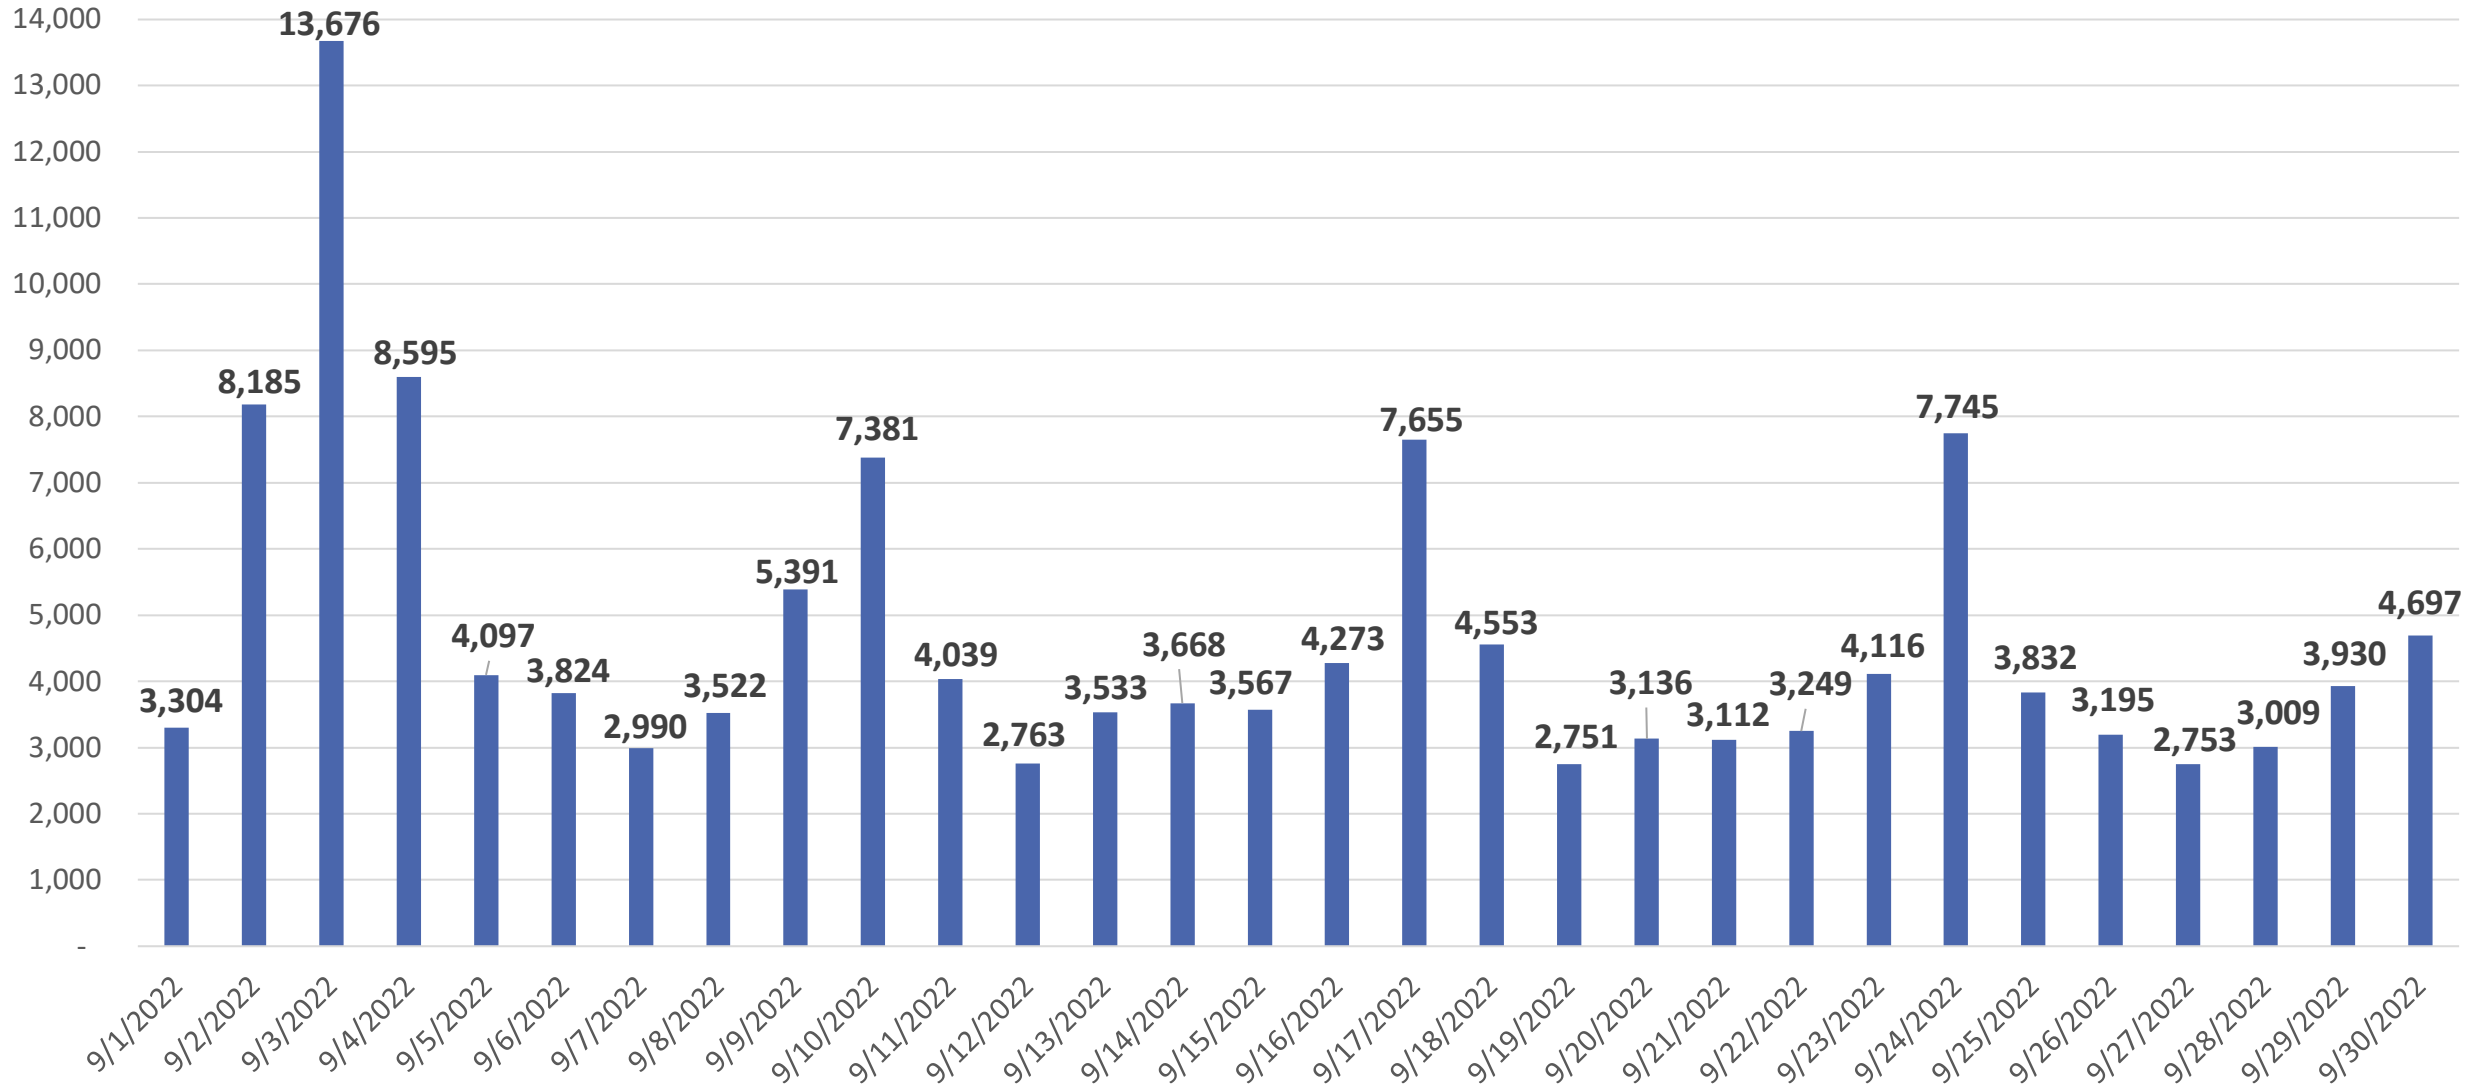

RideKC STREETCAR™

RIDERSHIP & PERFORMANCE

KC STREETCAR RIDERSHIP FACTS AS OF 9.30.22

- 2022 AVE. DAILY RIDERSHIP: 4,338
- TOTAL RIDERSHIP (2016-2022): 10,846,622
- 2022 TOTAL RIDERSHIP TO DATE: 1,184,253

SEPTEMBER RIDERSHIP: 140,541

RIDERSHIP COMPARISONS: 2016 - 2022

KC STREETCAR RIDERSHIP RECOVERY