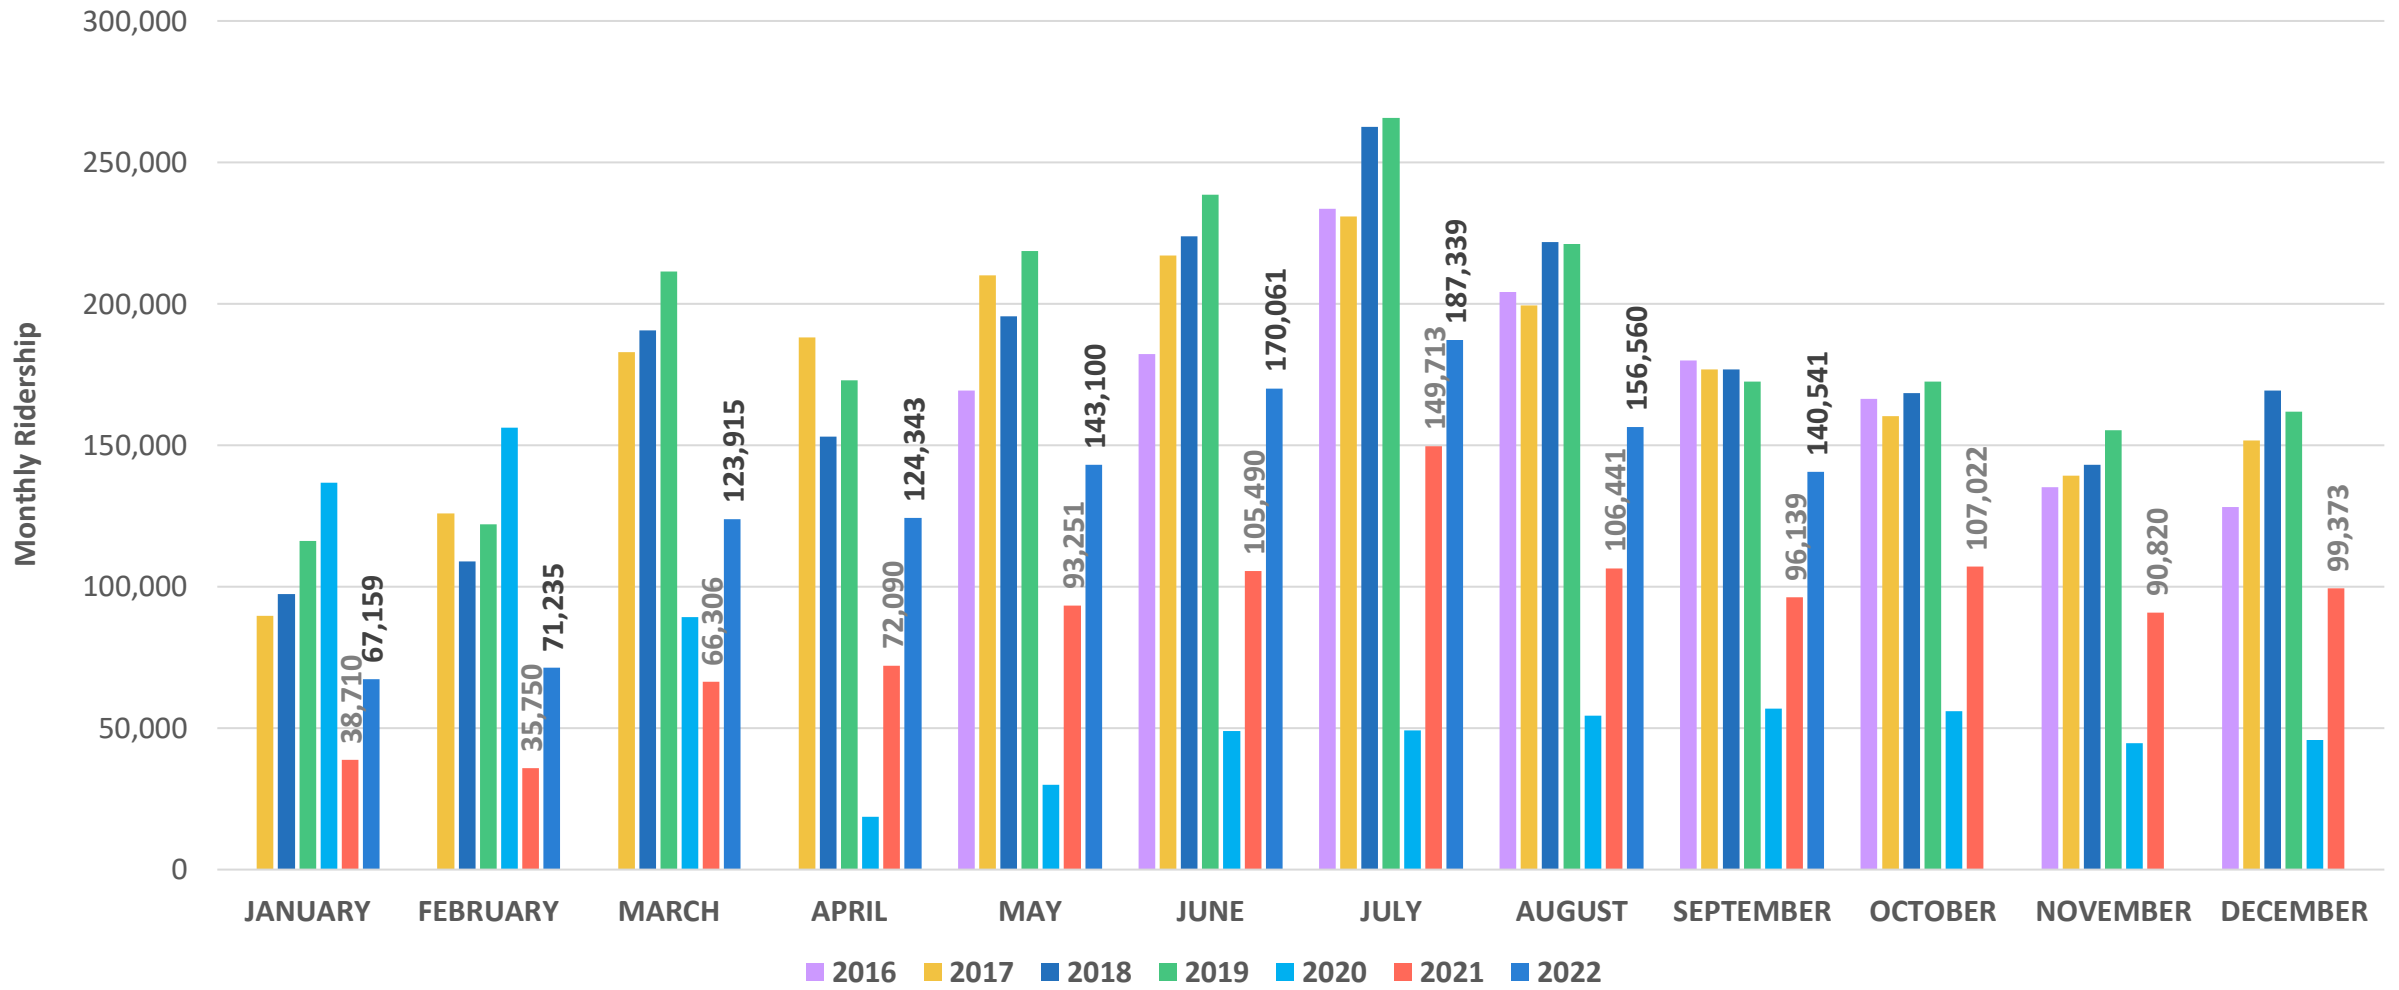

RideKC STREETCAR™

RIDERSHIP & PERFORMANCE

KC STREETCAR RIDERSHIP FACTS AS OF 9.30.22

- 2022 AVE. DAILY RIDERSHIP: 4,338
- TOTAL RIDERSHIP (2016-2022): 10,846,622
- 2022 TOTAL RIDERSHIP TO DATE: 1,184,253

SEPTEMBER RIDERSHIP: 140,541

RIDERSHIP COMPARISONS: 2016 - 2022

KC STREETCAR RIDERSHIP RECOVERY