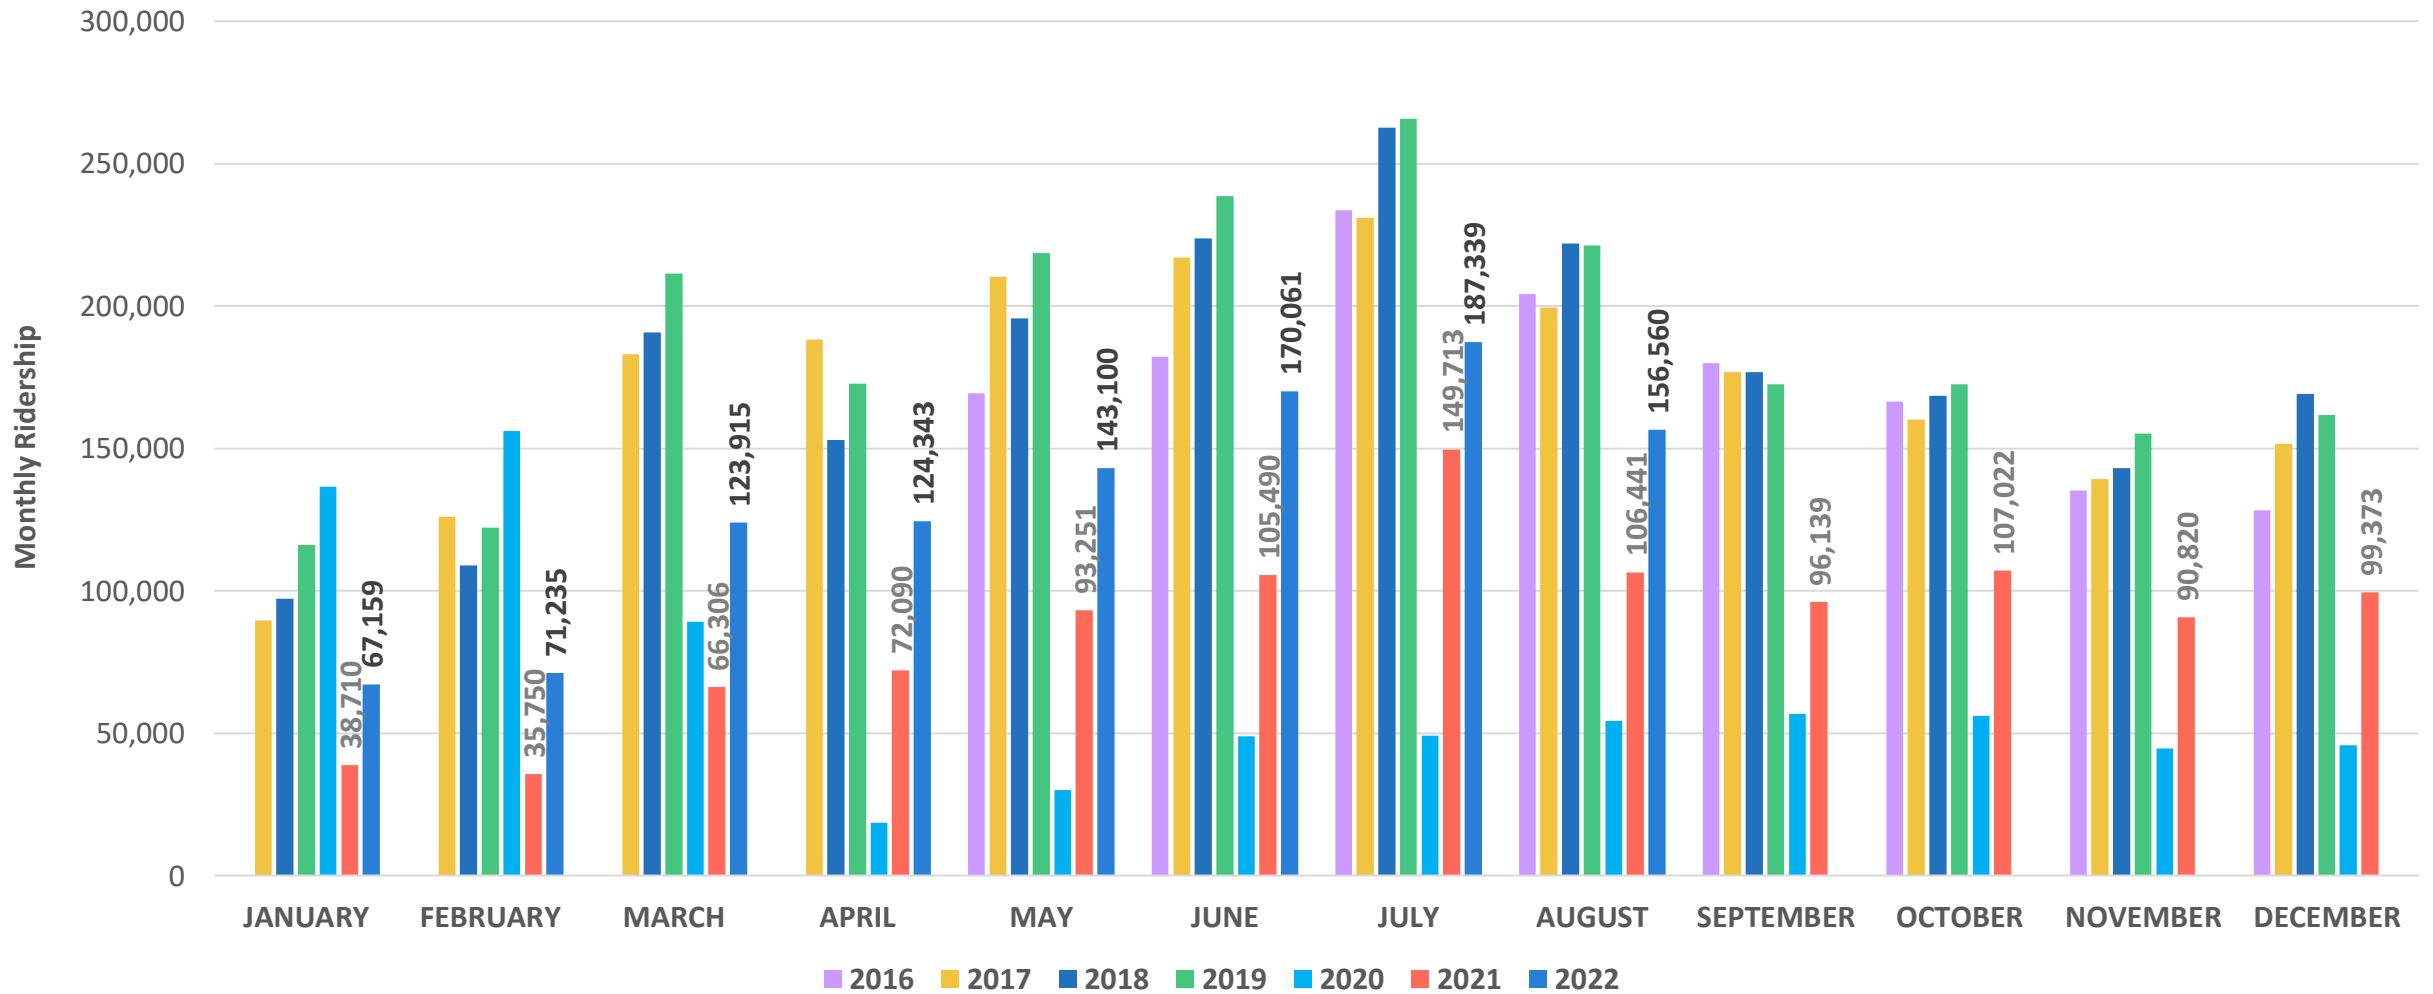

RideKC STREETCAR™

RIDERSHIP & PERFORMANCE

KC STREETCAR RIDERSHIP FACTS AS OF 8.31.22

- 2022 AVE. DAILY RIDERSHIP: 4,295
- JULY AVE. DAILY RIDERSHIP: 5,050
- TOTAL RIDERSHIP (2016-2022): 10,706,081
- 2022 TOTAL RIDERSHIP TO DATE: 1,043,712

AUGUST RIDERSHIP: 156,560

RIDERSHIP COMPARISONS: 2016 - 2022

KC STREETCAR RIDERSHIP RECOVERY