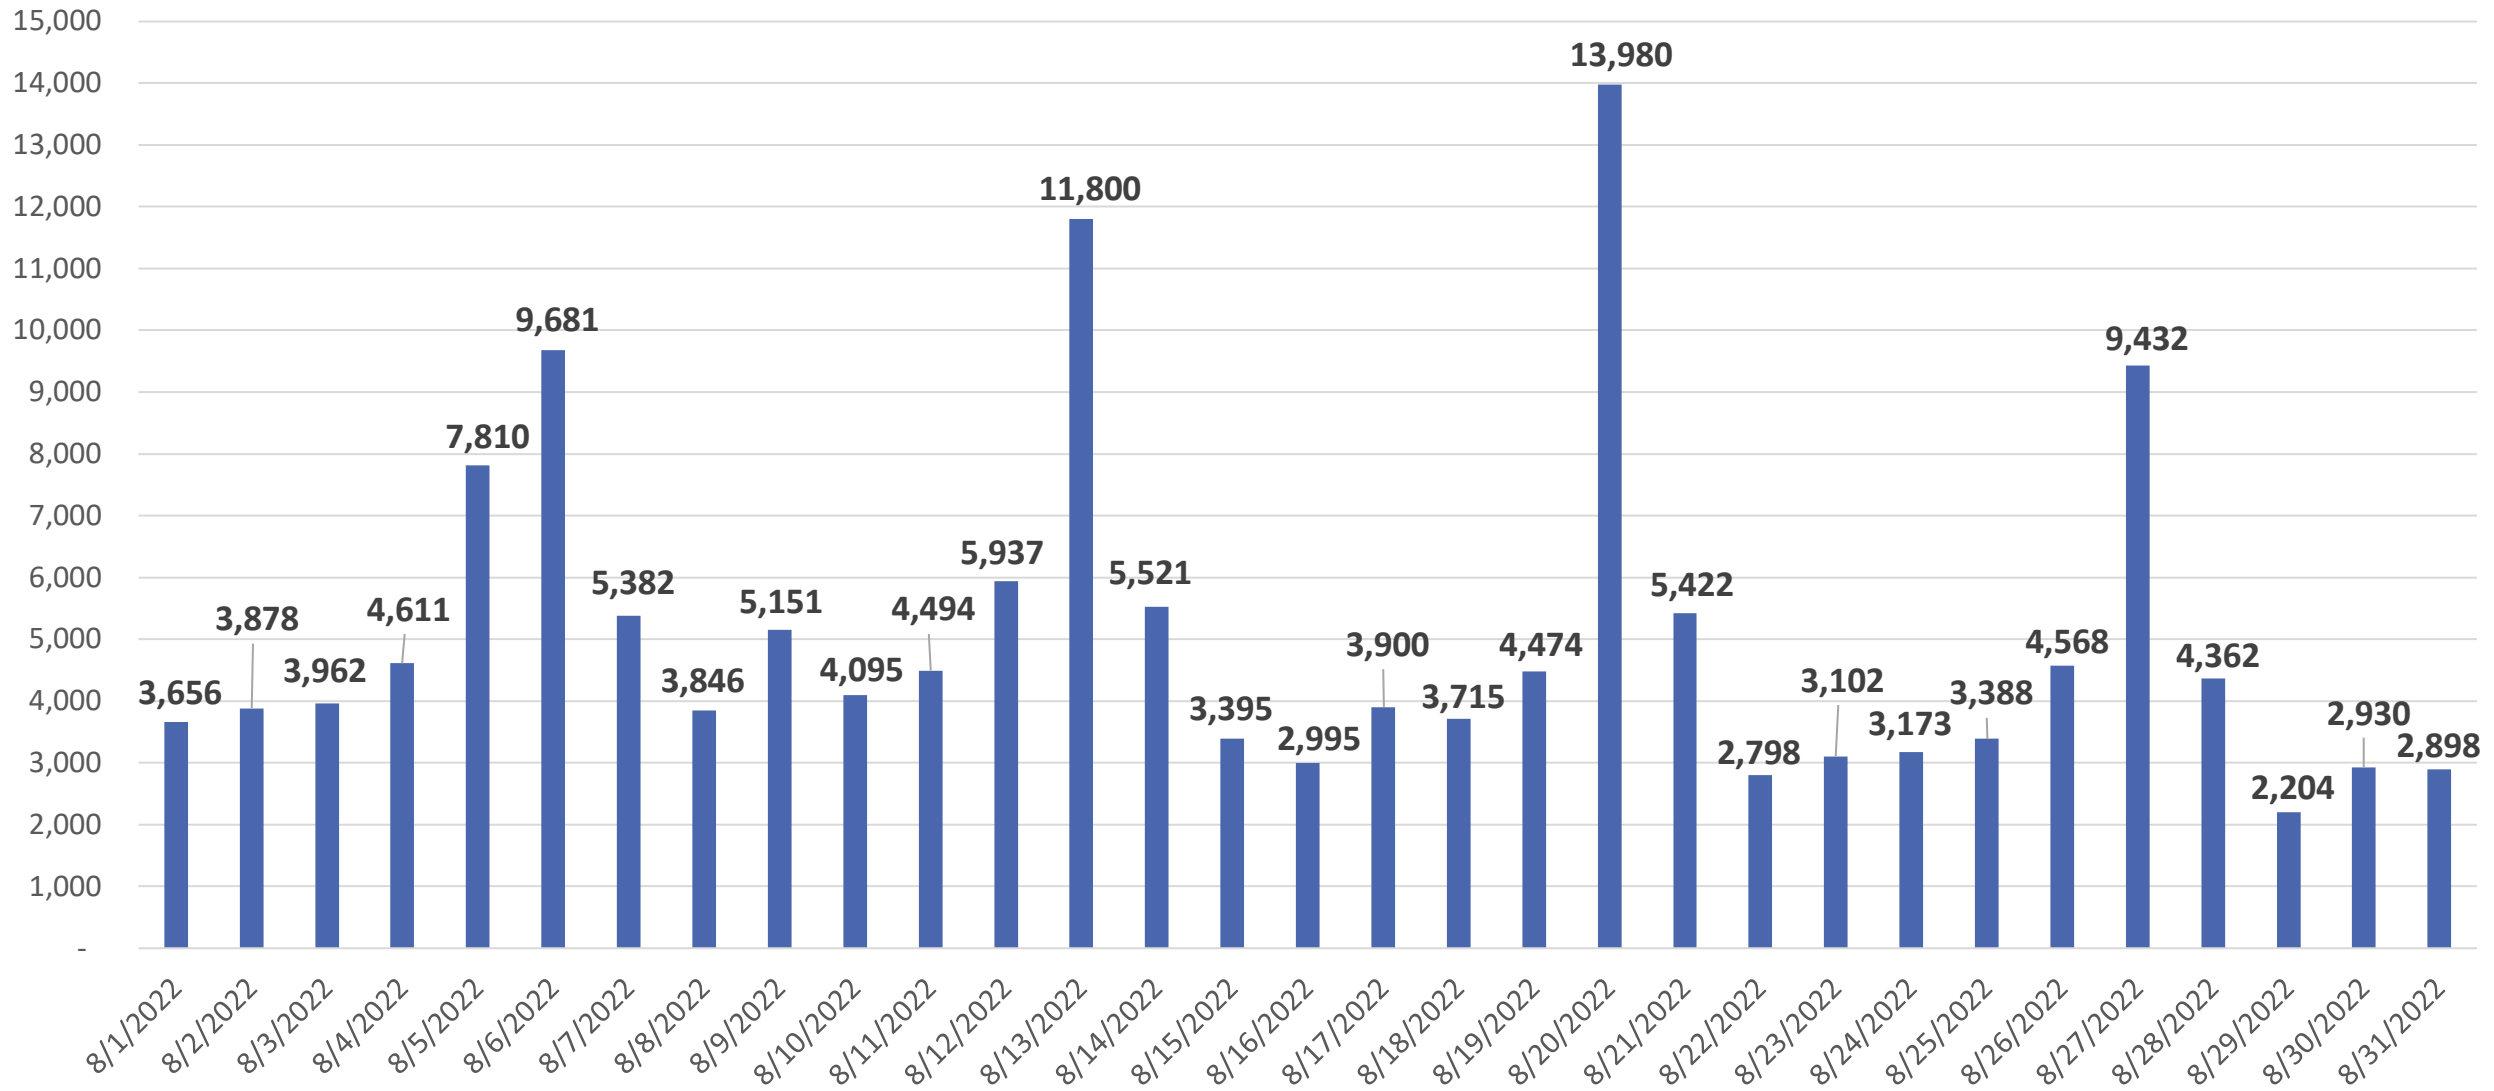

RideKC STREETCAR™

RIDERSHIP & PERFORMANCE

KC STREETCAR RIDERSHIP FACTS AS OF 8.31.22

- 2022 AVE. DAILY RIDERSHIP: 4,295
- JULY AVE. DAILY RIDERSHIP: 5,050
- TOTAL RIDERSHIP (2016-2022): 10,706,081
- 2022 TOTAL RIDERSHIP TO DATE: 1,043,712

AUGUST RIDERSHIP: 156,560

RIDERSHIP COMPARISONS: 2016 - 2022

KC STREETCAR RIDERSHIP RECOVERY