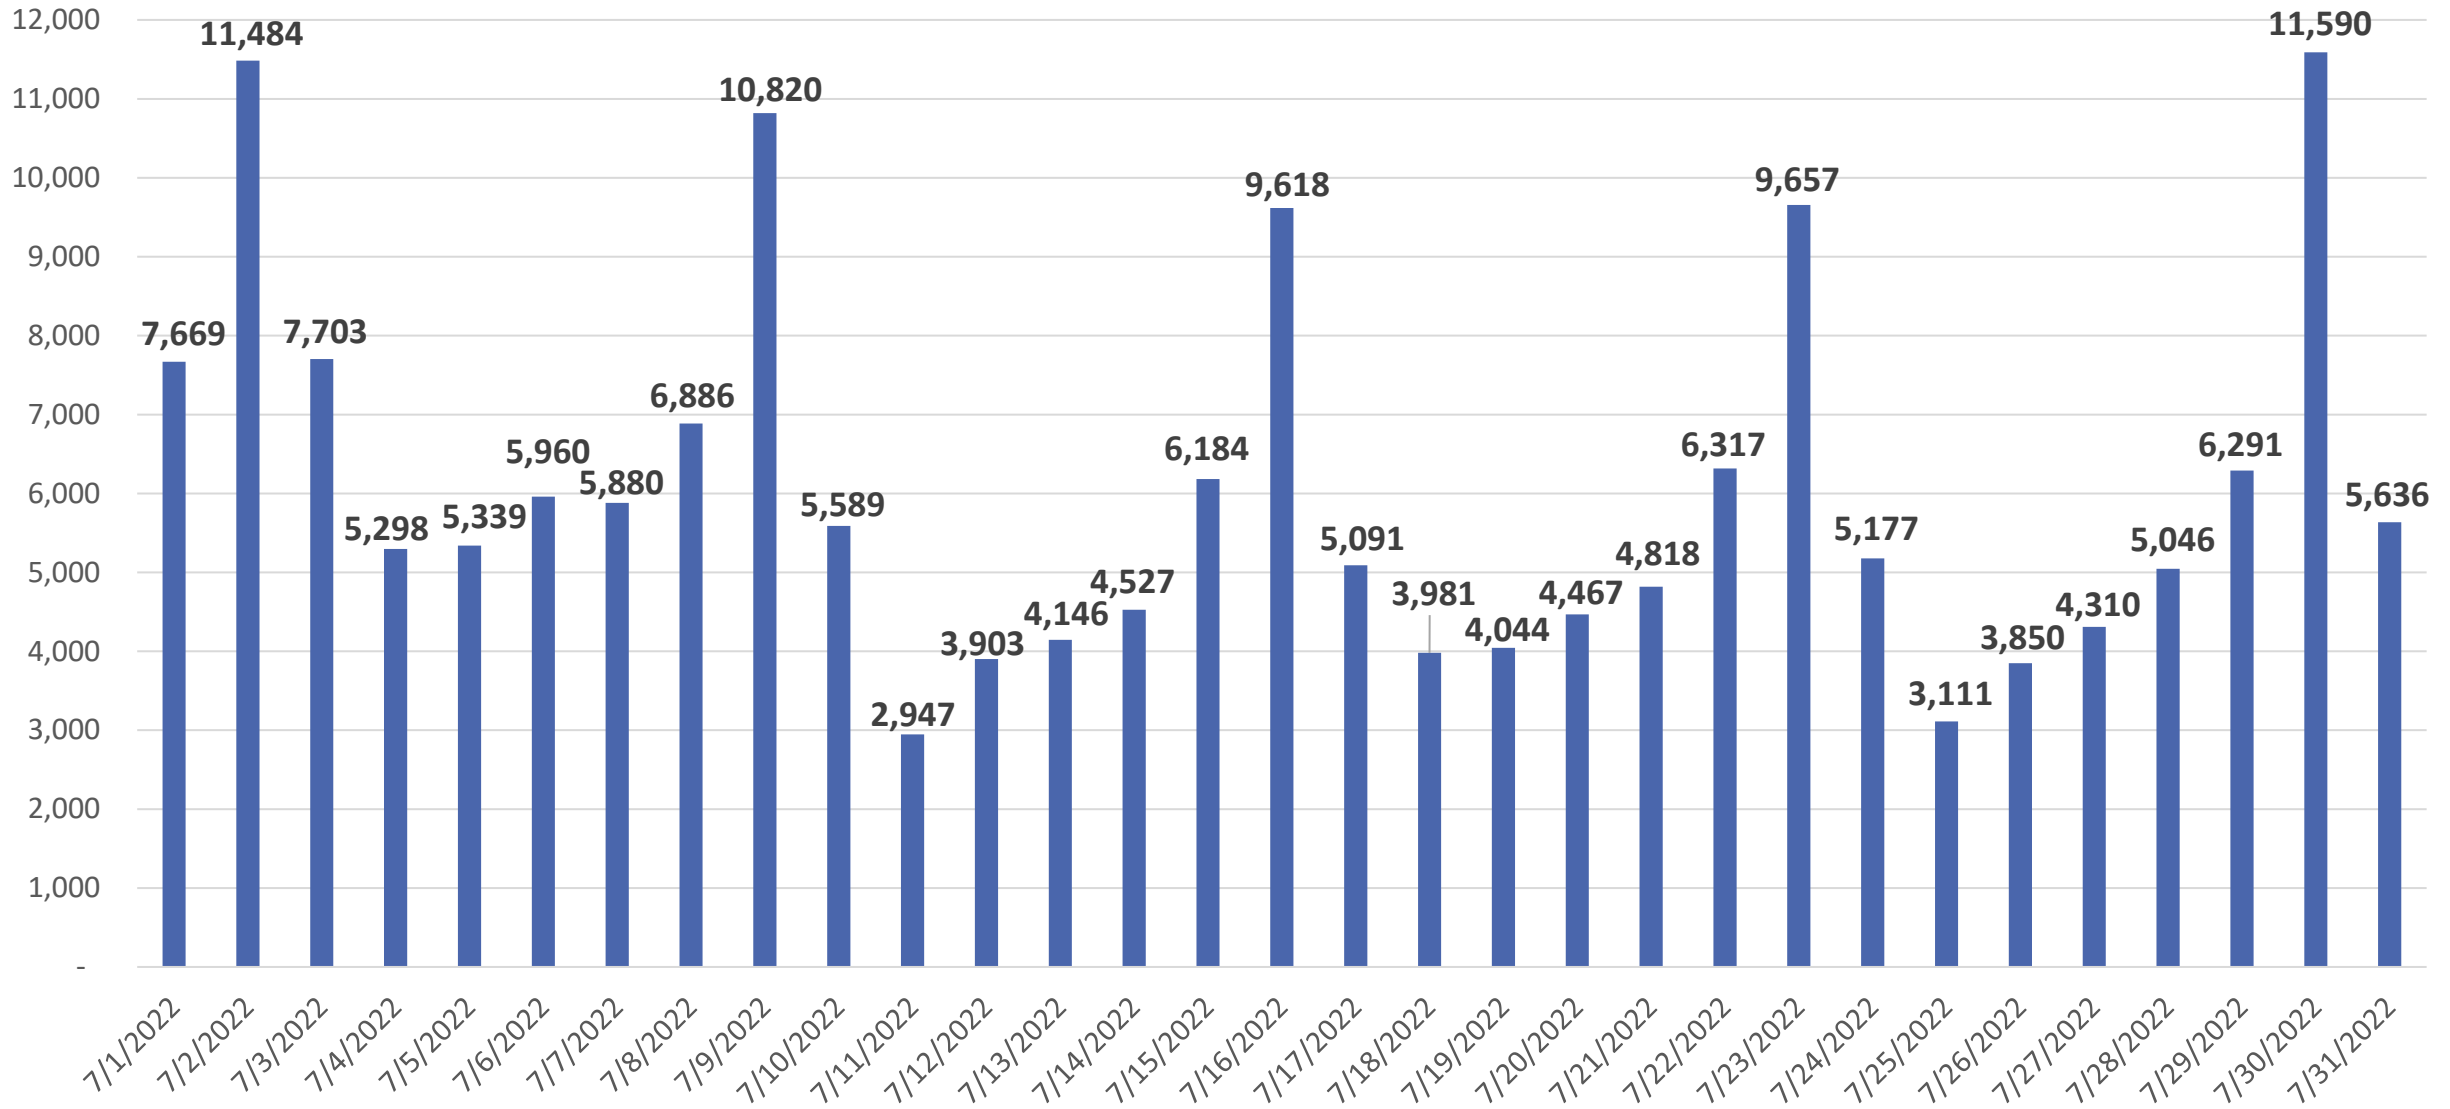

RideKC STREETCAR™

RIDERSHIP & PERFORMANCE

KC STREETCAR RIDERSHIP FACTS AS OF 7.31.22

- 2022 AVE. DAILY RIDERSHIP: 4,185
- JULY AVE. DAILY RIDERSHIP: 6,043
- TOTAL RIDERSHIP (2016-2022): 10,549,521
- 2022 TOTAL RIDERSHIP TO DATE: 887,152

JULY RIDERSHIP: 187,339

RIDERSHIP COMPARISONS: 2016 - 2022