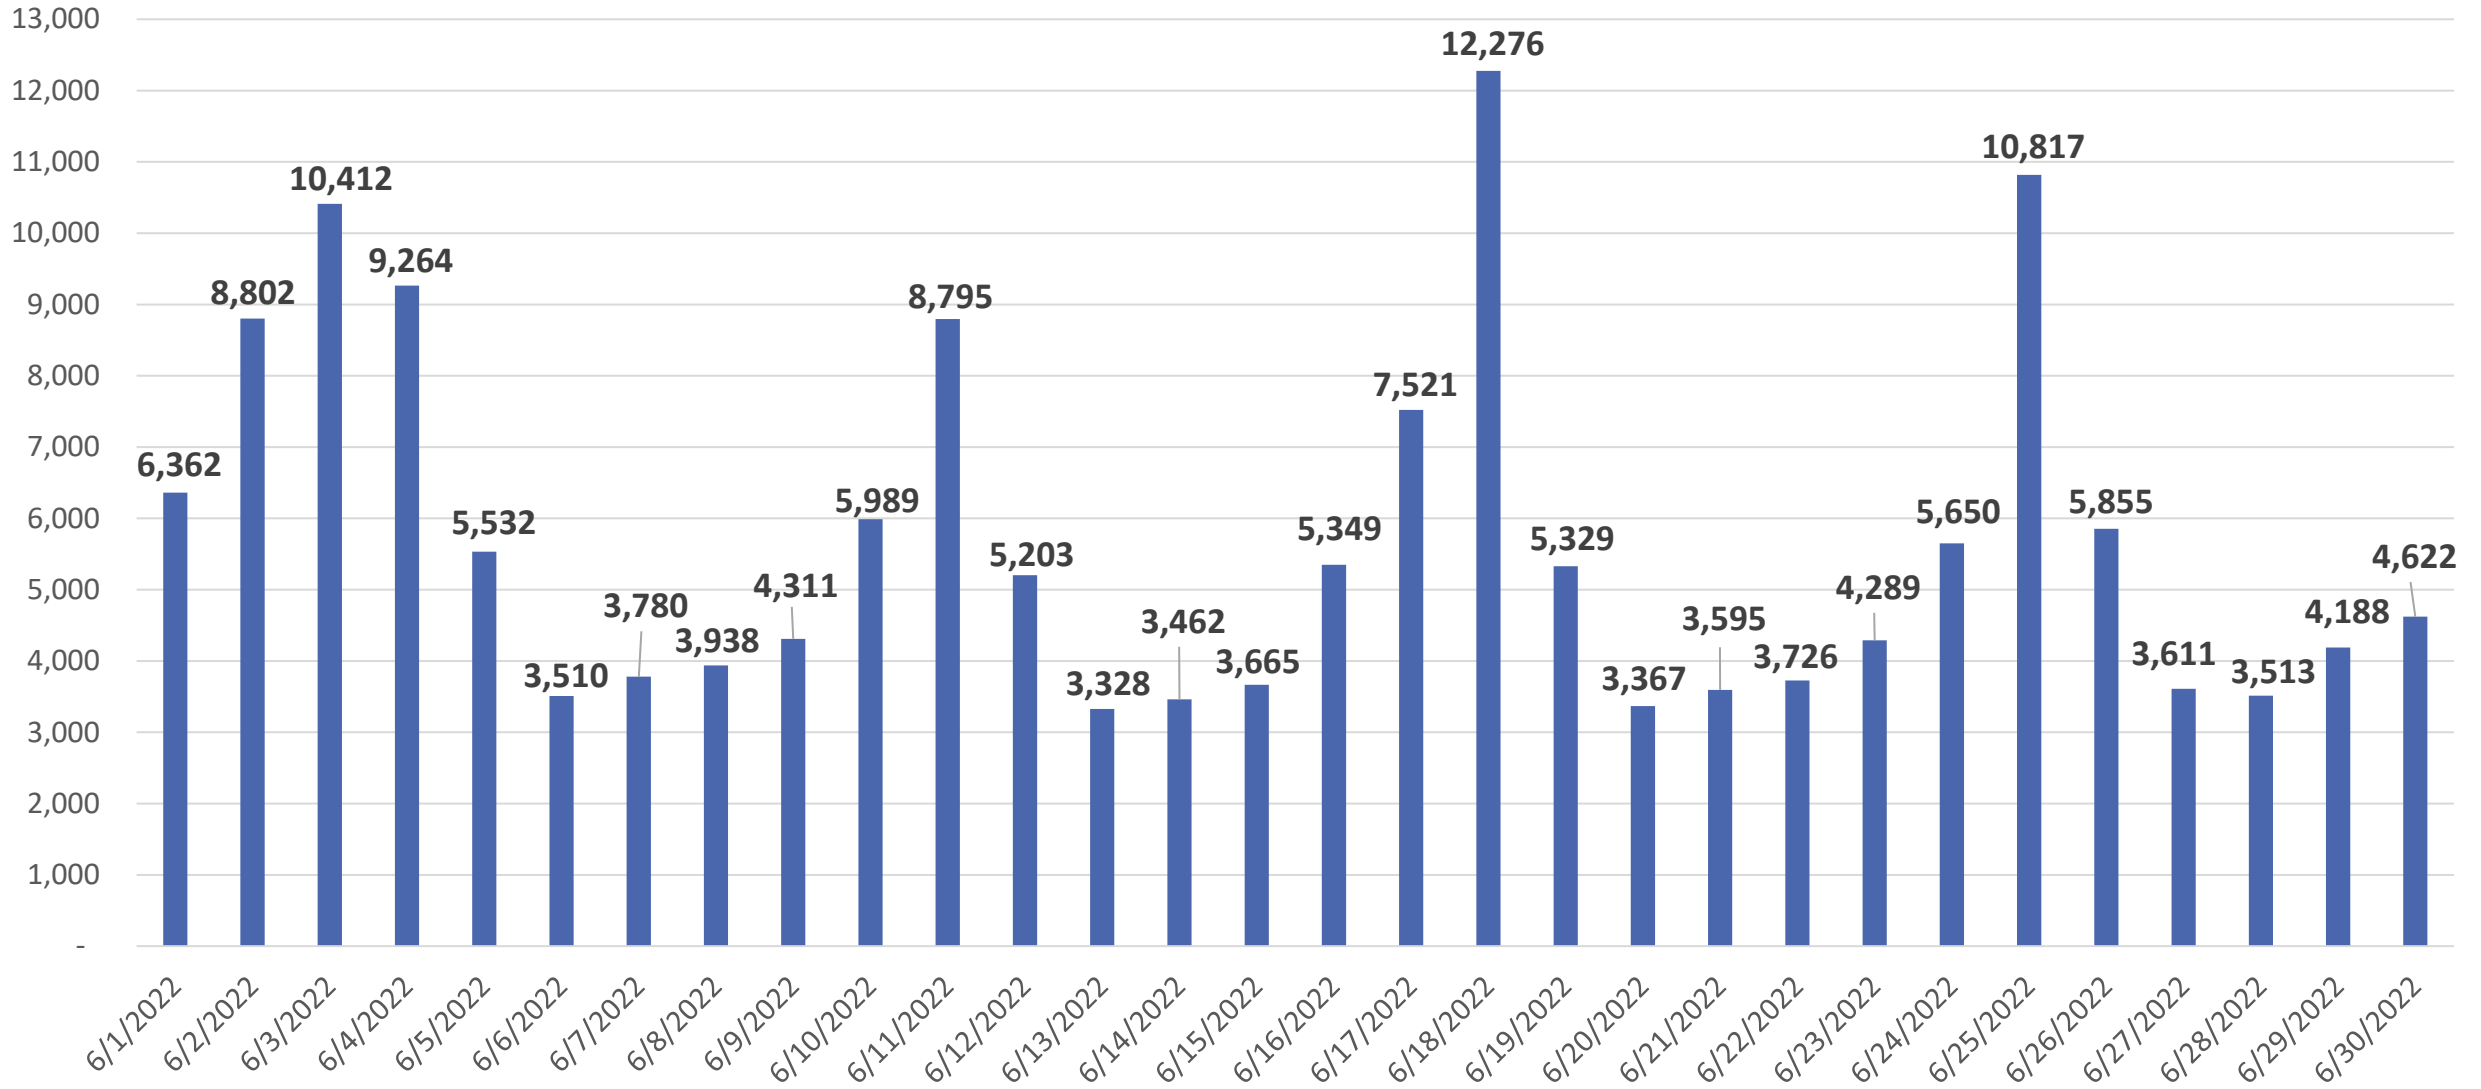

RideKC STREETCAR™

RIDERSHIP & PERFORMANCE

KC STREETCAR RIDERSHIP FACTS AS OF 6.30.22

- 2022 AVE. DAILY RIDERSHIP: 3,866
- TOTAL RIDERSHIP (2016-2022): 10,362,182
- 2022 TOTAL RIDERSHIP TO DATE: 699,813

June Ridership: 170,061

RIDERSHIP COMPARISONS: 2016 - 2022