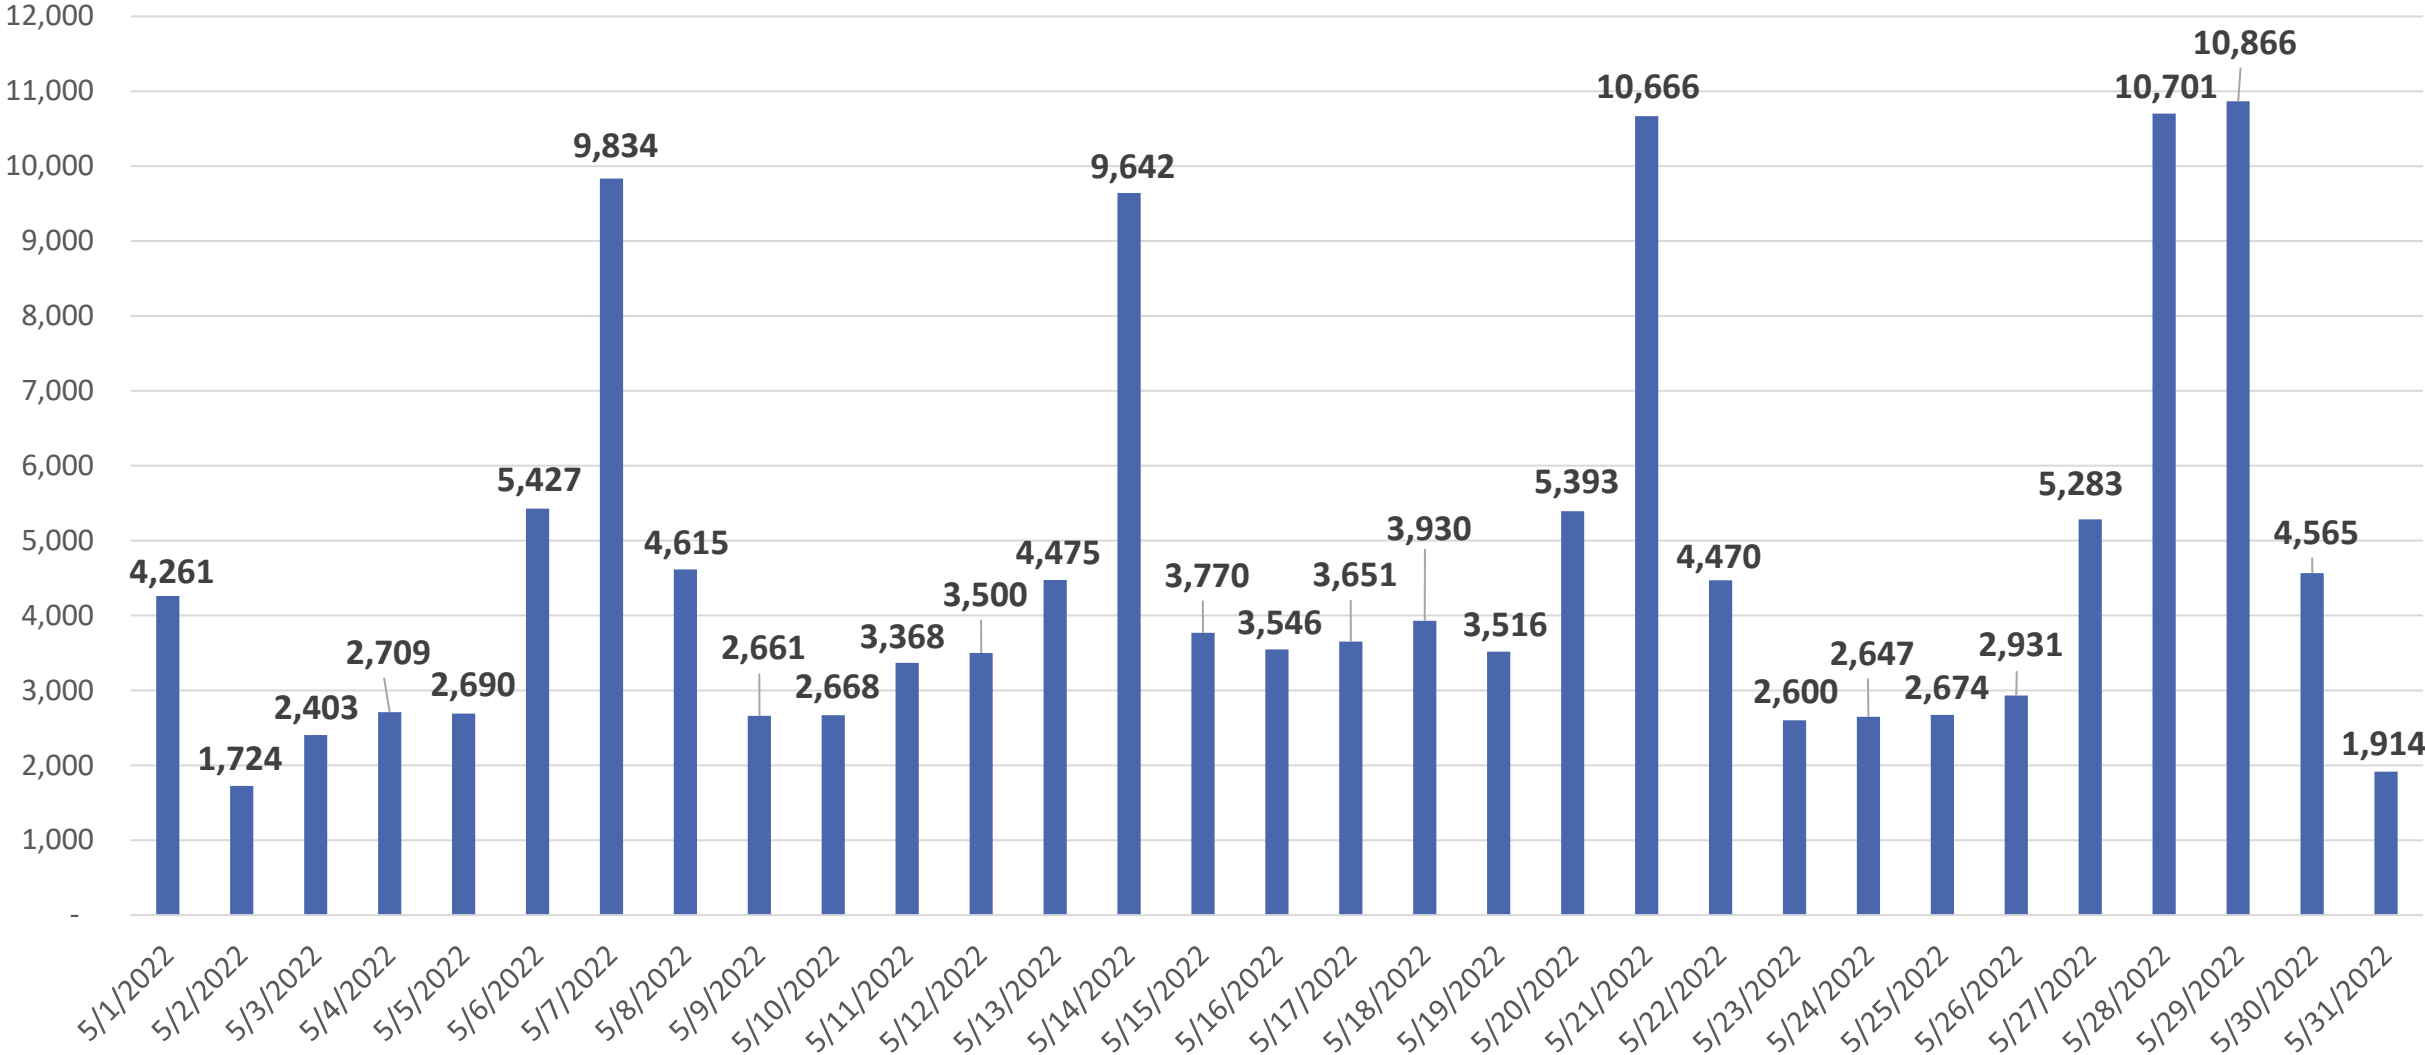

# RideKC STREETCAR™

RIDERSHIP & PERFORMANCE

# KC STREETCAR RIDERSHIP FACTS AS OF 5.31.22

---

- 2022 AVE. DAILY RIDERSHIP: 3,508
- TOTAL RIDERSHIP (2016-2022): 10,192,121
- 2022 TOTAL RIDERSHIP TO DATE: 529,752

# MAY RIDERSHIP: 143,100

# RIDERSHIP COMPARISONS: 2016 - 2022