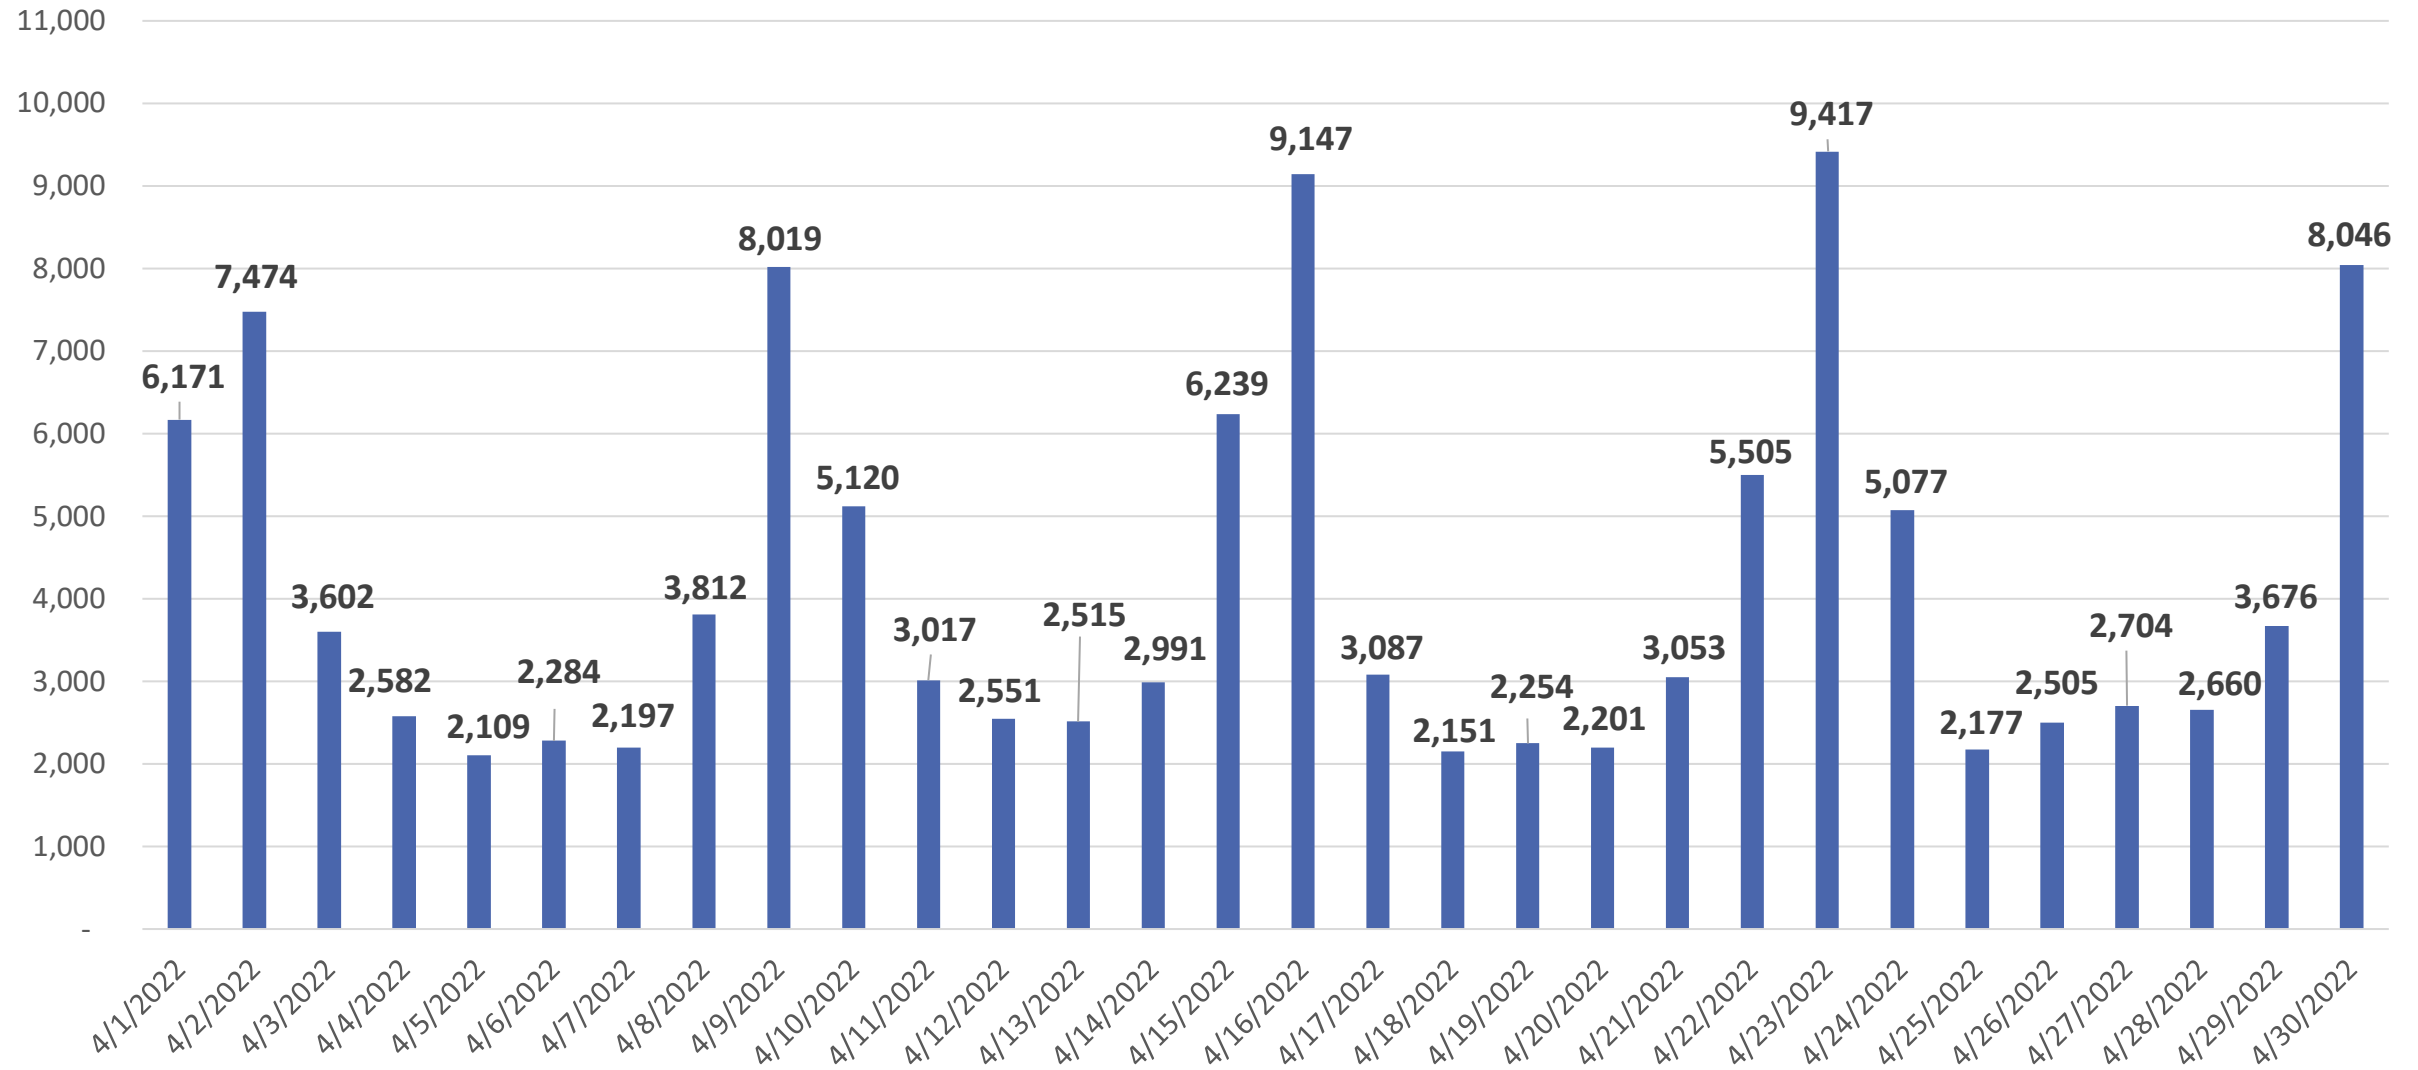

RideKC STREETCAR™

RIDERSHIP & PERFORMANCE

KC STREETCAR RIDERSHIP FACTS AS OF 4.30.22

- 2022 AVE. DAILY RIDERSHIP: 3,222
- TOTAL RIDERSHIP (2016-2022): 10,049,021
- 2022 TOTAL RIDERSHIP TO DATE: 386,652

APRIL RIDERSHIP: 124,343

RIDERSHIP COMPARISONS: 2016 - 2022