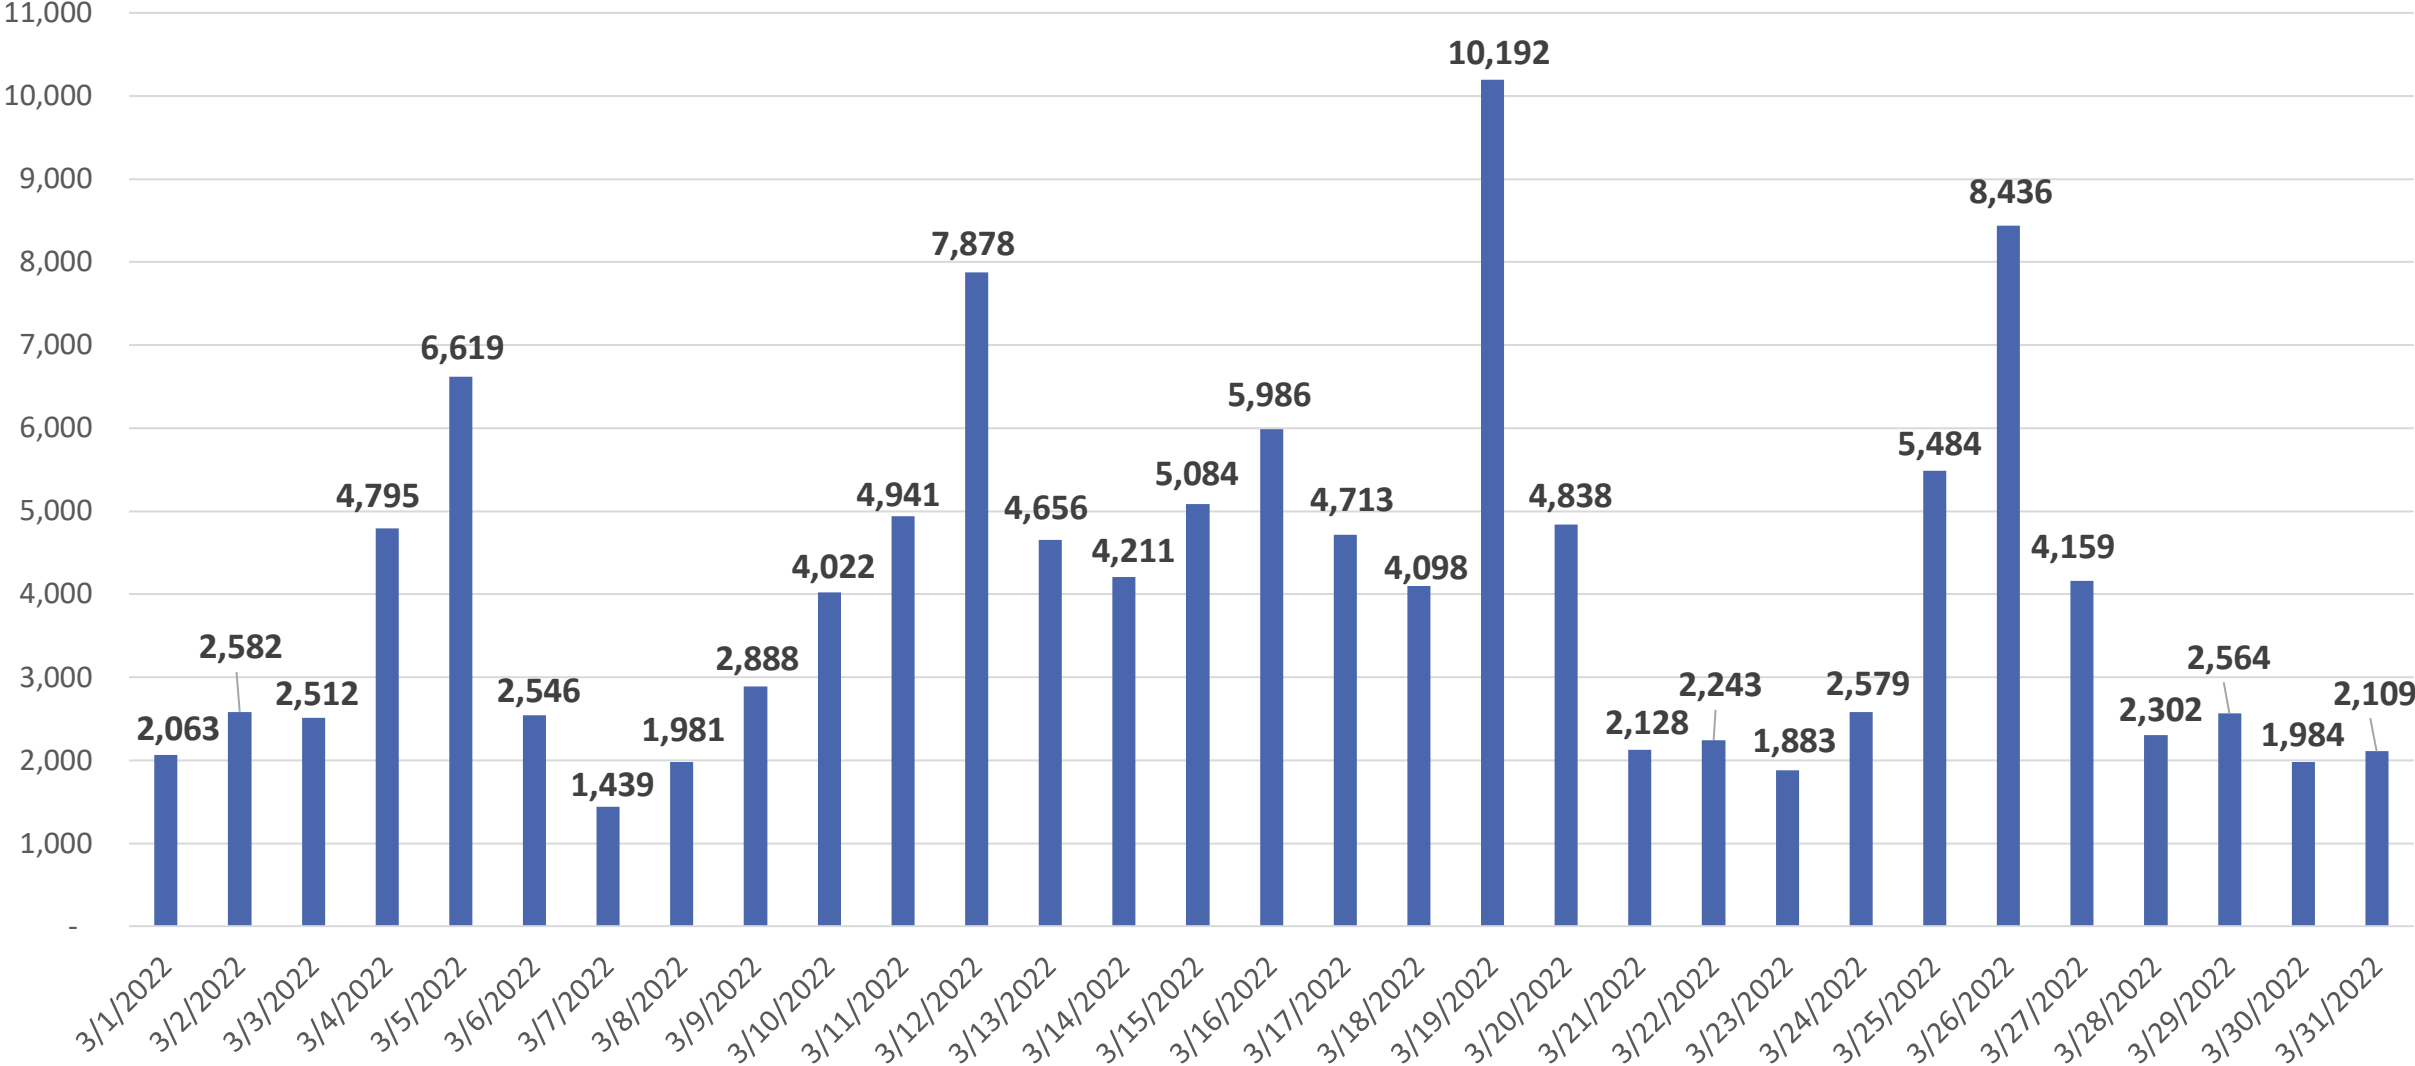

# RideKC STREETCAR™

RIDERSHIP & PERFORMANCE

# KC STREETCAR RIDERSHIP FACTS AS OF 3.31.22

---

- 2022 AVE. DAILY RIDERSHIP: 2,915
- TOTAL RIDERSHIP (2016-2022): 9,924,678
- 2022 TOTAL RIDERSHIP TO DATE: 262,309

# MARCH RIDERSHIP: 123,915

# RIDERSHIP COMPARISONS: 2016 - 2022