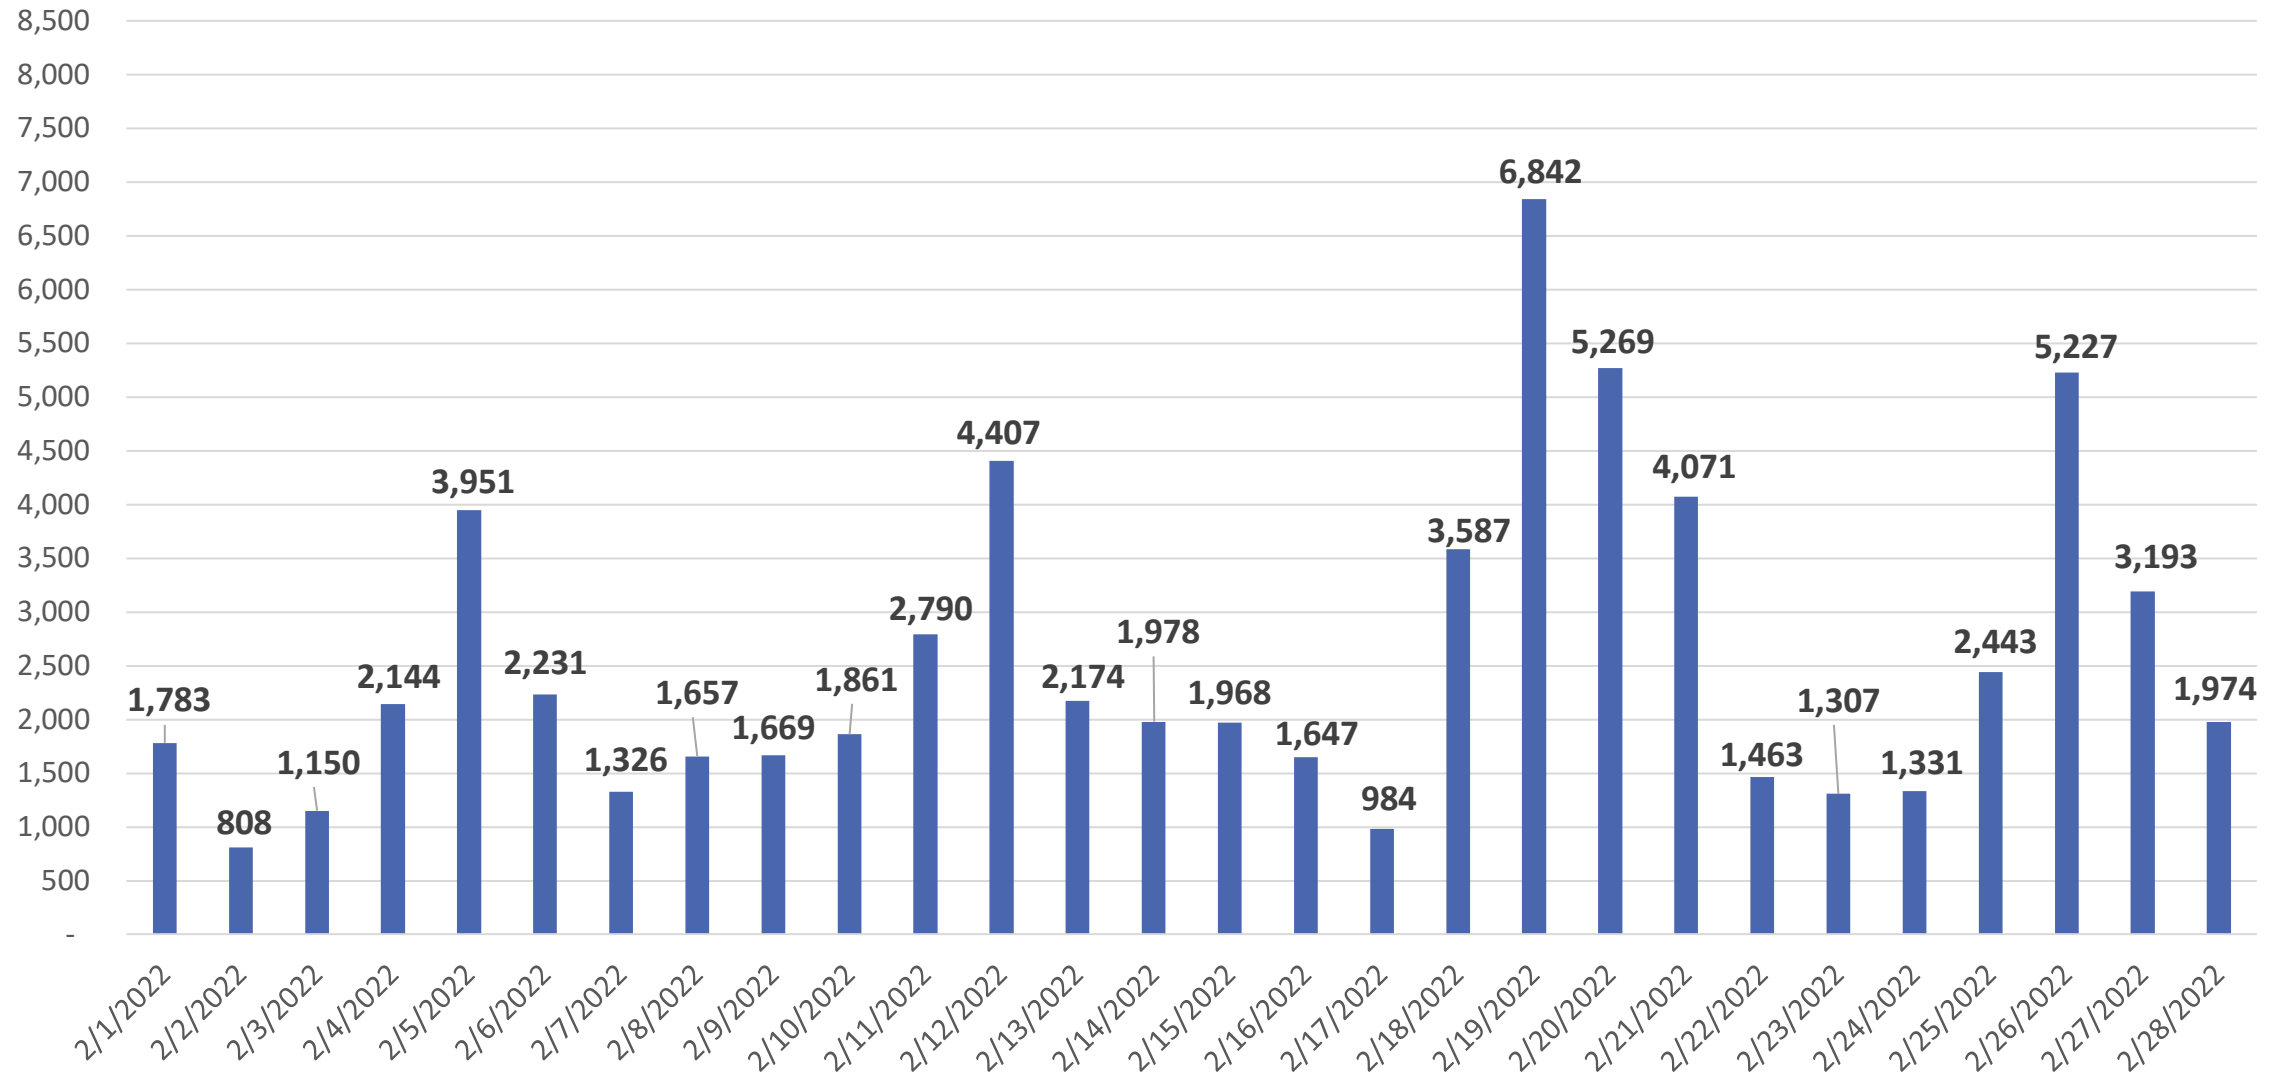

RideKC STREETCAR™

RIDERSHIP & PERFORMANCE

KC STREETCAR RIDERSHIP FACTS AS OF 2.28.22

- 2022 AVE. DAILY RIDERSHIP: 2,346
- TOTAL RIDERSHIP (2016-2022): 9,800,763
- 2022 TOTAL RIDERSHIP TO DATE: 138,394

FEBRUARY RIDERSHIP: 71,235

RIDERSHIP COMPARISONS: 2016 - 2022