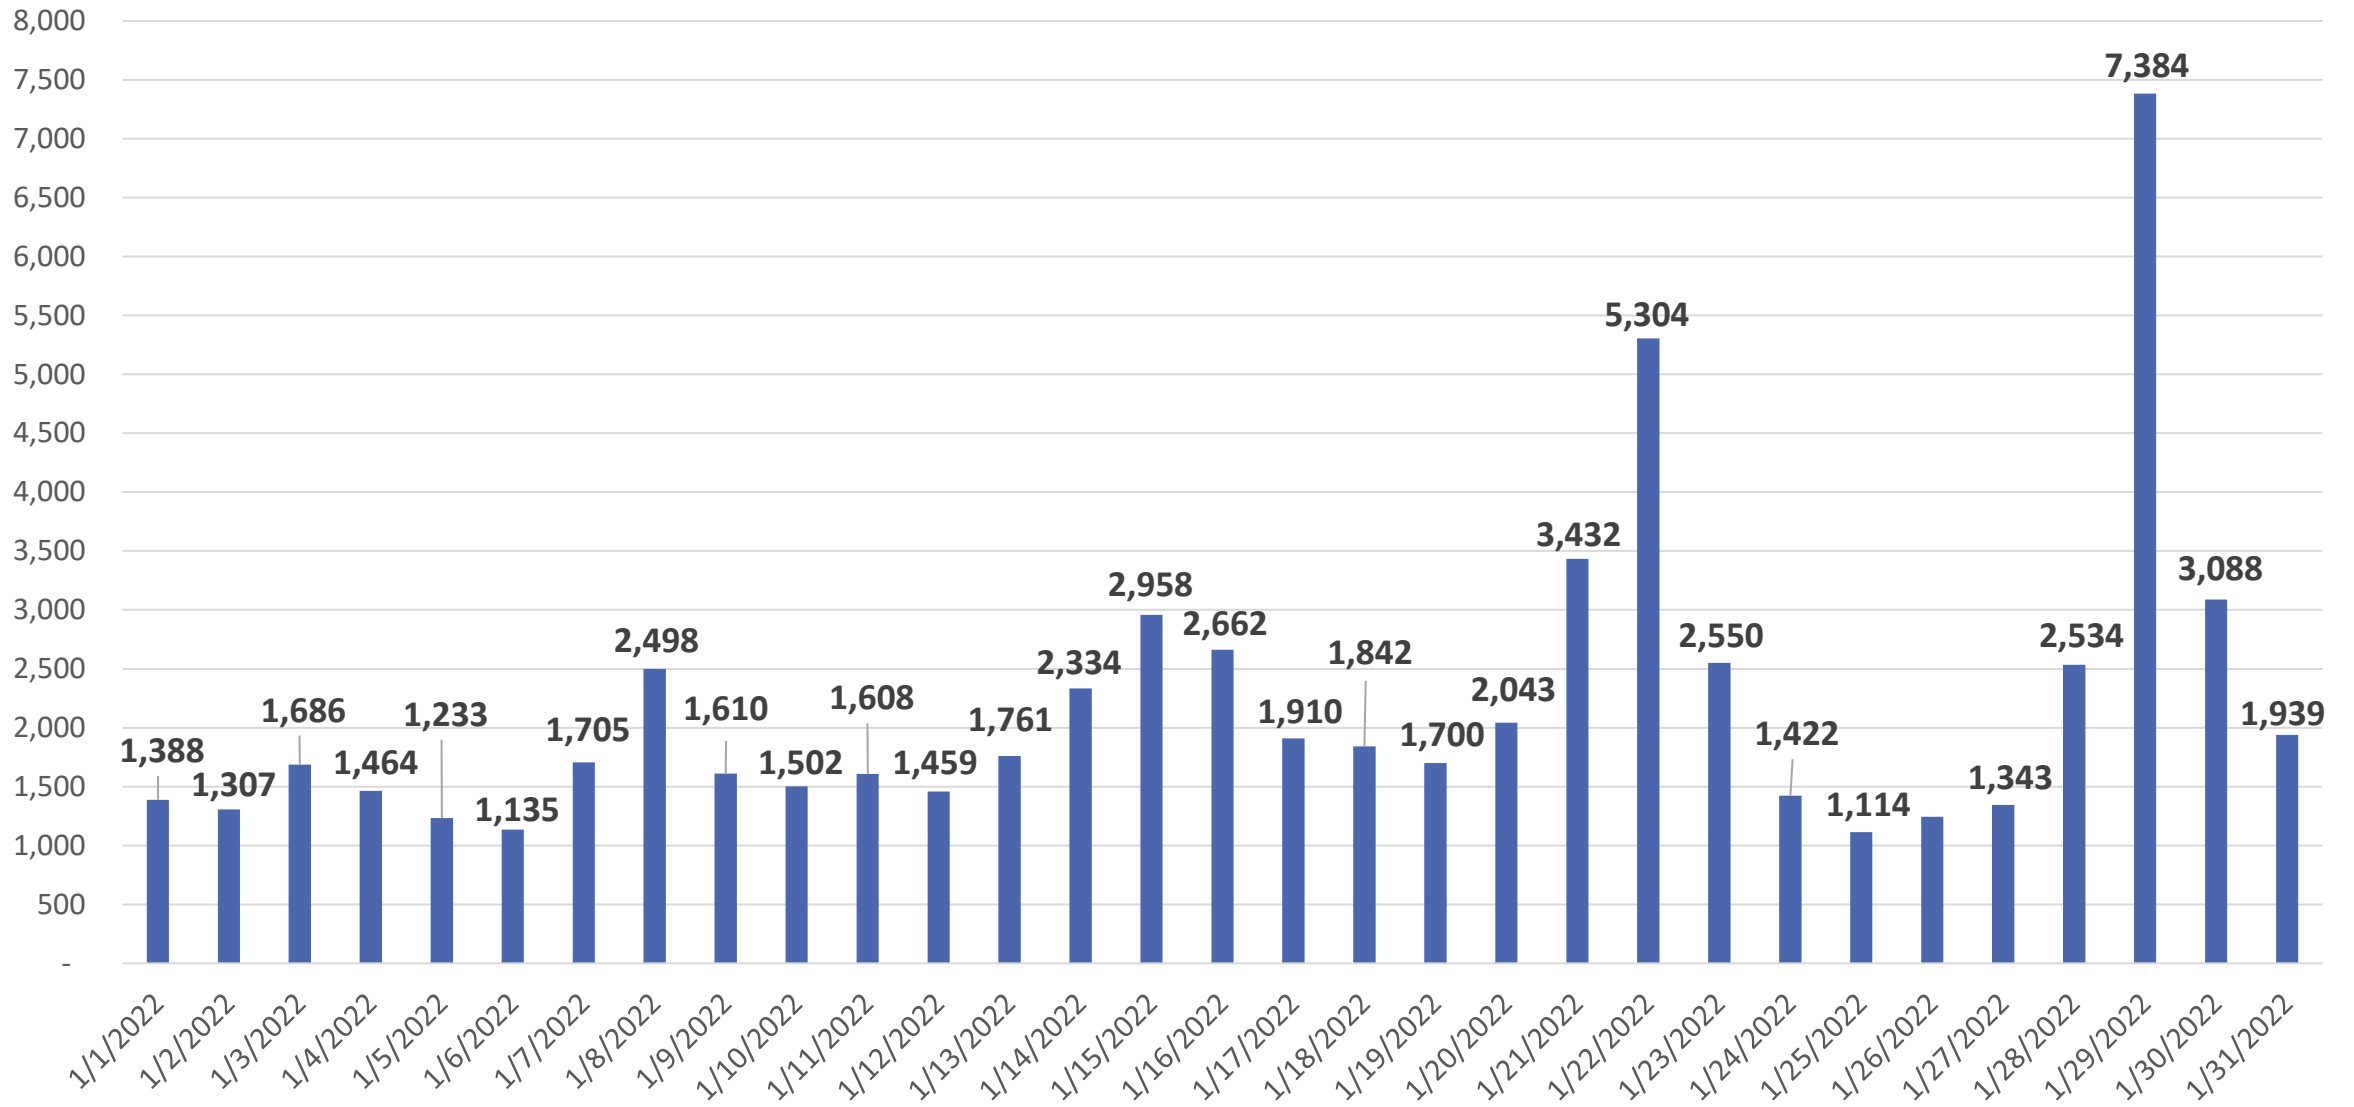

RideKC STREETCAR™

RIDERSHIP & PERFORMANCE

KC STREETCAR RIDERSHIP FACTS AS OF 1.31.22

- 2022 AVE. DAILY RIDERSHIP: 2,166
- TOTAL RIDERSHIP (2016-2021): 9,729,528
- 2022 TOTAL RIDERSHIP TO DATE: 67,159

JANUARY RIDERSHIP: 67,159

RIDERSHIP COMPARISONS: 2016 - 2022