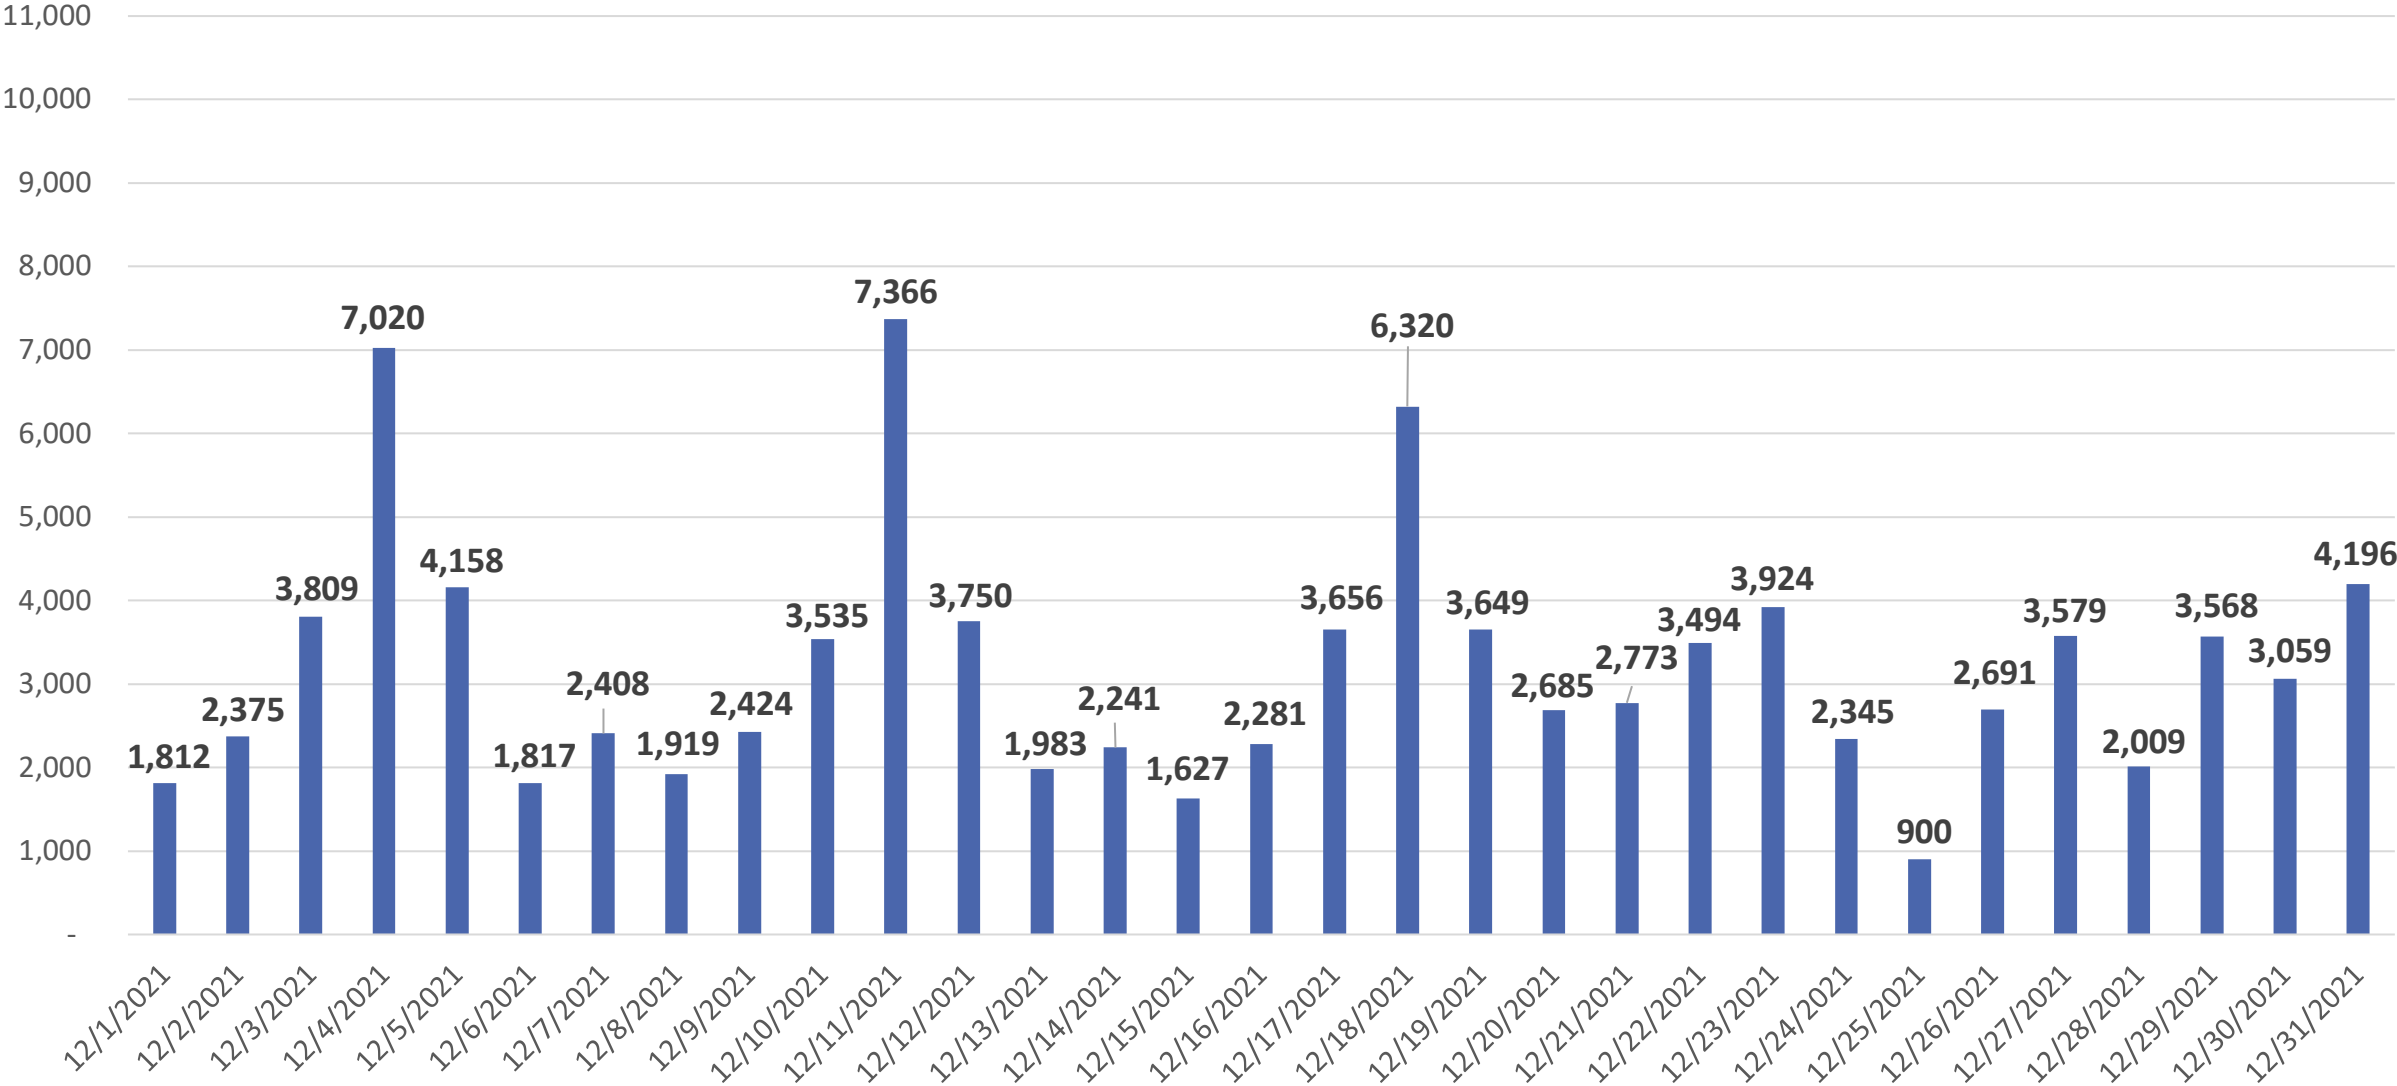

# RideKC STREETCAR™

RIDERSHIP & PERFORMANCE

# KC STREETCAR RIDERSHIP FACTS AS OF 12.31.21

---

- 2021 AVE. DAILY RIDERSHIP: **2,910**
- TOTAL RIDERSHIP (2016-2021): **9,662,369**
- 2021 TOTAL RIDERSHIP TO DATE: **1,061,105**

# DECEMBER RIDERSHIP: 99,373

# RIDERSHIP COMPARISONS: 2016 - 2021