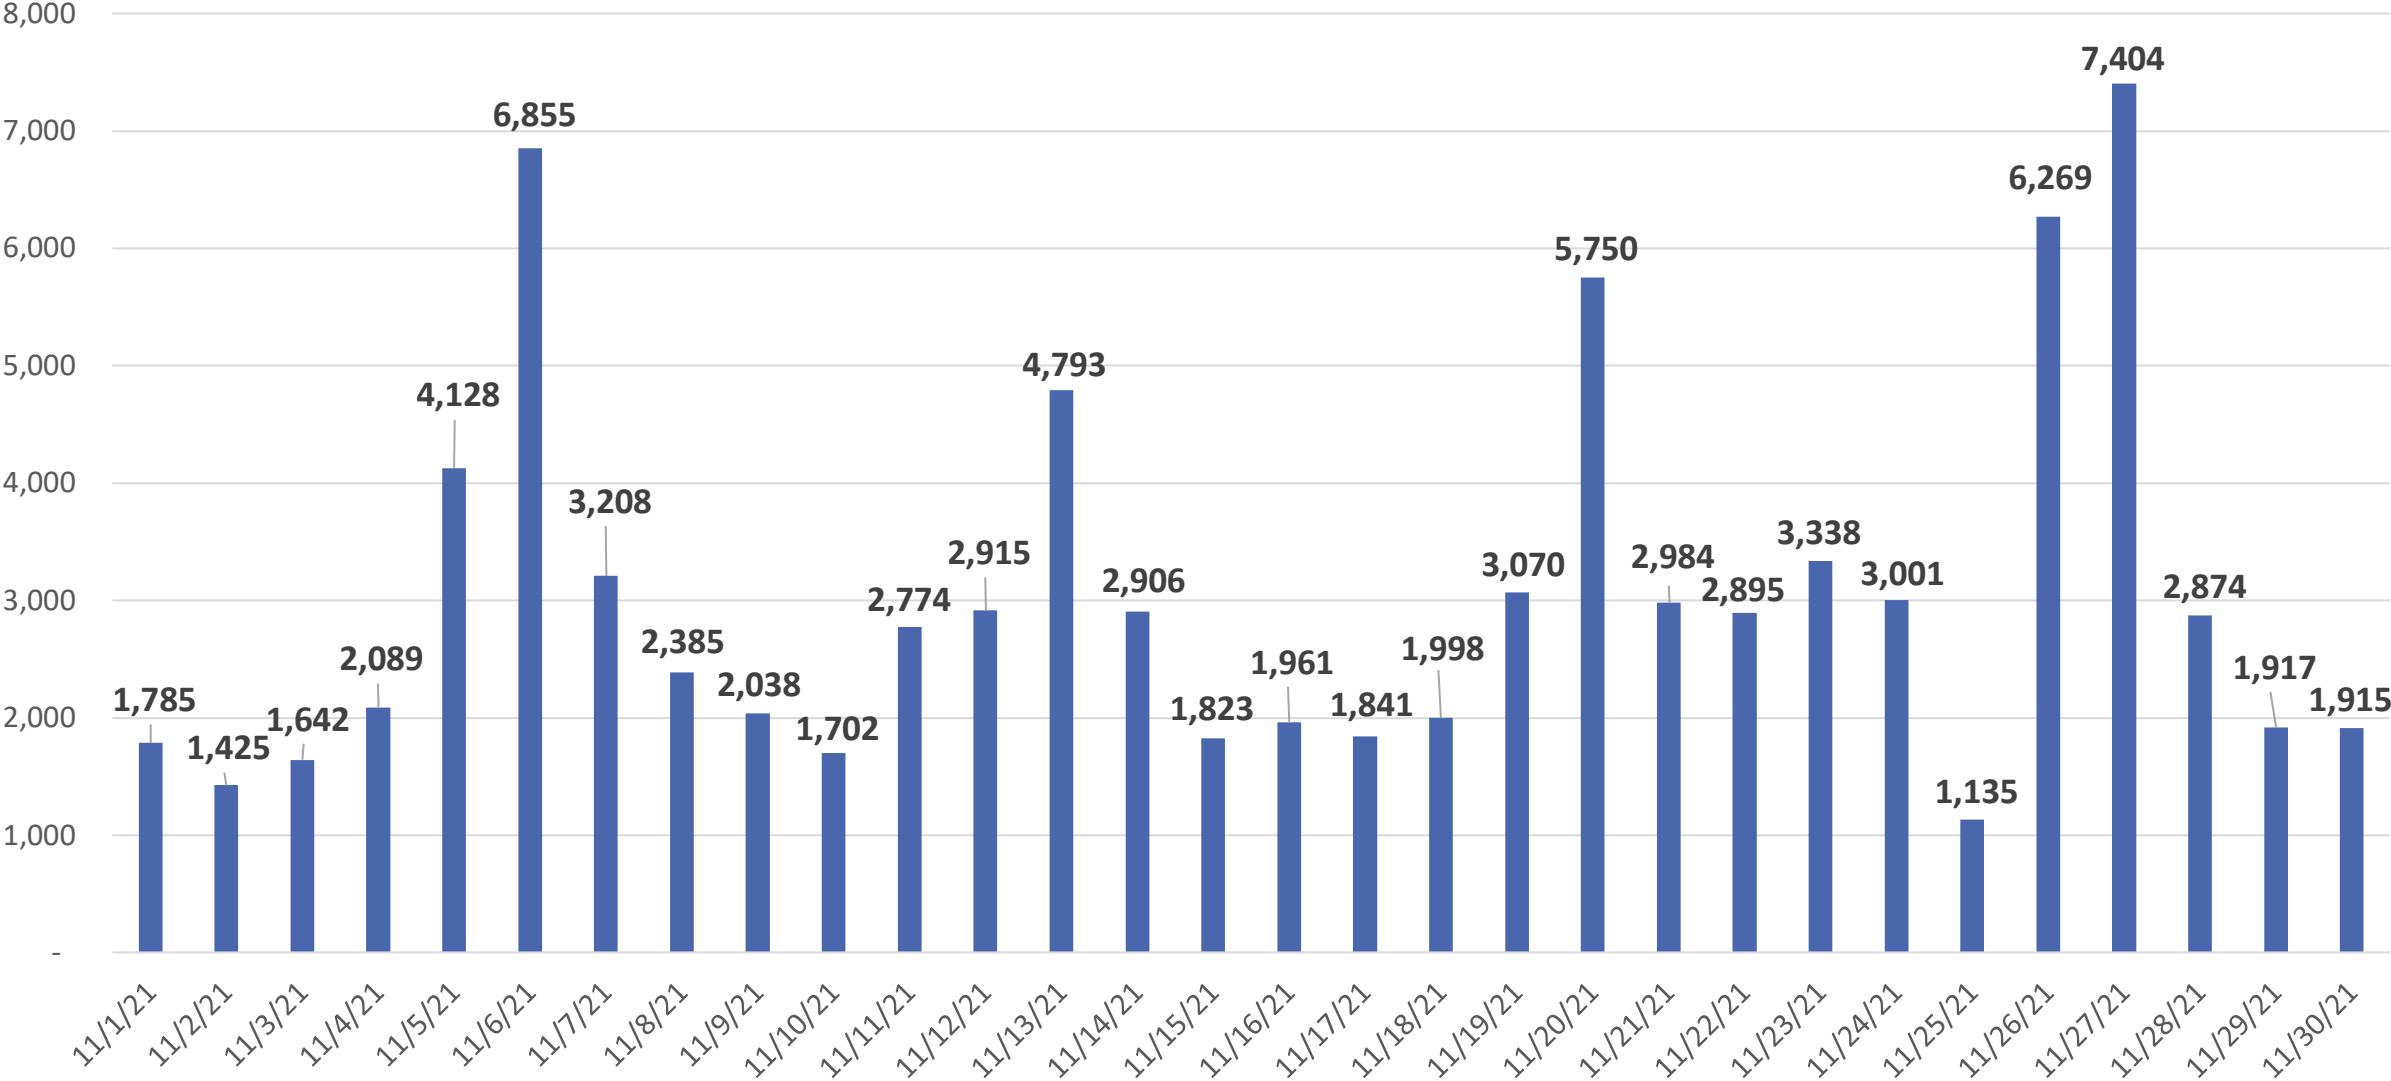

# RideKC STREETCAR™

RIDERSHIP & PERFORMANCE

# KC STREETCAR RIDERSHIP FACTS AS OF 11.30.21

---

- 2021 AVE. DAILY RIDERSHIP: **2,879**
- TOTAL RIDERSHIP (2016-2021): **9,562,996**
- 2021 TOTAL RIDERSHIP TO DATE: **961,732**

# NOVEMBER RIDERSHIP: 90,820

# RIDERSHIP COMPARISONS: 2016 - 2021