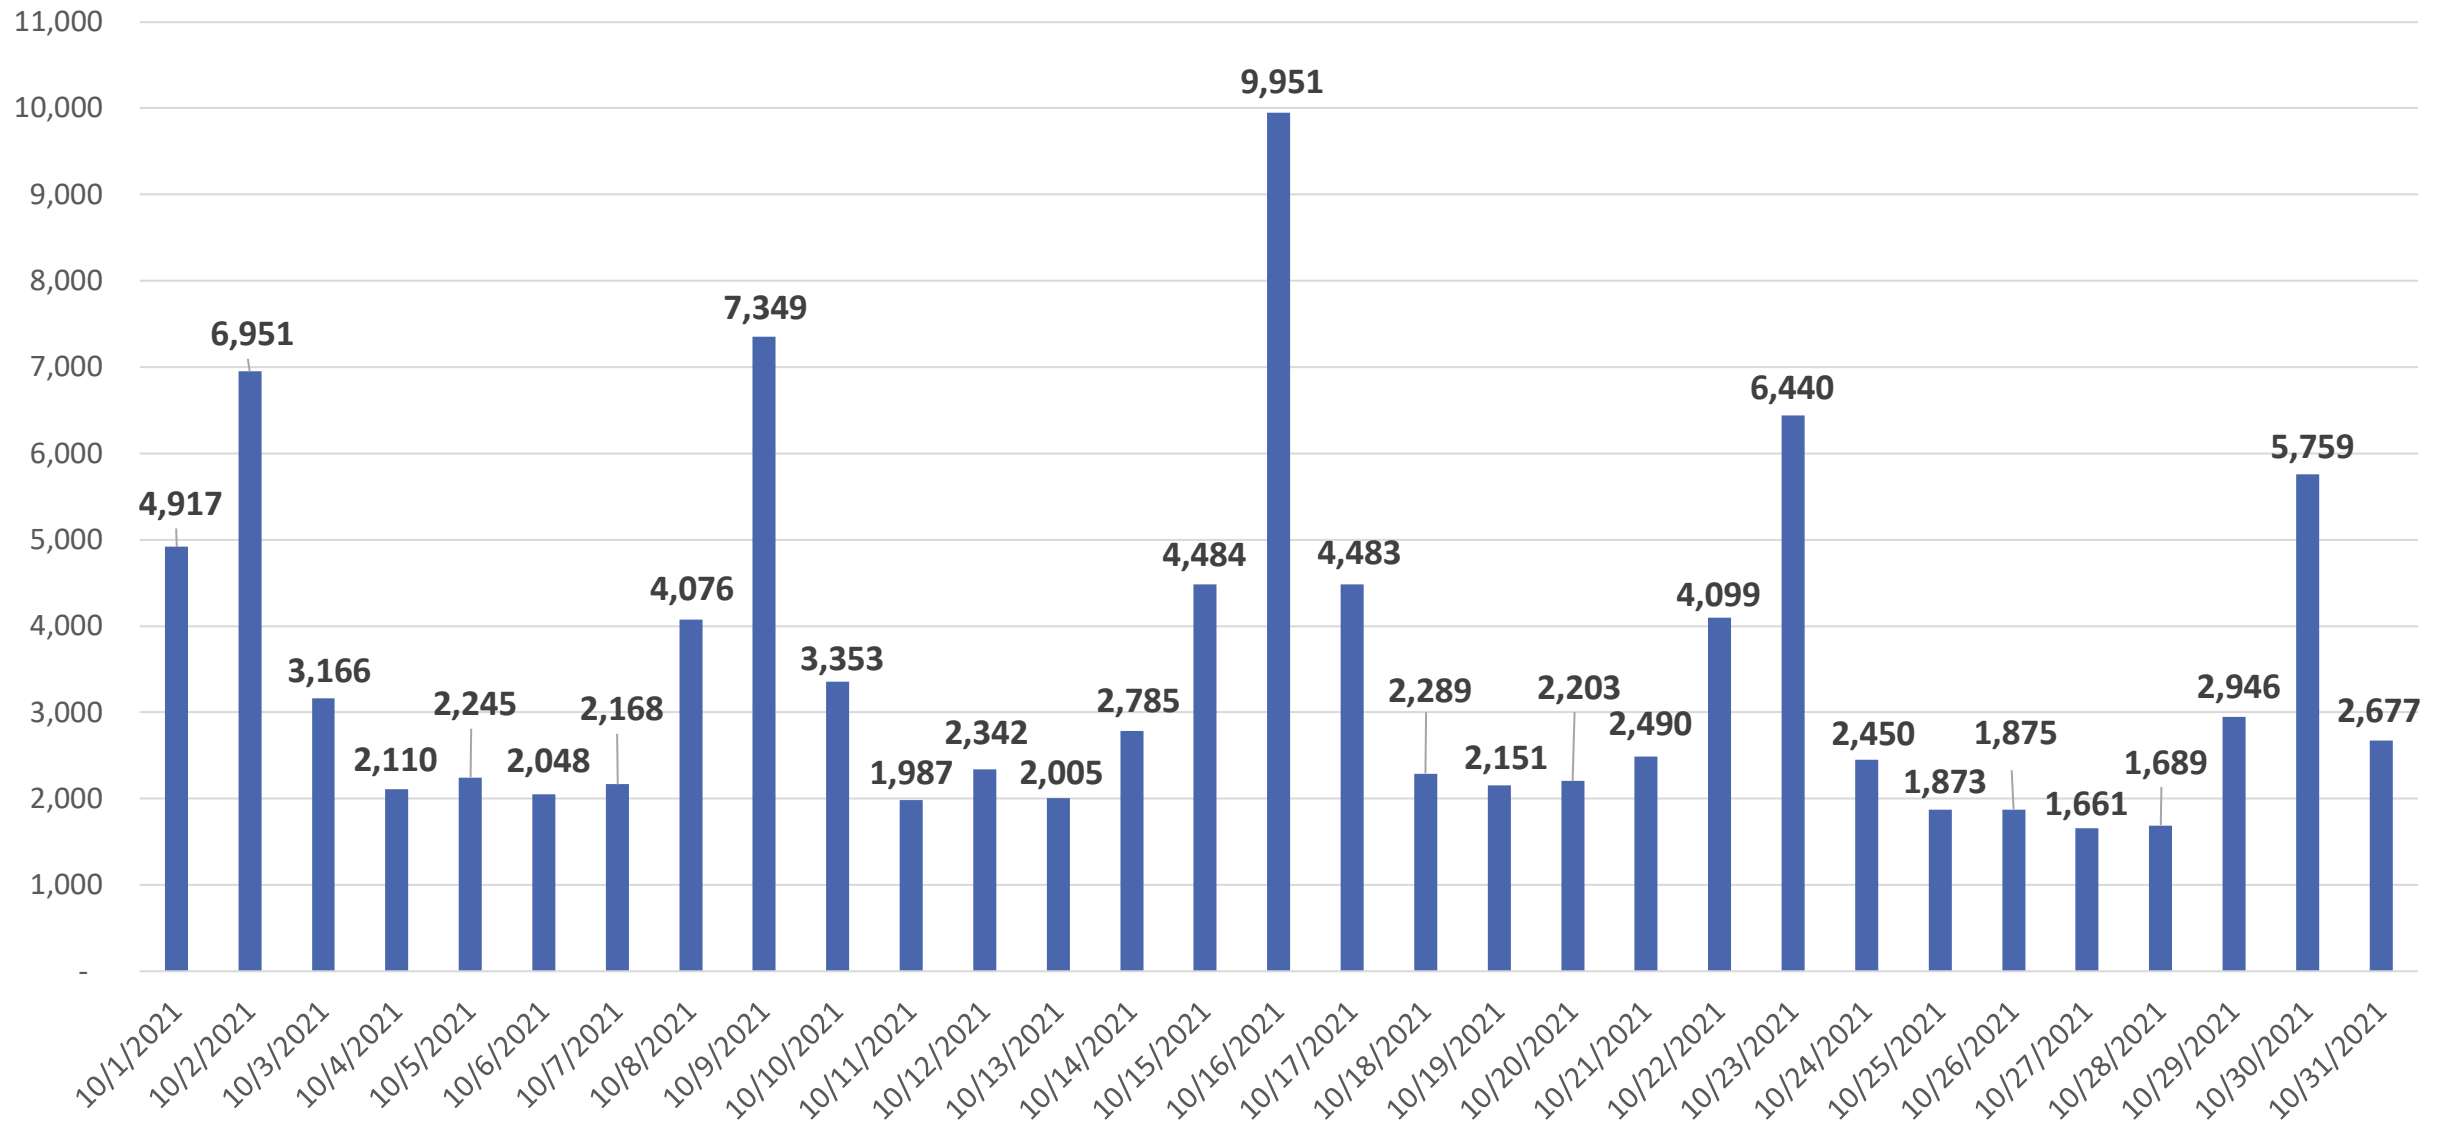

RideKC STREETCAR™

RIDERSHIP & PERFORMANCE

KC STREETCAR RIDERSHIP FACTS AS OF 10.31.21

- 2021 AVE. DAILY RIDERSHIP: 2,865
- TOTAL RIDERSHIP (2016-2021): 9,472,176
- 2021 TOTAL RIDERSHIP TO DATE: 870,912

OCTOBER RIDERSHIP: 107,022

RIDERSHIP COMPARISONS: 2016 - 2021