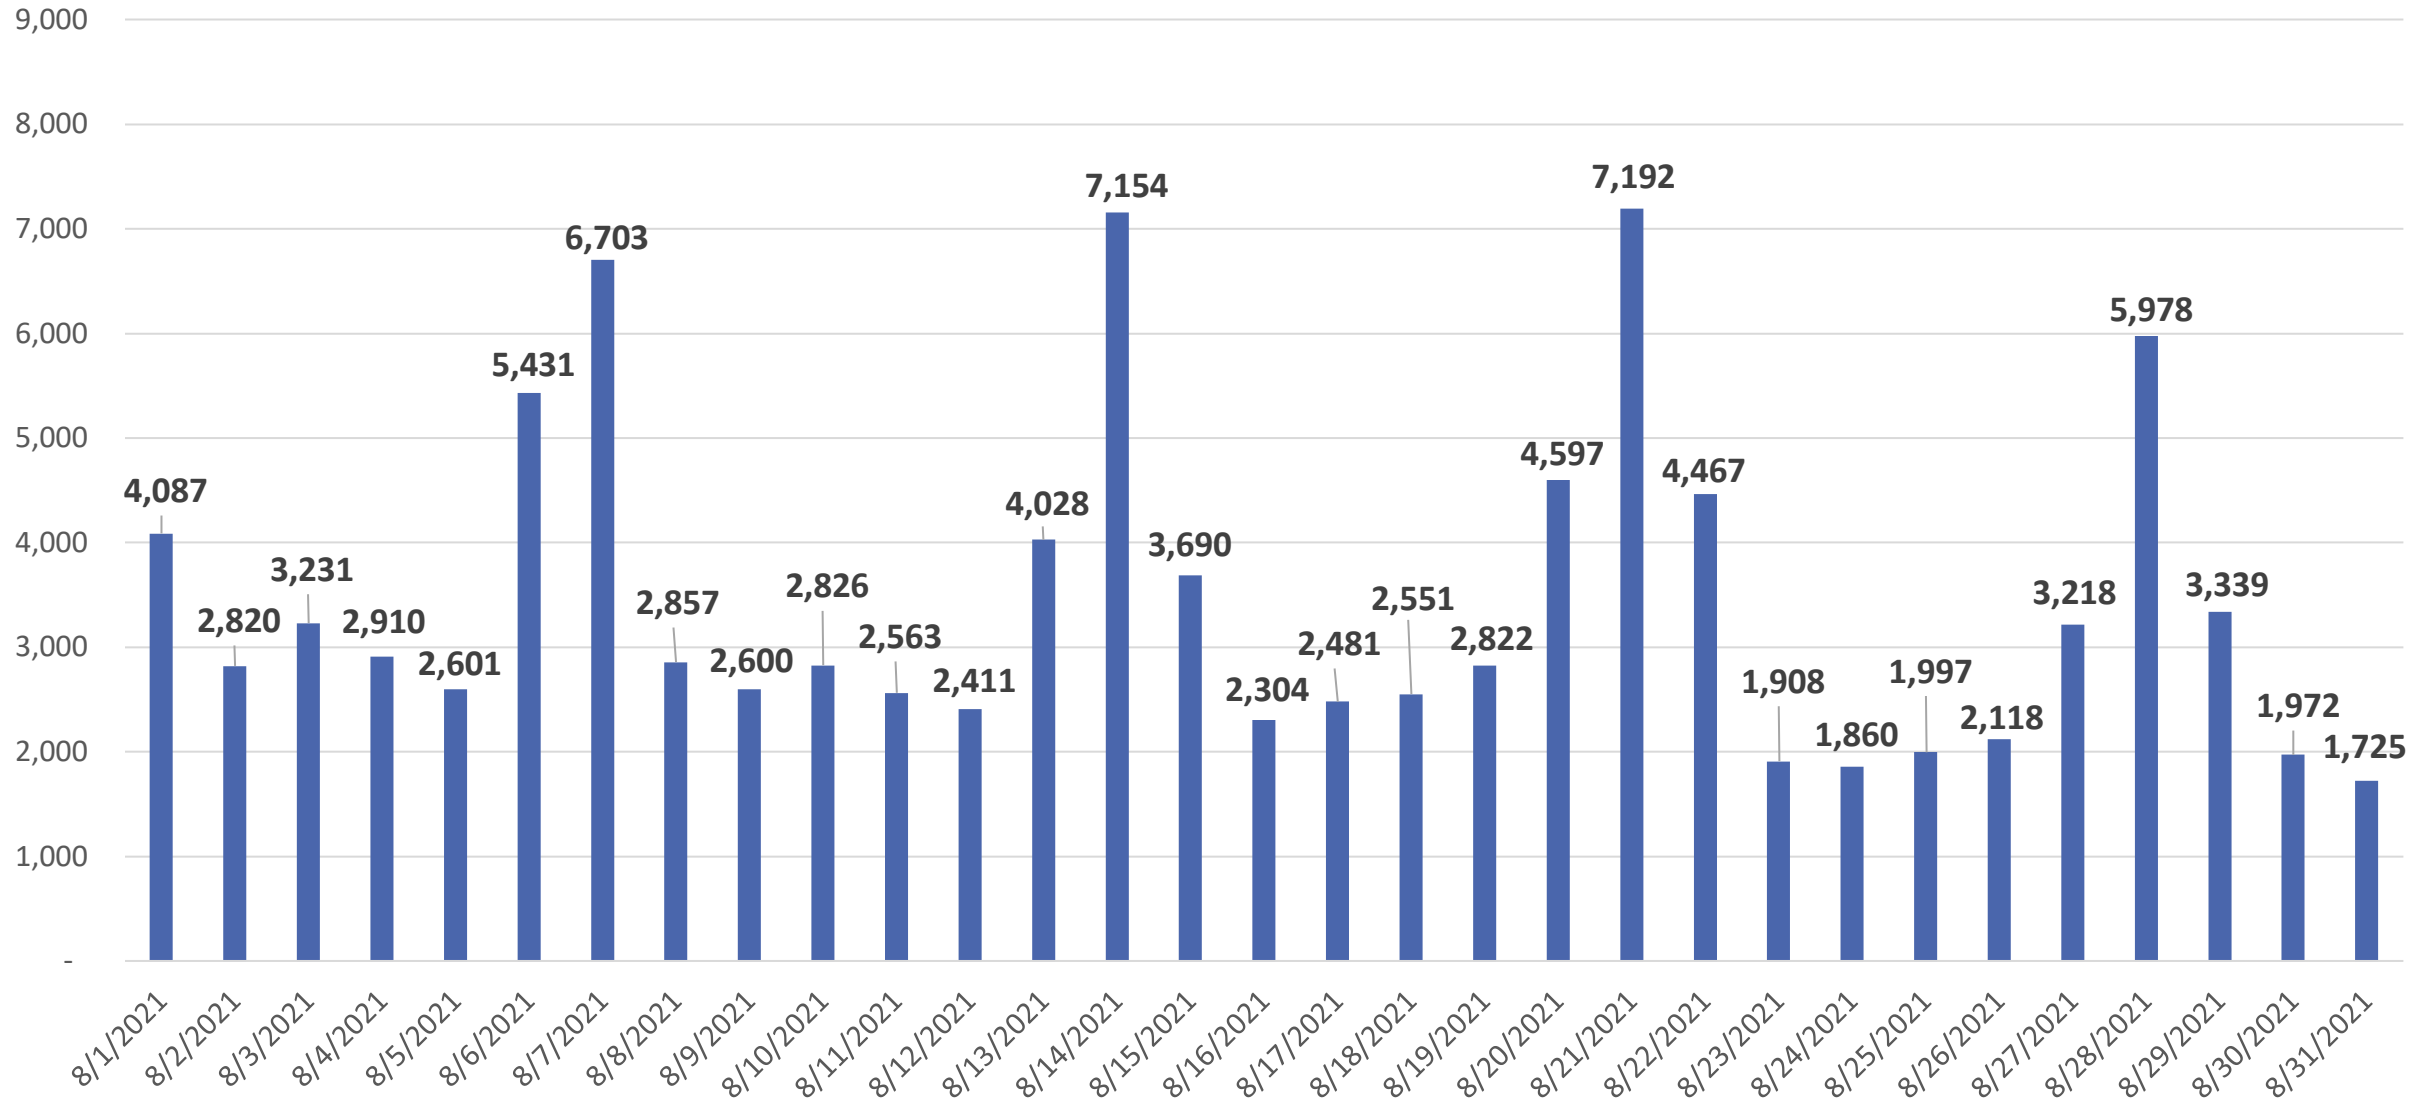

RideKC STREETCAR™

RIDERSHIP & PERFORMANCE

KC STREETCAR RIDERSHIP FACTS AS OF 9.30.21

- 2021 AVE. DAILY RIDERSHIP: 2,798
- TOTAL RIDERSHIP (2016-2021): 9,365,154
- 2021 TOTAL RIDERSHIP TO DATE: 763,890

SEPTEMBER RIDERSHIP: 96,139

RIDERSHIP COMPARISONS: 2016 - 2021