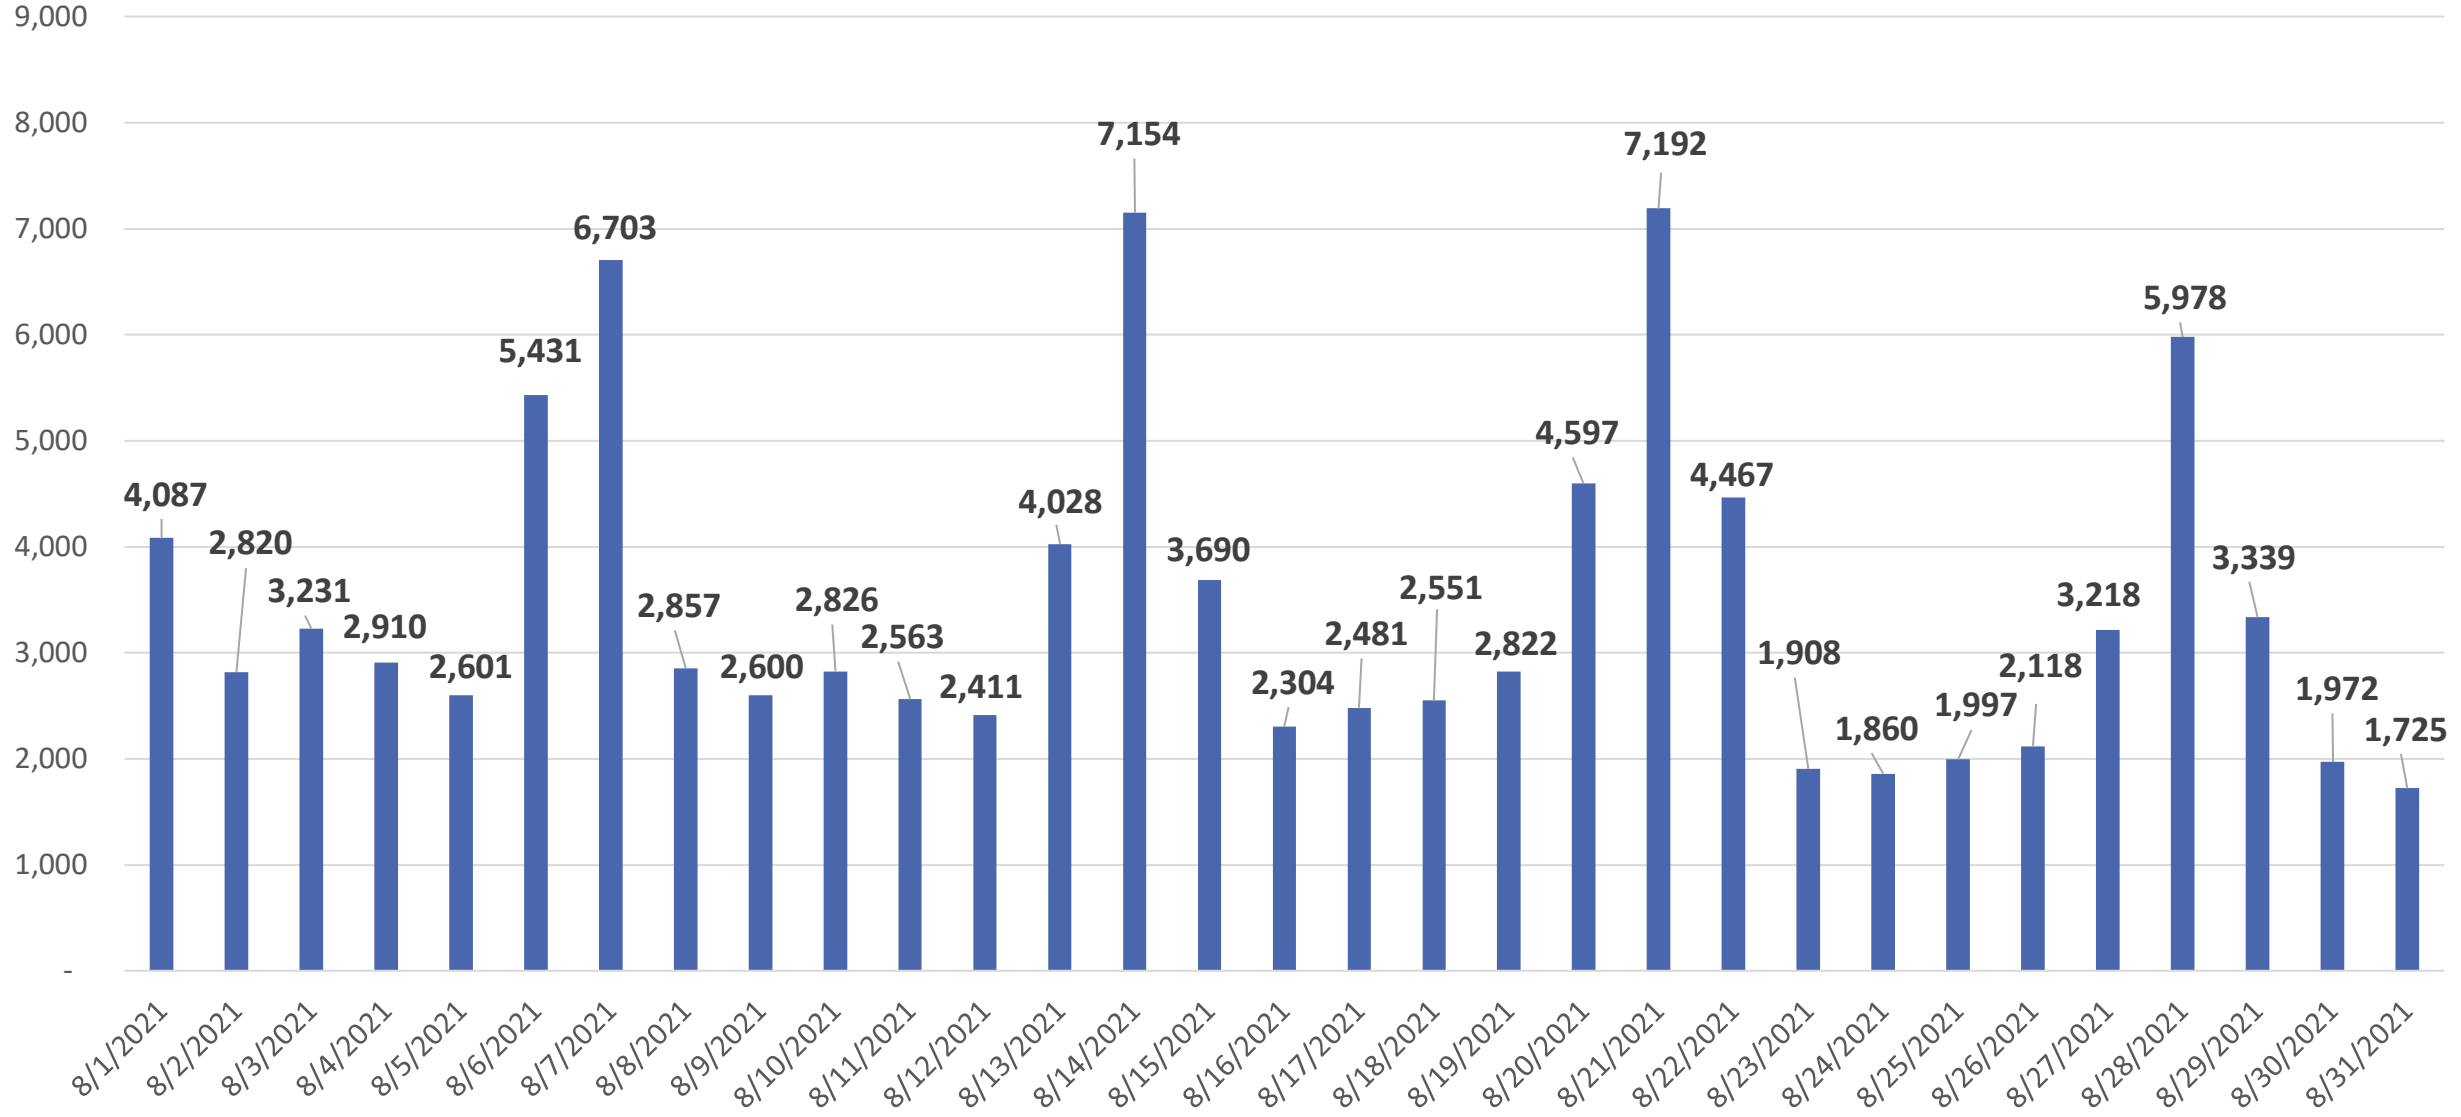

RideKC STREETCAR™

RIDERSHIP & PERFORMANCE

KC STREETCAR RIDERSHIP FACTS AS OF 8.31.21

- 2021 AVE. DAILY RIDERSHIP: 2,748
- TOTAL RIDERSHIP (2016-2021): 9,269,015
- 2021 TOTAL RIDERSHIP TO DATE: 667,751

AUGUST RIDERSHIP: 106,441

RIDERSHIP COMPARISONS: 2016 - 2021