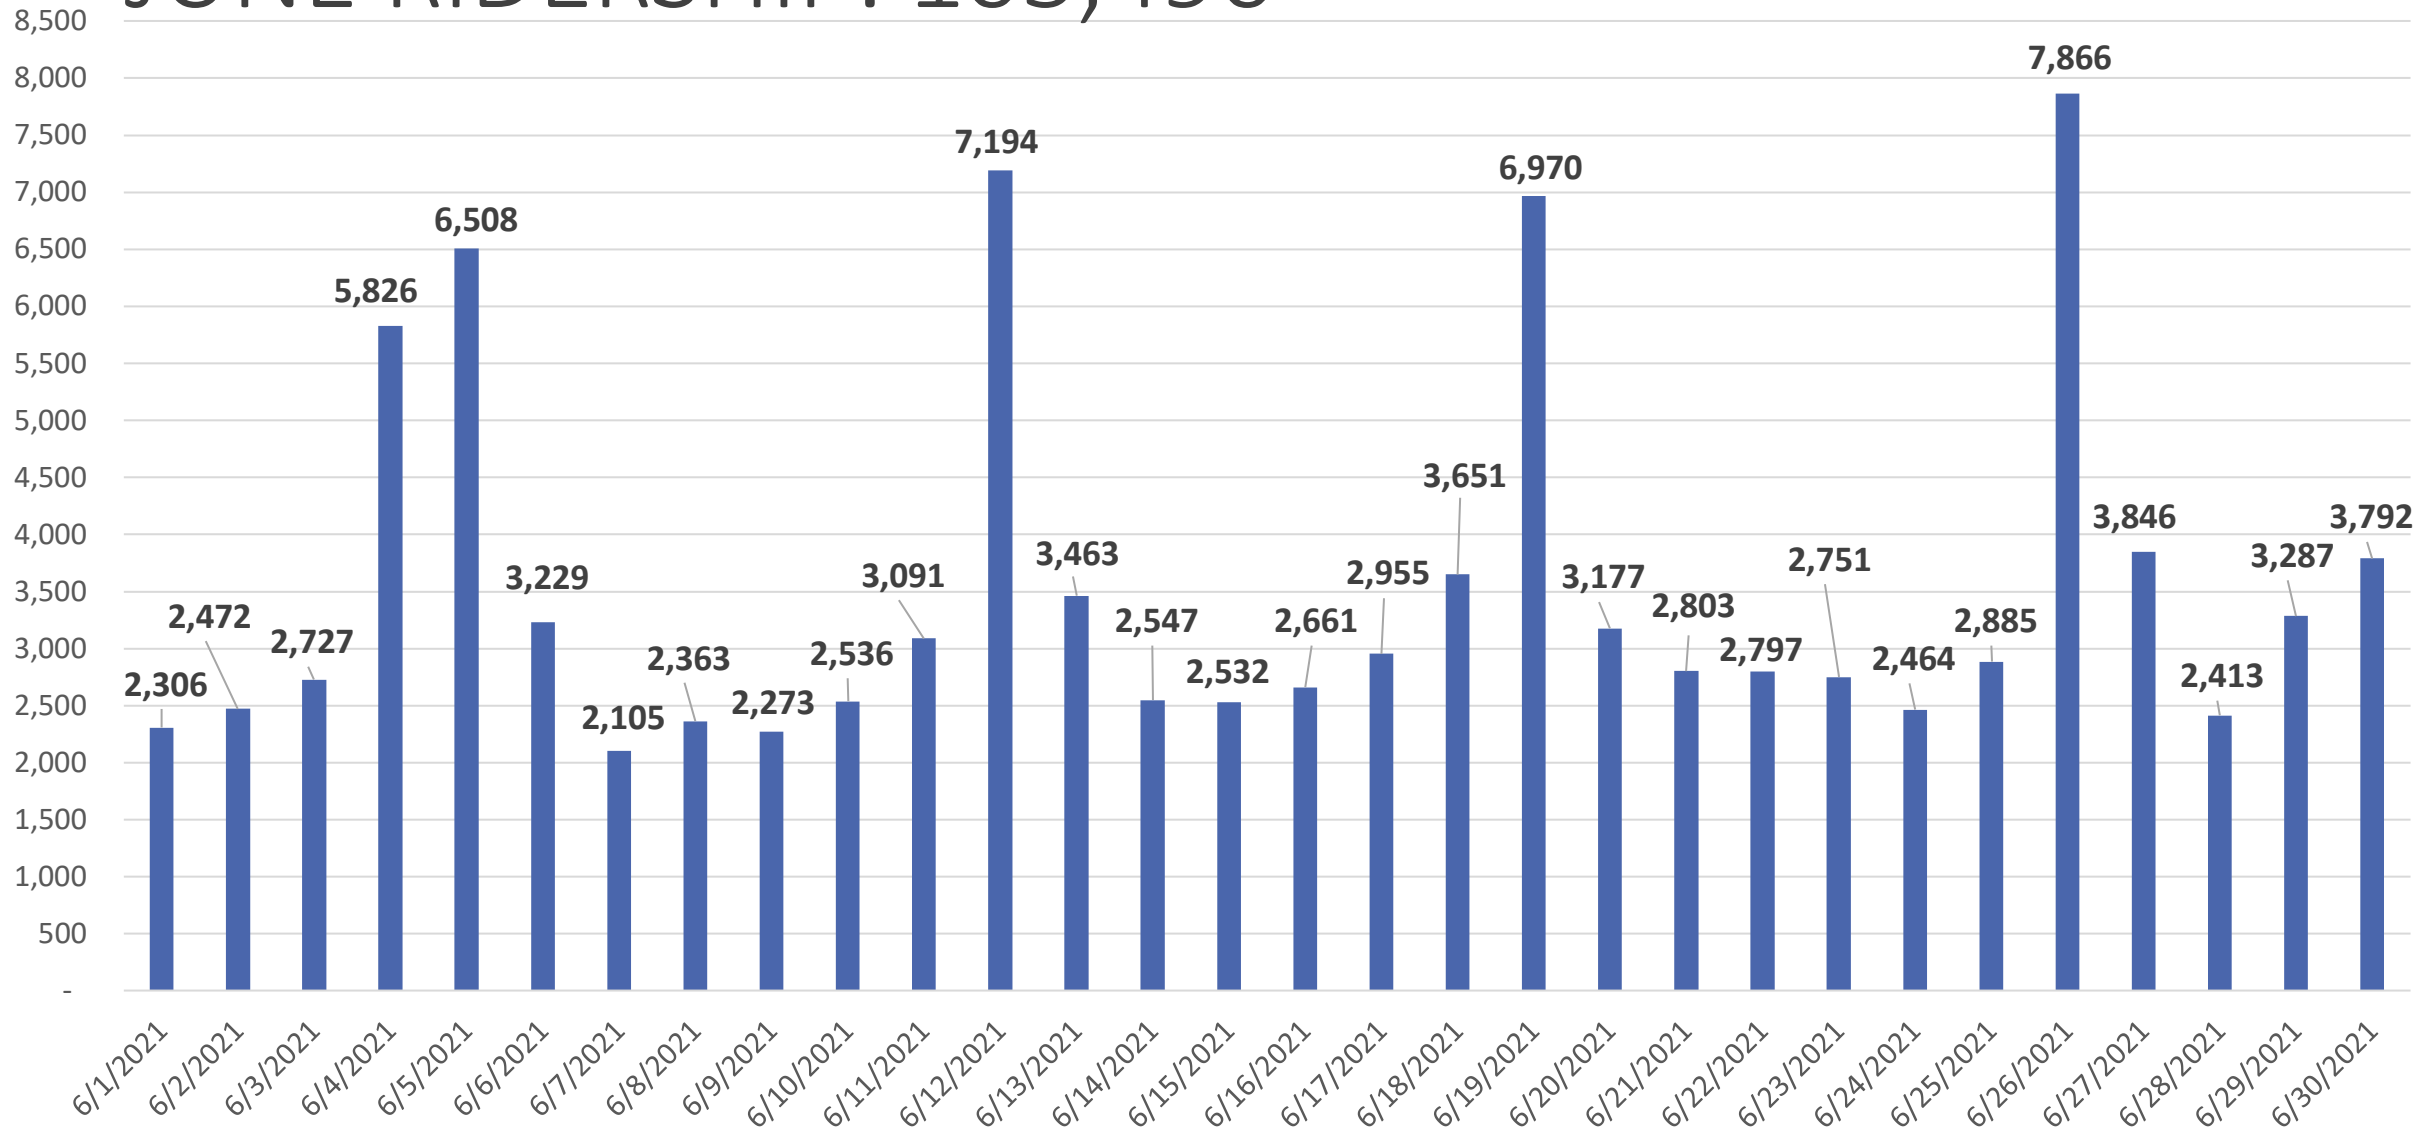

RideKC STREETCAR™

RIDERSHIP & PERFORMANCE

KC STREETCAR RIDERSHIP FACTS AS OF 6.30.21

- 2021 AVE. DAILY RIDERSHIP: 2,274
- TOTAL RIDERSHIP (2016-2021): 9,012,861
- 2021 TOTAL RIDERSHIP TO DATE: 411,597

JUNE RIDERSHIP: 105,490

RIDERSHIP COMPARISONS: 2016 - 2021