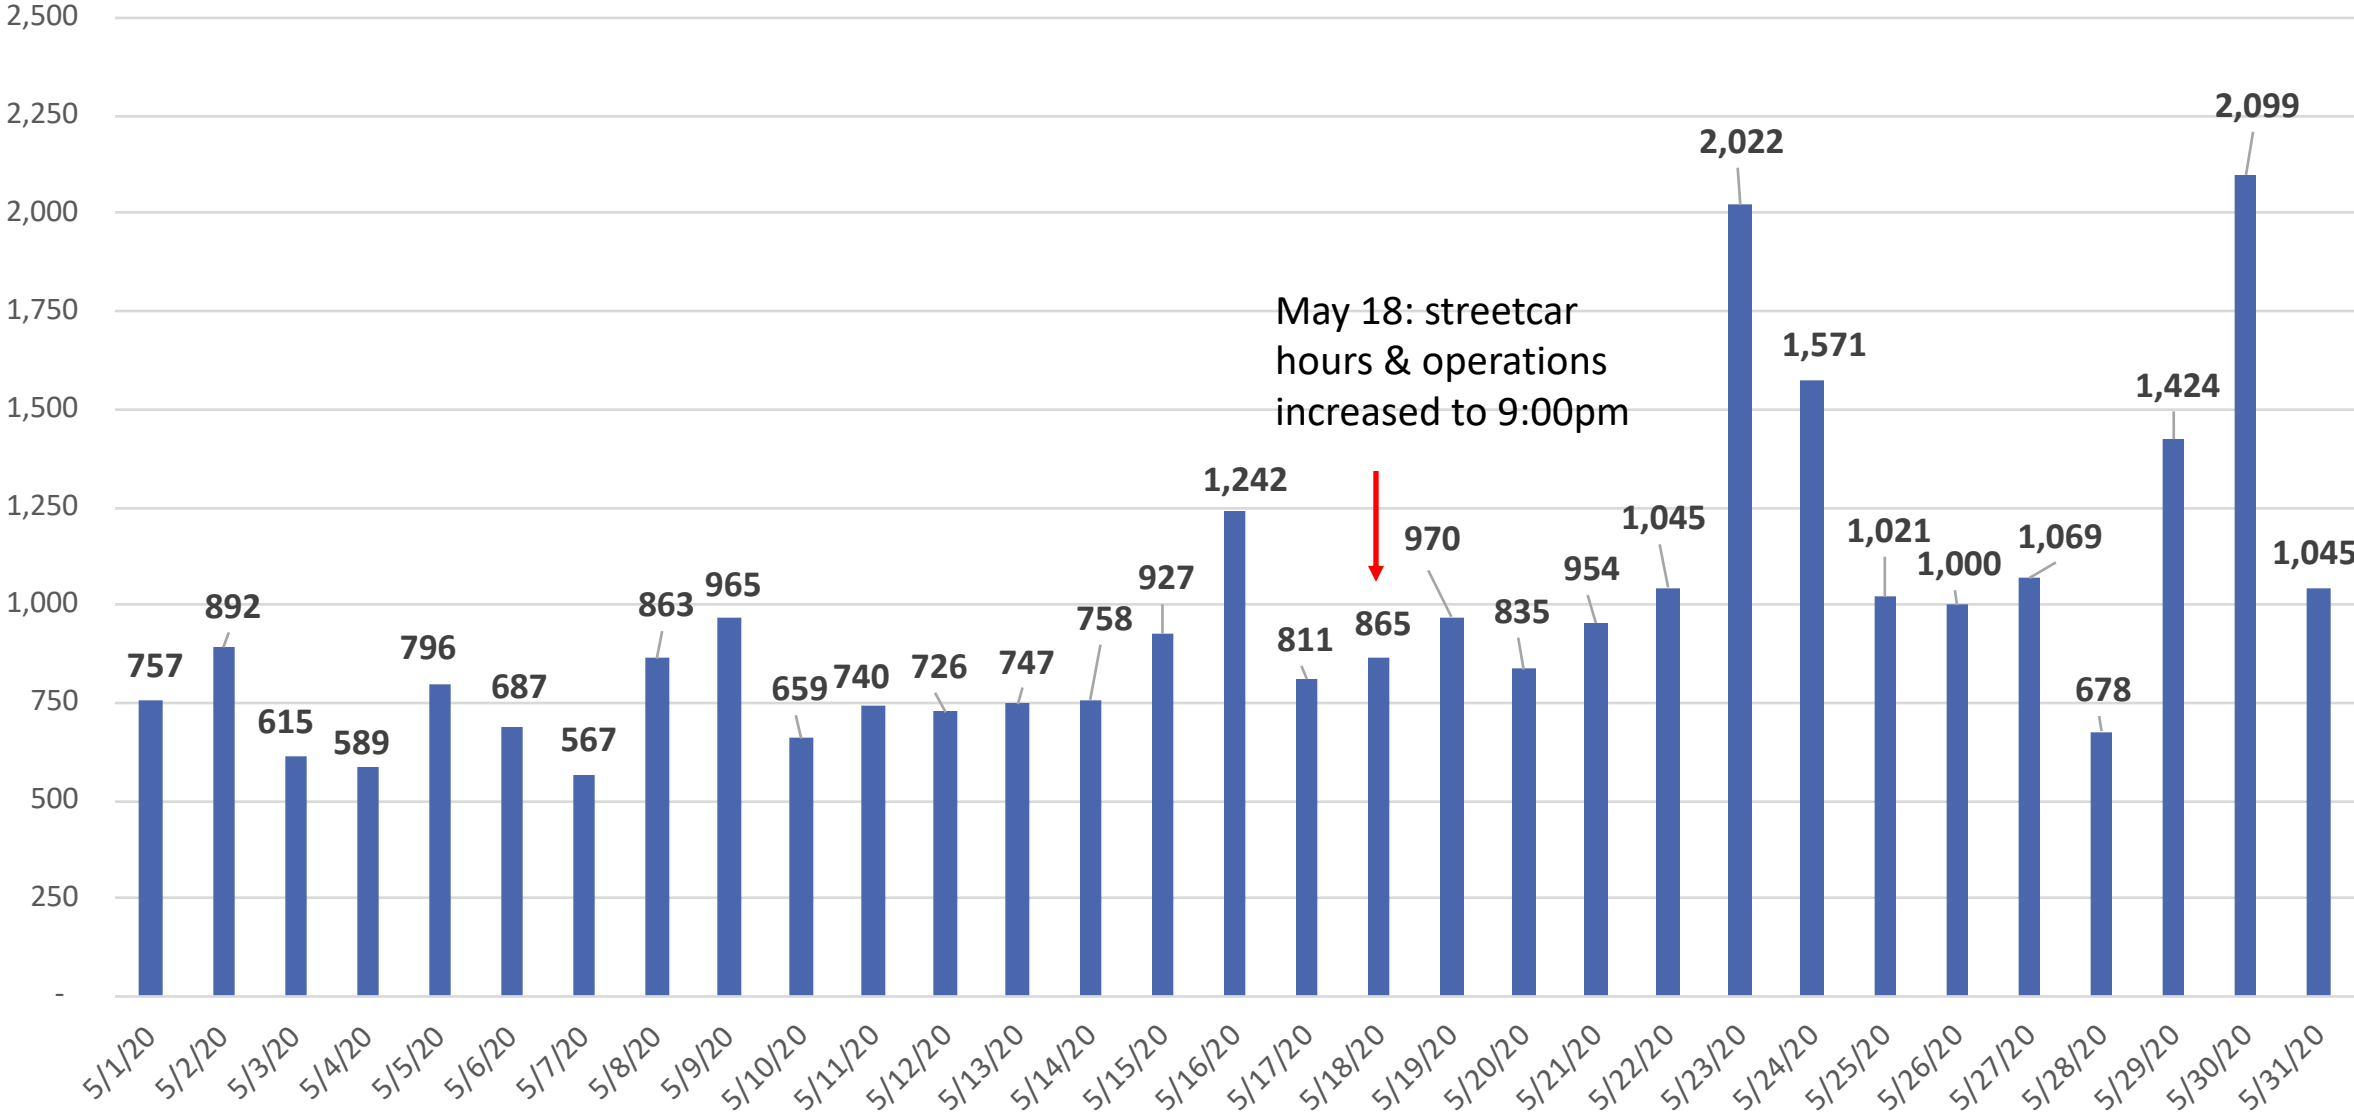

RideKC  STREETCAR™

#STAYHOMEKC

[KCMO.GOV/CORONAVIRUS](https://kcmo.gov/coronavirus)

RIDERSHIP & PERFORMANCE

KC STREETCAR RIDERSHIP FACTS AS OF 6.1.20

- 2020 AVE. DAILY RIDERSHIP: 2,832
- TOTAL RIDERSHIP: 8,245,703
- 2019 TOTAL RIDERSHIP: 2,228,942
- 2018 TOTAL RIDERSHIP: 2,114,717
- 2017 TOTAL RIDERSHIP: 2,072,367

MAY RIDERSHIP: 29,939

RIDERSHIP COMPARISONS: 2016 - 2020