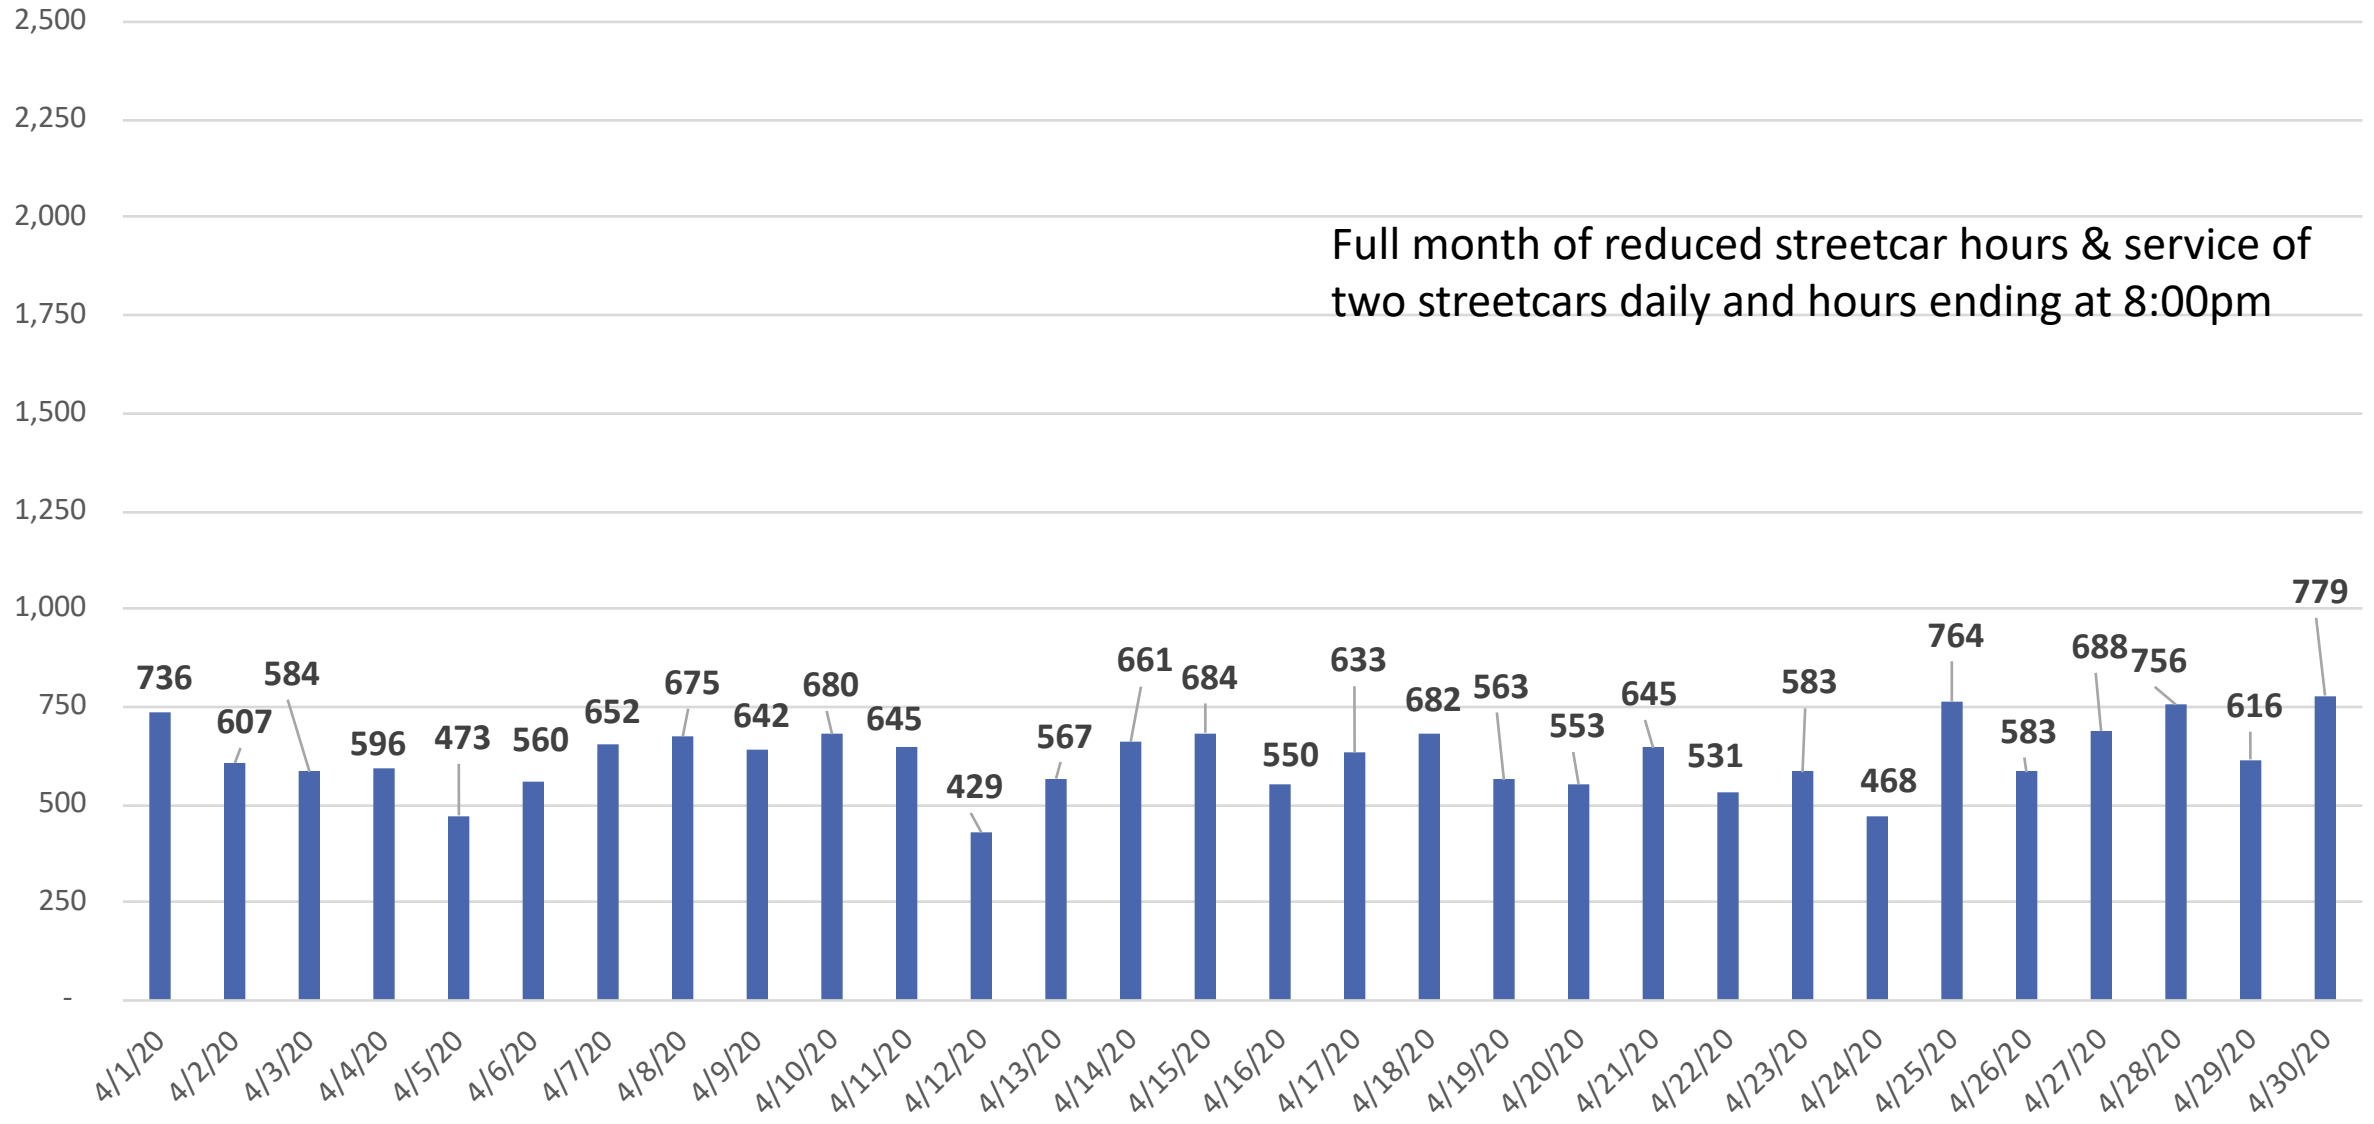

# KC STREETCAR RIDERSHIP FACTS AS OF 5.1.20

---

- 2020 AVE. DAILY RIDERSHIP: 4,311
- TOTAL RIDERSHIP: 8,215,764
- 2019 TOTAL RIDERSHIP: 2,228,942
- 2018 TOTAL RIDERSHIP: 2,114,717
- 2017 TOTAL RIDERSHIP: 2,072,367

# APRIL RIDERSHIP: 18,585

# RIDERSHIP COMPARISONS: 2016 - 2020