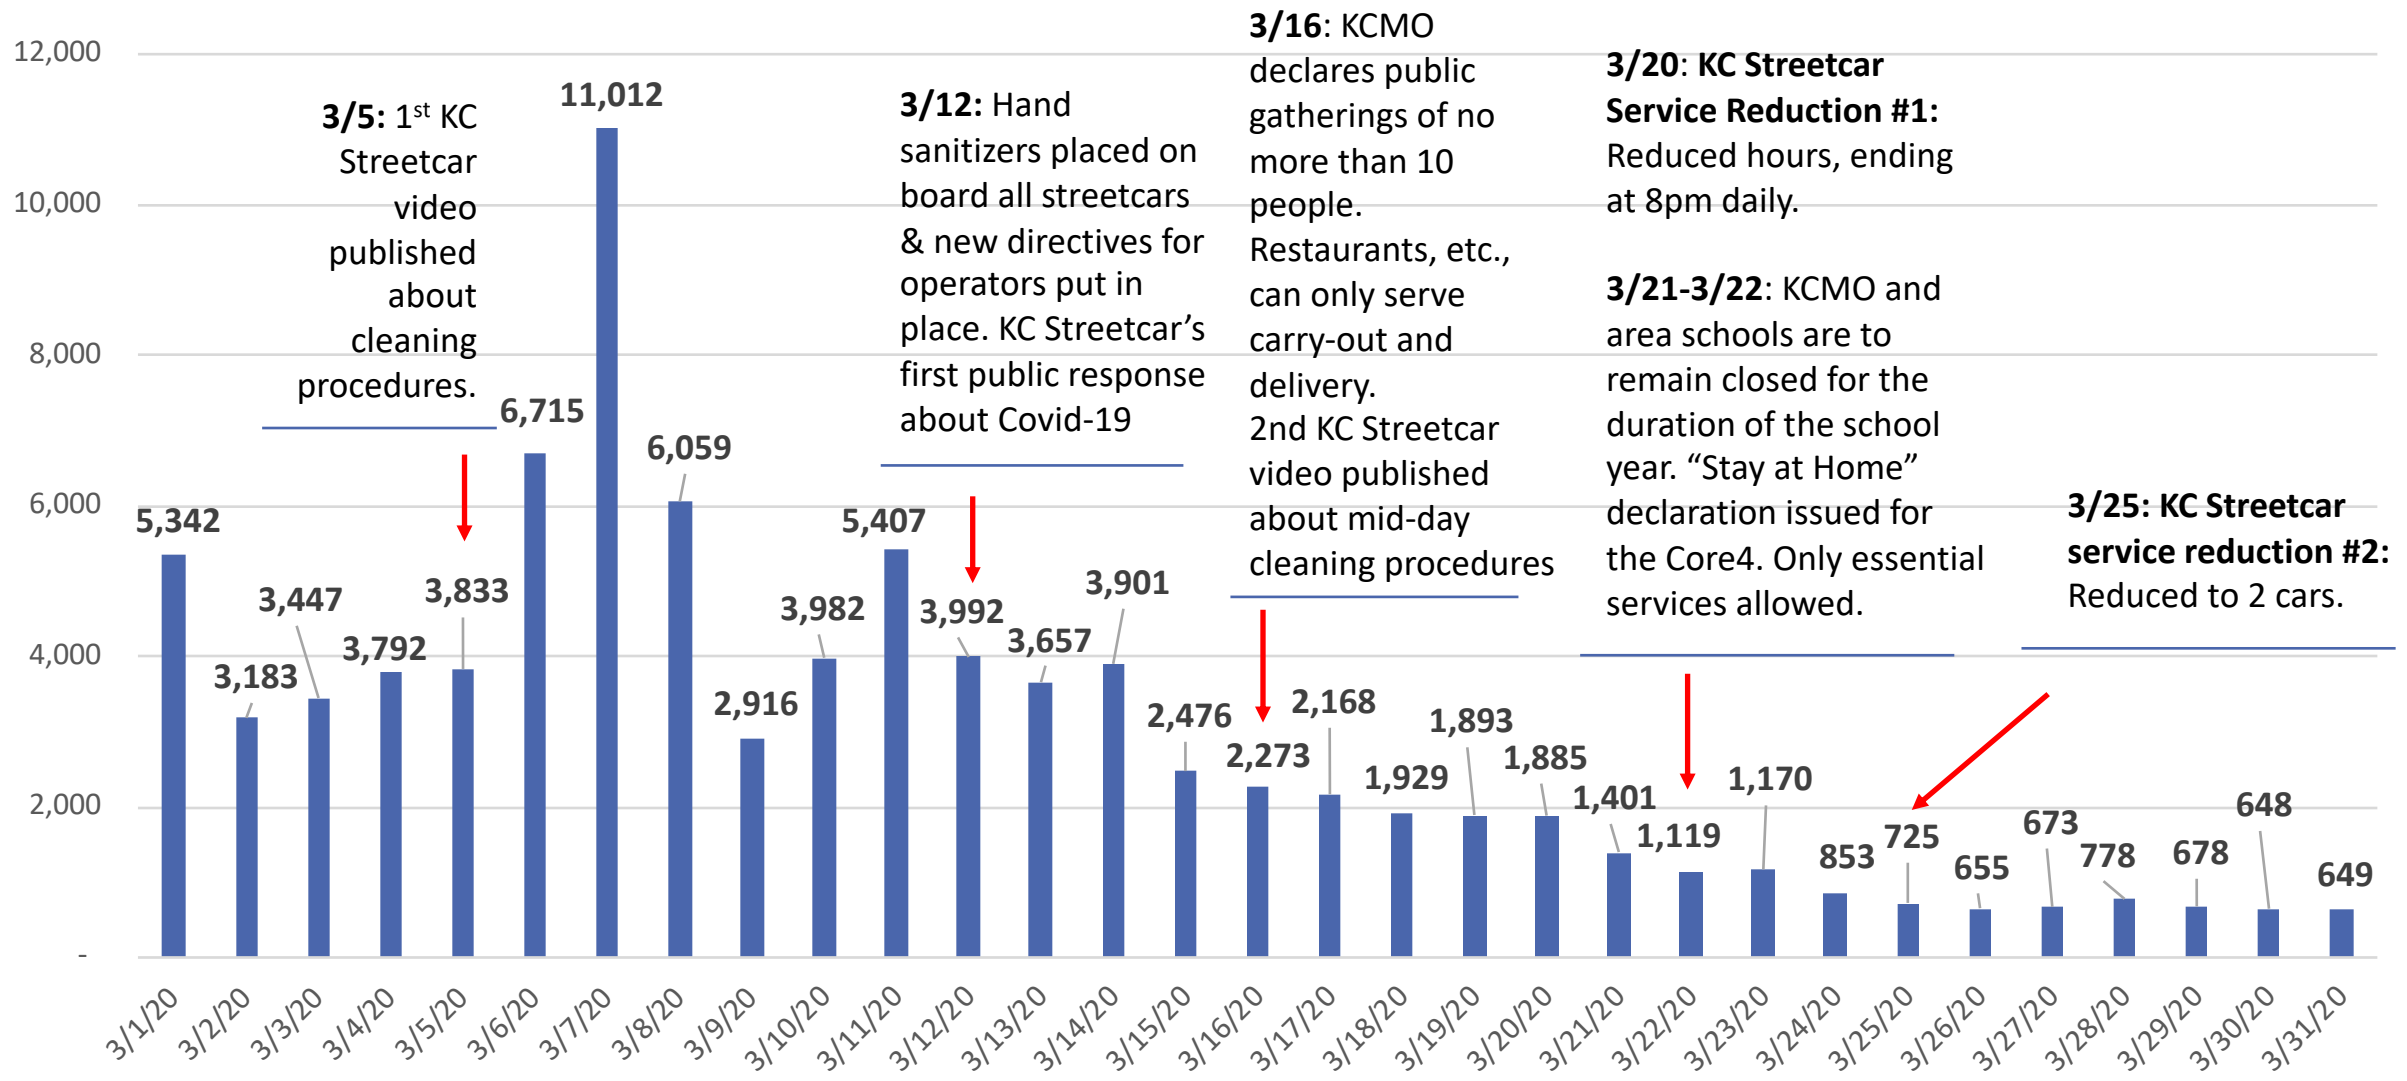

# KC STREETCAR RIDERSHIP FACTS AS OF 4.1.20

---

- 2020 AVE. DAILY RIDERSHIP: 4,160
- TOTAL RIDERSHIP: 8,197,179
- 2019 TOTAL RIDERSHIP: 2,228,942
- 2018 TOTAL RIDERSHIP: 2,114,717
- 2017 TOTAL RIDERSHIP: 2,072,367

# MARCH RIDERSHIP: 89,211

# RIDERSHIP COMPARISONS: 2016 - 2020