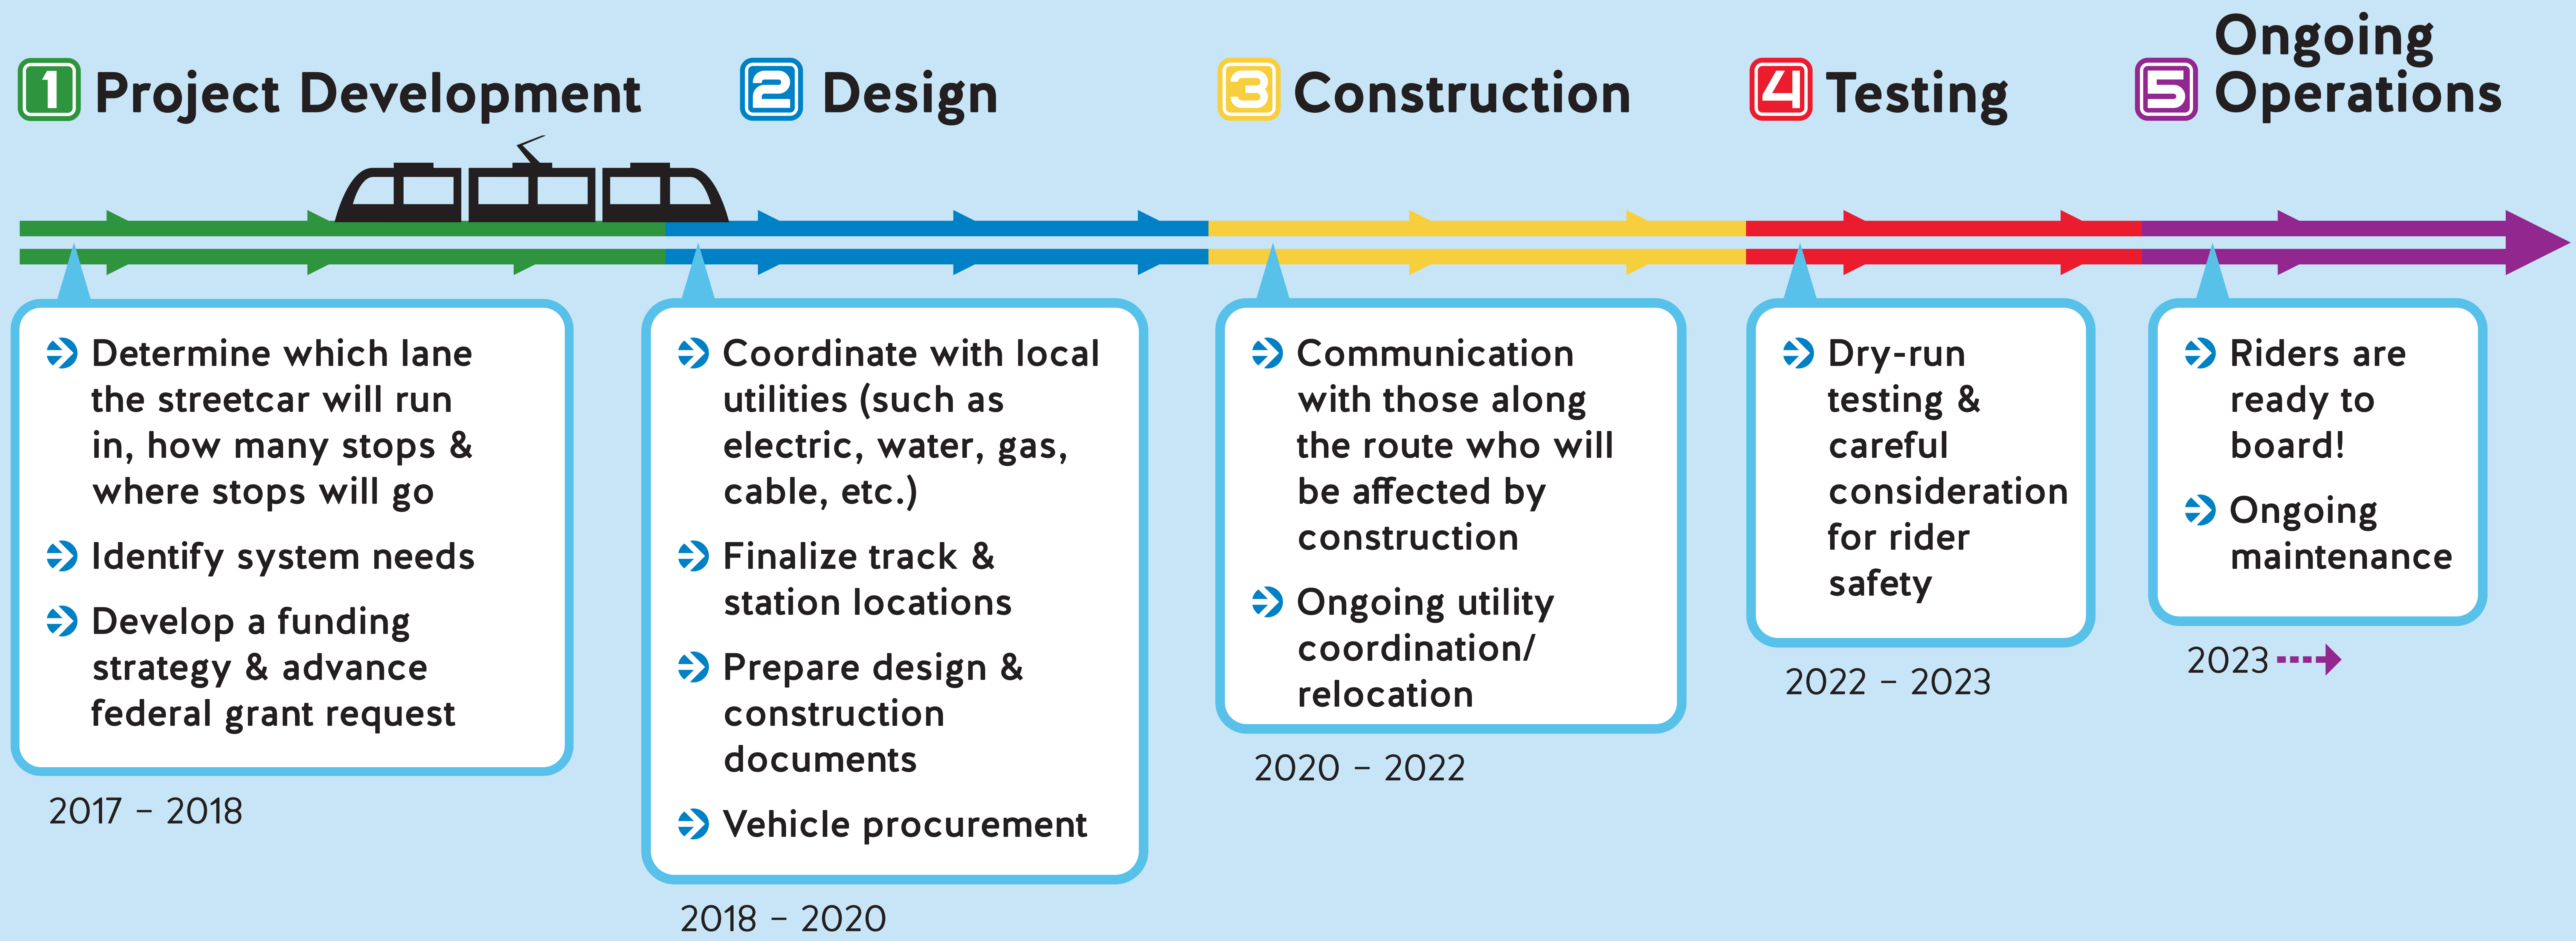

# Project Lifecycle

Proposed timeframes are approximate and subject to change.

The input received at tonight's meeting will help the Project Team advance the extension into the Design Phase.